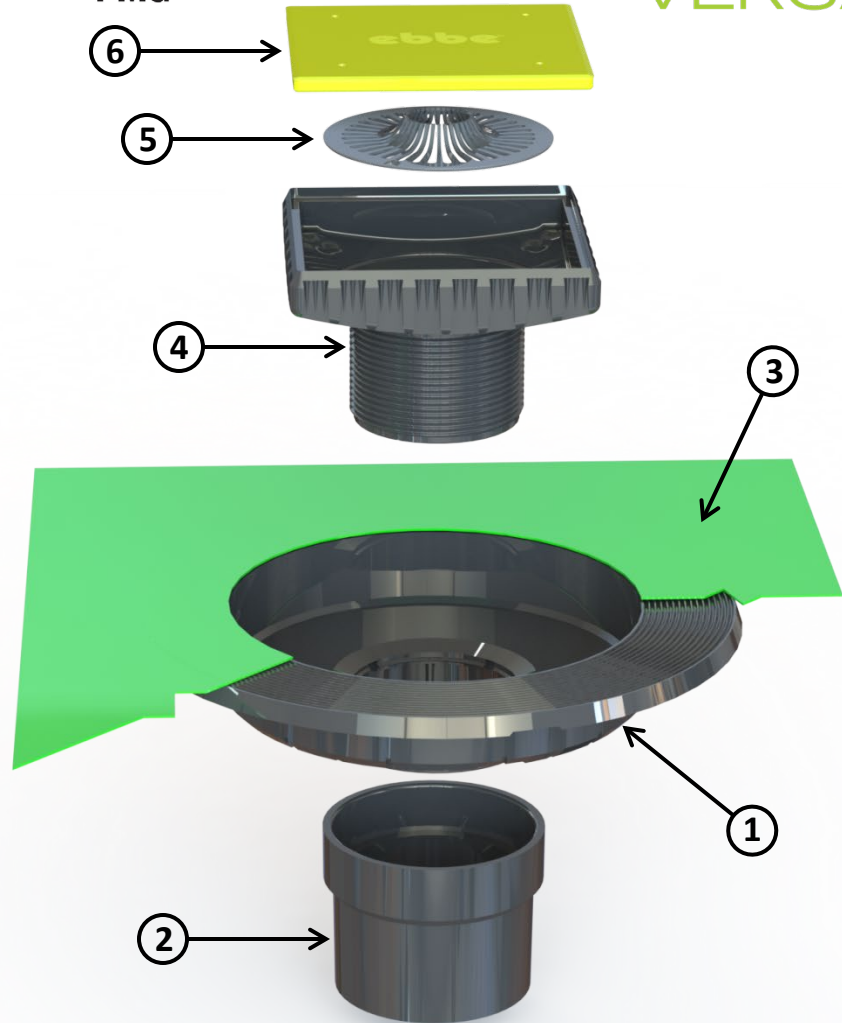

E4026 VERSA-ABS DETAIL SHEET		
		
MEETS: IAPMO IGC 195-2013a & ASME A112.18.2 /CSA B125.2 STANDARDS		
THE INFORMATION CONTAINED IN THIS DRAWING IS THE SOLE PROPERTY OF EBBE AMERICA LC.. ANY REPRODUCTION IN PART OR AS A WHOLE WITHOUT THE WRITTEN PERMISSION OF EBBE AMERICA IS PROHIBITED. ebbe-america.com/patent		

E4026 Ebbe VERSA-ABS Drain Kit		
Item #	Description	Material
1	ABS Bonding Flange	ABS
2	ABS Pipe Connection	ABS
3	Bonded Waterproof fabric	PE
4	Ebbe Square Riser	ABS
5	Ebbe Hair Trap	PE
6	Construction Plug	ABS

Waterproofing Fabric not shown for clarity.