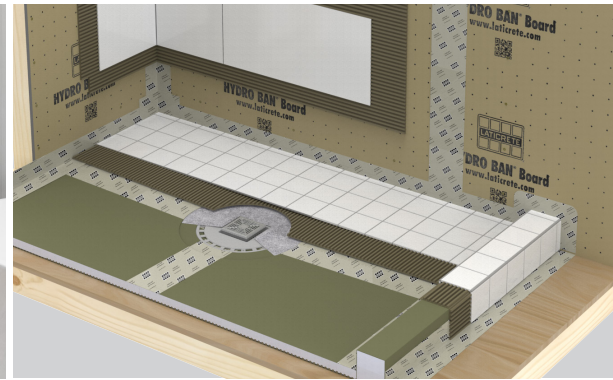

Accesorios de membrana en rollo autoadhesiva HYDRO BAN®

Accesorios de membrana en rollo autoadhesiva de baja permeabilidad, diseñados para una impermeabilización de interiores superior.

A - Cinta de sellado Hoja de datos 65484
B - Esquina interna Hoja de datos 65490
C - Esquina externa Hoja de datos 65490
D - Collarín de tubería Hoja de datos 65488
E - Ojal para clavo Hoja de datos 65487

CARACTERÍSTICAS

Disponible en cinta de sellado, ojal para clavos, esquinas preformadas y collarines de tubería

Autoadhesivo con protector antiadherente separado

Delgado, flexible y duradero

Compatibilidad total con el sistema

Antifisuras

VENTAJAS

Sella fácilmente alrededor de válvulas de ducha, tuberías, juntas de paredes, esquinas y otras penetraciones

Permite una instalación rápida y sencilla, sin adhesivos ni morteros adicionales

Se adapta al sustrato para sellar y evitar filtraciones.

Simplifica la instalación del sistema, y está diseñado para funcionar a la perfección con el sistema de ducha HYDRO BAN®

Proporciona protección de aislamiento en grietas

Usos

- Aplicaciones en interiores
- Duchas o alrededores de tinas
- Baños
- Cocinas comerciales y residenciales
- Salpicaderos
- Paredes y pisos
- Zonas húmedas

Sustratos adecuados (solo para interiores)

- Concreto
- Mampostería de concreto
- Mampostería de ladrillo
- Capa de mortero de cemento
- Enlucido de cemento
- Panel de yeso**
- Madera contrachapada con pegamento para exteriores
- Piedra y baldosa de cerámica
- Terrazo de cemento
- Panel de respaldo de cemento**
- Solado de yeso vertido

Estándares aplicables

- ANSI A118.10
- ANSI A118.12

EMPAQUE	UNIDAD DE MEDIDA	SKU
Cinta de sellado – Autoadhesiva		
12.7 cm x 10 m (5" x 33')	1 rollo/caja	9455-0533-2-PS
12.7 cm x 20 m (5" x 66')	1 rollo/caja	9455-0566-2-PS
12.7 cm x 30 m (5" x 98'5")	1 rollo/caja	9455-0598-2-PS
Esquinas – Autoadhesiva		
Esquina interna	25 piezas/caja	9455-0002-ICPS
Esquina externa	25 piezas/caja	9455-0002-OCPS
Collarín de tubería – Autoadhesiva	50 piezas/caja	9455-0034-PCPS
Ojal para clavo – Autoadhesiva	1 rollo/caja (200 parches)	9455-0075-NCPS