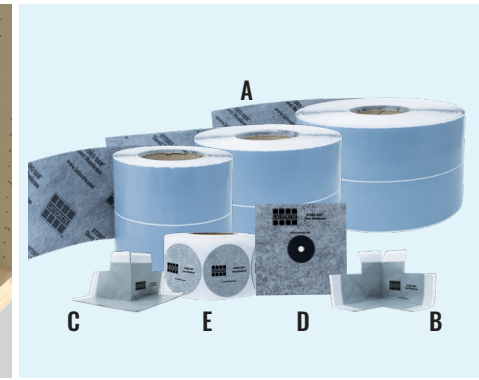

Accesorios de membrana en rollo autoadhesiva HYDRO BAN®

Accesorios de membrana en rollo autoadhesiva de baja permeabilidad, diseñados para una impermeabilización de interiores superior.

A - Cinta de sellado Hoja de datos 65484
B - Esquina interna Hoja de datos 65490
C - Esquina externa Hoja de datos 65490
D - Collarín de tubería Hoja de datos 65488
E - Ojal para clavo Hoja de datos 65487

CARACTERÍSTICAS

Disponible en cinta de sellado, ojal para clavos, esquinas preformadas y collarines de tubería

Autoadhesivo con protector antiadherente separado

Delgado, flexible y duradero

Compatibilidad total con el sistema

Antifisuras

VENTAJAS

Sella fácilmente alrededor de válvulas de ducha, tuberías, juntas de paredes, esquinas y otras penetraciones

Permite una instalación rápida y sencilla, sin adhesivos ni morteros adicionales

Se adapta al sustrato para sellar y evitar filtraciones.

Simplifica la instalación del sistema, y está diseñado para funcionar a la perfección con el sistema de ducha HYDRO BAN®

Proporciona protección de aislamiento en grietas

Usos

- Aplicaciones en interiores
- Duchas o alrededores de tinas
- Baños
- Cocinas comerciales y residenciales
- Salpicaderos
- Paredes y pisos
- Zonas húmedas

Sustratos adecuados (solo para interiores)

- Concreto
- Mampostería de concreto
- Mampostería de ladrillo
- Capa de mortero de cemento
- Enlucido de cemento
- Panel de yeso**
- Madera contrachapada con pegamento para exteriores
- Piedra y baldosa de cerámica
- Terrazo de cemento
- Panel de respaldo de cemento**
- Solado de yeso vertido

Estándares aplicables

- ANSI A118.10
- ANSI A118.12

EMPAQUE	UNIDAD DE MEDIDA	SKU
Cinta de sellado – Autoadhesiva		
12.7 cm x 10 m (5" x 33')	1 rollo/caja	9455-0533-2-PS
12.7 cm x 20 m (5" x 66')	1 rollo/caja	9455-0566-2-PS
12.7 cm x 30 m (5" x 98'5")	1 rollo/caja	9455-0598-2-PS
Esquinas – Autoadhesiva		
Esquina interna	25 piezas/caja	9455-0002-ICPS
Esquina externa	25 piezas/caja	9455-0002-OCPS
Collarín de tubería – Autoadhesiva	50 piezas/caja	9455-0034-PCPS
Ojal para clavo – Autoadhesiva	1 rollo/caja (200 parches)	9455-0075-NCPS