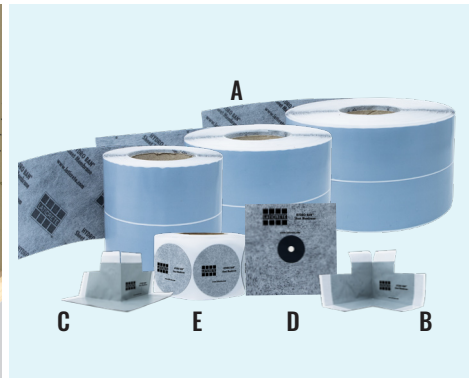

HYDRO BAN® Peel & Stick Sheet Membrane Accessories

Low-perm peel-and-stick sheet membrane accessories engineered for superior interior waterproofing.

A - Sealing Tape Data Sheet 65484
 B - Inside Corner Data Sheet 65490
 C - Outside Corner Data Sheet 65490
 D - Pipe Collar Data Sheet 65488
 E - Nail Circle Data Sheet 65487

FEATURES

Available in sealing tape, nail circles, preformed corners, and pipe collars

Peel-and-stick application with split release liner

Thin, flexible, durable construction

Full system compatibility

Anti-Fracture

Applicable Standards

- ANSI A118.10
- ANSI A118.12

PACKAGING	UNIT OF MEASURE	SKU
Sealing Tape - Peel & Stick		
5" x 33' (12.7 cm x 10 m)	1 roll/box	9455-0533-2-PS
5" x 66' (12.7 cm x 20 m)	1 roll/box	9455-0566-2-PS
5" x 98'5" (12.7 cm x 30 m)	1 roll/box	9455-0598-2-PS
Corners - Peel & Stick		
Inside Corner	25 pieces/box	9455-0002-ICPS
Outside Corner	25 pieces/box	9455-0002-OCPS
Pipe Collar - Peel & Stick	50 pieces/box	9455-0034-PCPS
Nail Circle - Peel & Stick	1 roll/box (200 patches)	9455-0075-NCPS

Estándares aplicables

- ANSI A118.10
- ANSI A118.12

EMPAQUE	UNIDAD DE MEDIDA	SKU
Cinta de sellado – Autoadhesiva		
12.7 cm x 10 m (5" x 33')	1 rollo/caja	9455-0533-2-PS
12.7 cm x 20 m (5" x 66')	1 rollo/caja	9455-0566-2-PS
12.7 cm x 30 m (5" x 98'5")	1 rollo/caja	9455-0598-2-PS
Esquinas – Autoadhesiva		
Esquina interna	25 piezas/caja	9455-0002-ICPS
Esquina externa	25 piezas/caja	9455-0002-OCPS
Collarín de tubería – Autoadhesiva	50 piezas/caja	9455-0034-PCPS
Ojal para clavo – Autoadhesiva	1 rollo/caja (200 parches)	9455-0075-NCPS