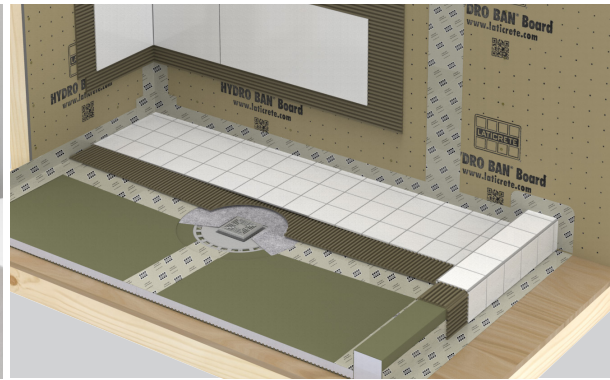

HYDRO BAN® Peel & Stick Sheet Membrane Accessories

Low-perm peel-and-stick sheet membrane accessories engineered for superior interior waterproofing.

A - Sealing Tape Data Sheet 65484
 B - Inside Corner Data Sheet 65490
 C - Outside Corner Data Sheet 65490
 D - Pipe Collar Data Sheet 65488
 E - Nail Circle Data Sheet 65487

FEATURES

Available in sealing tape, nail circles, preformed corners, and pipe collars

Peel-and-stick application with split release liner

Thin, flexible, durable construction

Full system compatibility

Anti-Fracture

BENEFITS

Easily seal around shower valves, pipes, wall seams, corners, and other penetrations

Allows for fast, mess-free installation without additional adhesives or mortars

Conforms to substrate to seal and prevent leaks