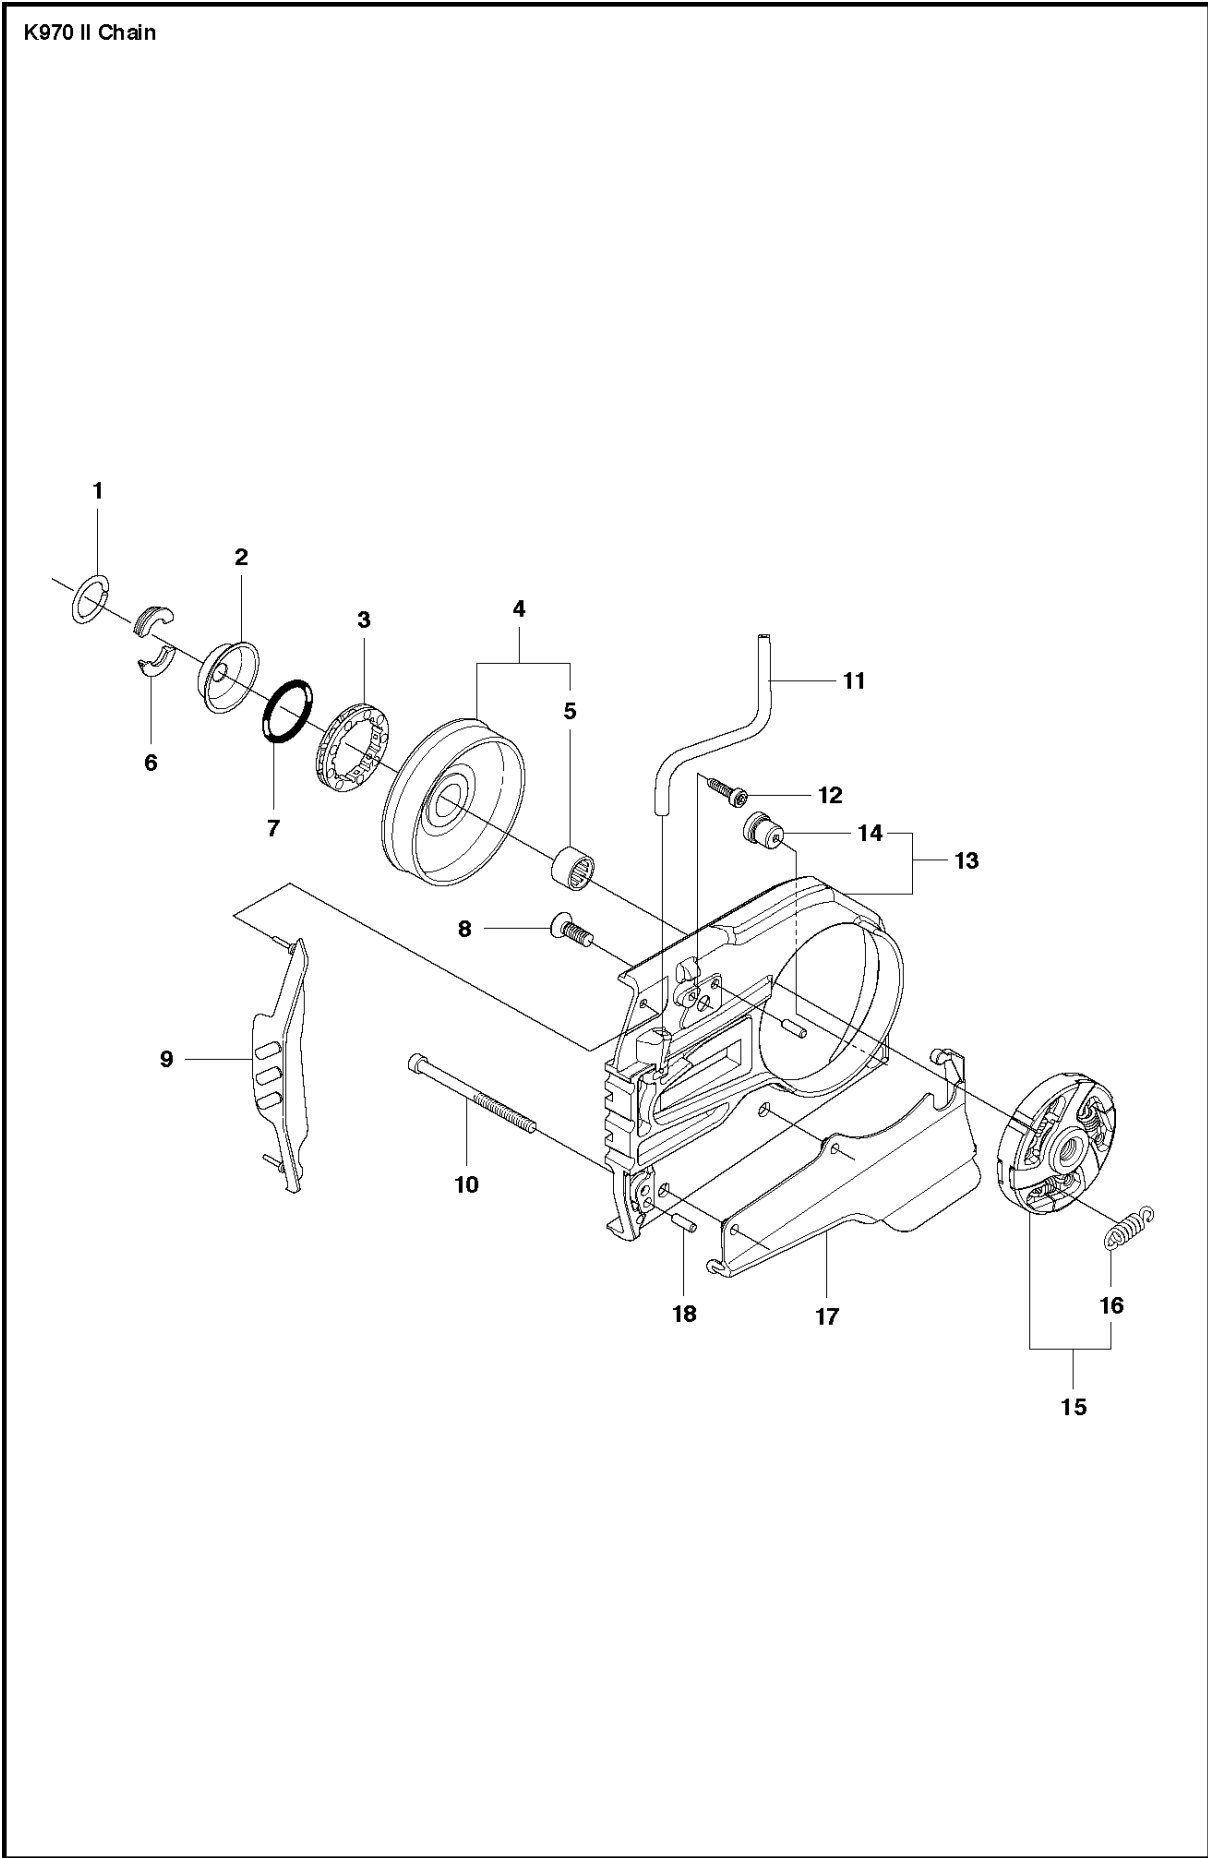

## AIR FILTER COVER

K970 II CHAIN, 2015-03

Ref	Part No	Description	Remark	QTY KIT
1	503 21 53-56	SCREW ITXSCM		2
2	503 21 53-26	SCREW ITXSCM		2
3a	584 91 33-04	DECAL		1
3b	584 91 33-01	DECAL		1
3c	584 91 33-03	DECAL		1
4	587 00 51-02	FILTER COVER ASSY		1
5	510 24 41-04	AIR FILTER		1
6	586 35 64-02	CYLINDER COVER ASSY	Incl. 7	1
7	525 61 70-04	SEALING	L=1,2 M. Cut to fit	2
8	585 42 83-01	PLUG		1
9	503 21 53-30	SCREW ITXSCM		2
10	525 57 16-04	DECAL		1
11	729 52 89-71	SCREW CRPANT		2
12	576 43 14-01	COVER		1
13	578 06 53-01	SEALING		1

## CARBURETOR

K970 II CHAIN, 2015-03

Ref	Part No	Description	Remark	QTY KIT
1	505 28 33-06	HOSE CLAMP		1
2	506 41 41-01	INLET PIPE		1
3	544 15 01-01	FLANGE		1
4	503 21 53-16	SCREW ITXSCM		2
5	544 11 39-01	CONSOLE		1
6	503 21 53-30	SCREW ITXSCM		1
7	506 41 42-01	PLATE		1
8	584 91 30-01	CARBURETTOR	Walbro RWJ-5	1
9	505 14 84-01	LEVER		1
10	576 49 04-01	THROTTLE CABLE ASSY		1
11	522 85 62-01	FLANGE INLET PIPE		1
12	521 92 67-01	INLET PIPE		1
13	510 24 39-01	FILTER CONNECTION		1
14	501 97 18-01	SCREW ITXSCM		2
15	586 06 21-01	CHISEL GUIDE		1
16	506 23 20-11	CHOKE	Incl. 17	1
17	506 27 25-01	WEAR PROTECTION		1
18	502 44 58-01	GASKET KIT	Walbro RWJ-5	1
19	502 44 59-02	REPAIR KIT	Walbro RWJ-5	1

## CLUTCH

K970 II CHAIN, 2015-03

Ref	Part No	Description	Remark	QTY KIT
1	506 28 76-01	FJÄDERRING		1
2	506 33 44-01	SUPPORT CUP		1
3	506 33 42-01	RIM SPROCKET		1
4	506 34 09-11	GEAR WHEEL	Incl. 5	1
5	503 25 53-01	NEEDLE BEARING		1
6	506 28 75-02	CIRCLIP		2
7	740 44 07-00	O-RING		1
8	725 64 53-01	SCREW IHCSFM		1
9	506 35 44-02	WEAR PROTECTION		1
10	503 21 53-65	SCREW ITXSCM		1
11	577 30 84-01	PIPE		1
12	503 21 53-10	SCREW ITXSCM		1
13	506 32 95-05	BAR BRACKET	Incl. 14	1
14	506 40 13-01	BUSHING		1
15	506 33 38-02	CLUTCH ASSY	Incl. 16	1
16	503 14 51-01	CLUTCH SPRING		3
17	506 39 96-02	SHIELD		1
18	720 13 07-10	PARALLEL PIN		2