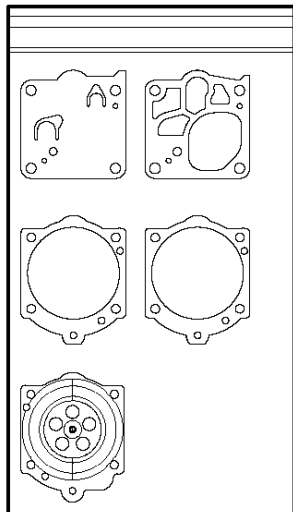

K970 II Chain

18