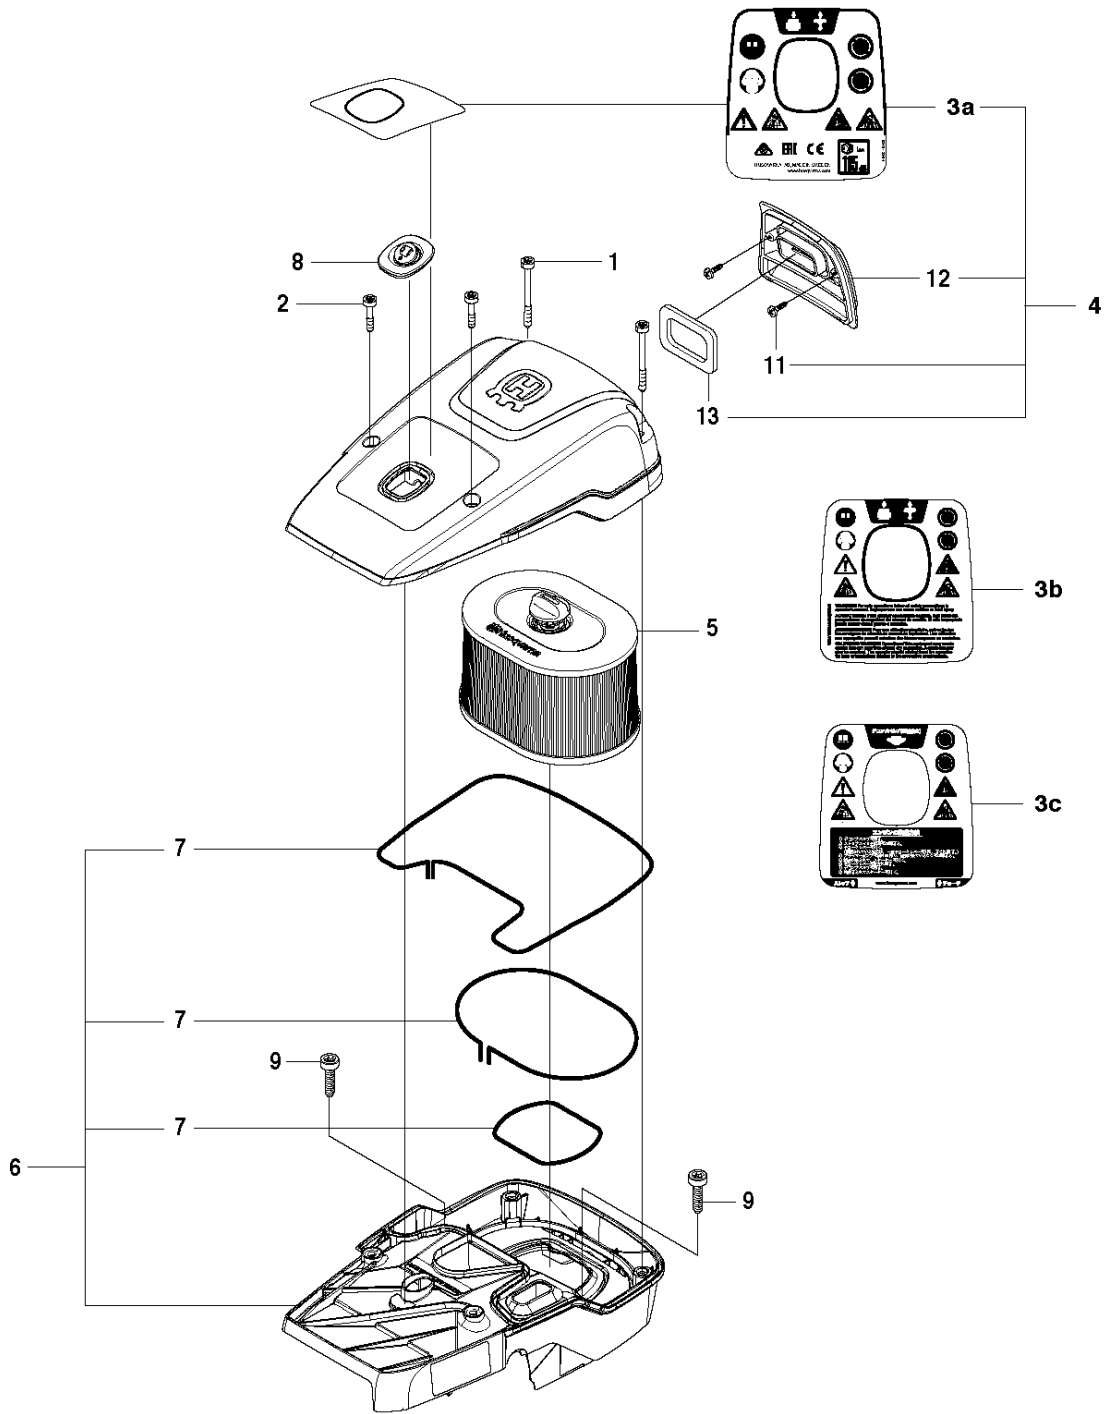

# SPARE PARTS LIST

POWER CUTTERS

K970 II CHAIN, 2015-03

K970 II Chain

10 — **K970**  
**CHAIN**

## AIR FILTER COVER

K970 II CHAIN, 2015-03

Ref	Part No	Description	Remark	QTY KIT
1	503 21 53-56	SCREW ITXSCM		2
2	503 21 53-26	SCREW ITXSCM		2
3a	584 91 33-04	DECAL		1
3b	584 91 33-01	DECAL		1
3c	584 91 33-03	DECAL		1
4	587 00 51-02	FILTER COVER ASSY		1
5	510 24 41-04	AIR FILTER		1
6	586 35 64-02	CYLINDER COVER ASSY	Incl. 7	1
7	525 61 70-04	SEALING	L=1,2 M. Cut to fit	2
8	585 42 83-01	PLUG		1
9	503 21 53-30	SCREW ITXSCM		2
10	525 57 16-04	DECAL		1
11	729 52 89-71	SCREW CRPANT		2
12	576 43 14-01	COVER		1
13	578 06 53-01	SEALING		1

## CARBURETOR

K970 II CHAIN, 2015-03

Ref	Part No	Description	Remark	QTY KIT
1	505 28 33-06	HOSE CLAMP		1
2	506 41 41-01	INLET PIPE		1
3	544 15 01-01	FLANGE		1
4	503 21 53-16	SCREW ITXSCM		2
5	544 11 39-01	CONSOLE		1
6	503 21 53-30	SCREW ITXSCM		1
7	506 41 42-01	PLATE		1
8	584 91 30-01	CARBURETTOR	Walbro RWJ-5	1
9	505 14 84-01	LEVER		1
10	576 49 04-01	THROTTLE CABLE ASSY		1
11	522 85 62-01	FLANGE INLET PIPE		1
12	521 92 67-01	INLET PIPE		1
13	510 24 39-01	FILTER CONNECTION		1
14	501 97 18-01	SCREW ITXSCM		2
15	586 06 21-01	CHISEL GUIDE		1
16	506 23 20-11	CHOKE	Incl. 17	1
17	506 27 25-01	WEAR PROTECTION		1
18	502 44 58-01	GASKET KIT	Walbro RWJ-5	1
19	502 44 59-02	REPAIR KIT	Walbro RWJ-5	1

## CLUTCH COVER

K970 II CHAIN, 2015-03

Ref	Part No	Description	Remark	QTY KIT
1	506 33 25-05	CLUTCH COVER	Incl. 2, 3	1
2	544 87 23-01	LABEL		1
3	544 05 77-01	GUIDE PIN	Incl. 4	1
4	740 42 04-00	O-RING		2
5	506 34 10-04	LEVER	Incl. 7	1
6	506 39 88-01	ADJUSTING NUT		1
7	740 48 18-02	O-RING		1
8	506 33 34-02	COVER		1
9	506 33 28-01	LOCK WASHER		1
10	723 53 27-51	SCREW SLCSFM		3
11	506 34 72-01	LEVER		1
12	506 33 35-01	HUB CAP		1
13	506 38 77-01	SCREW		1
14	506 33 32-01	PLATE		1
15	506 33 33-01	PAWL		1
16	506 35 94-03	SCREW	Incl. 13 - 15	1