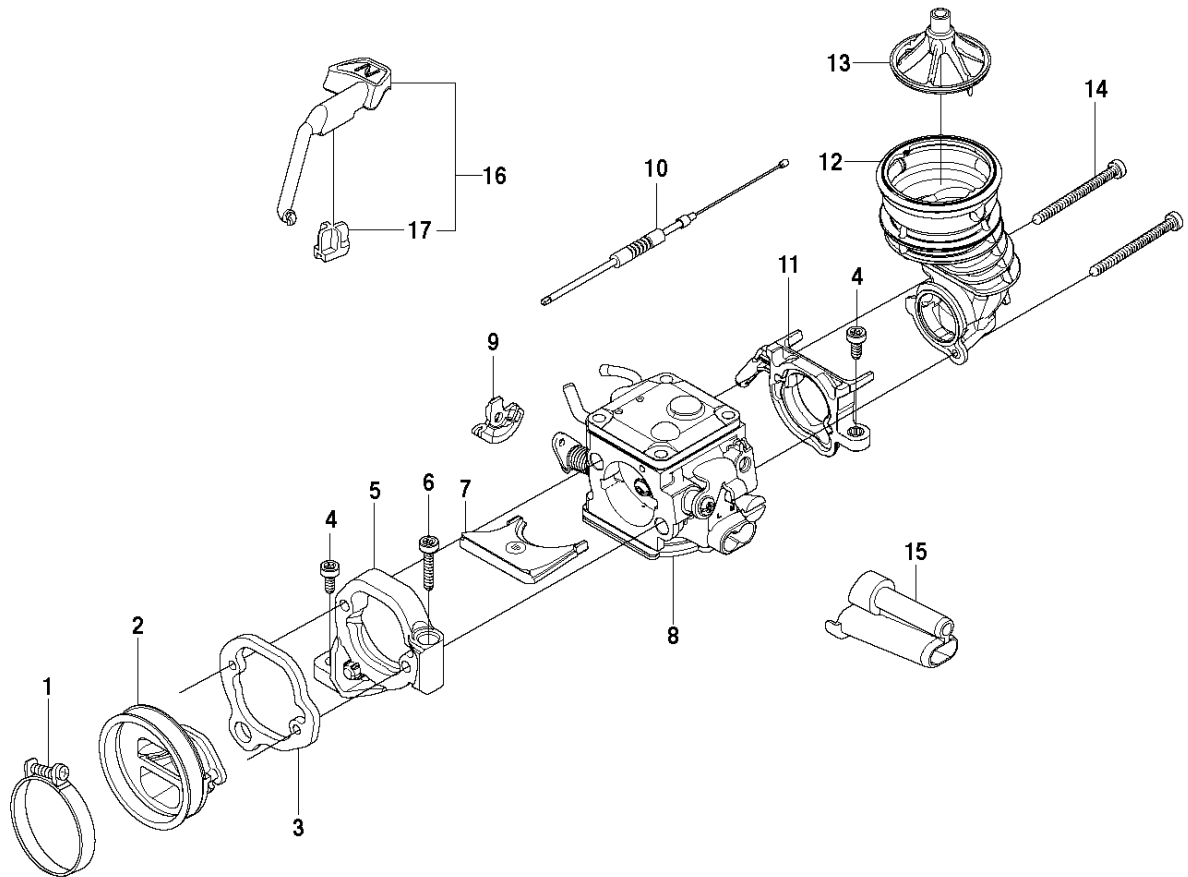

K970 II Chain

18