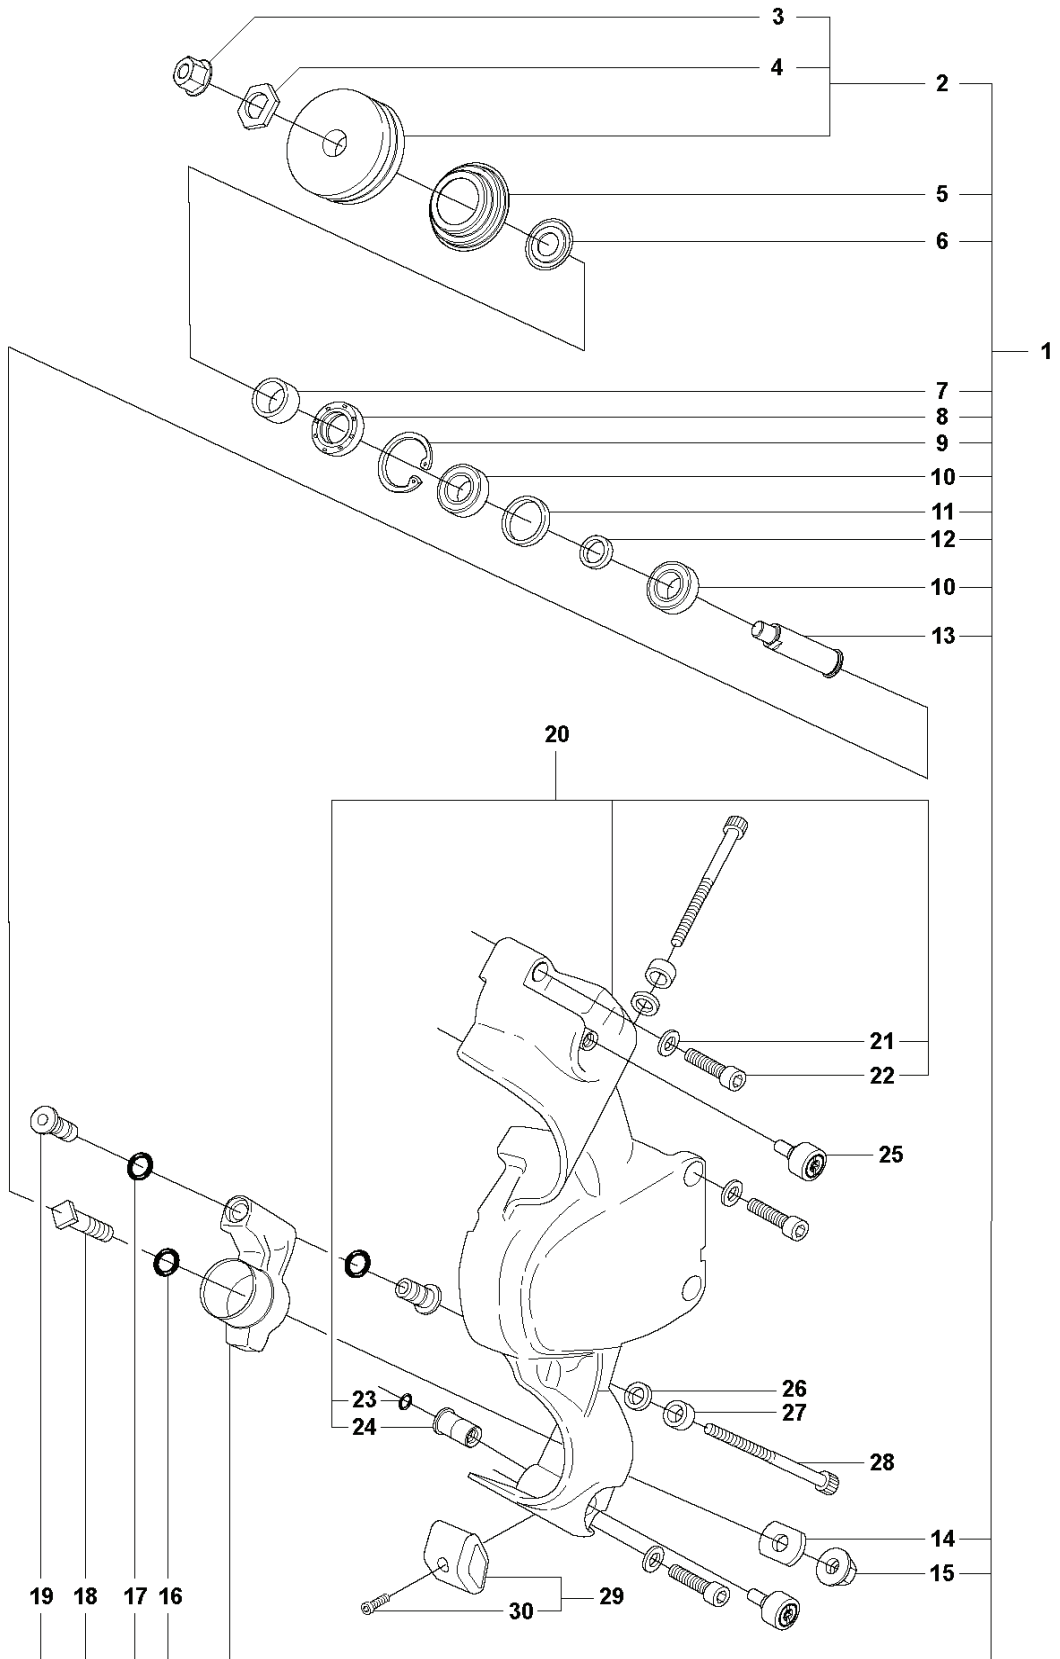

D K7000 RING COVER

POWER CUTTERS

PXM_REF	PXM_PARTNO	DESCRIPTION	PXM_REMARK	QTY.	
1	506351807	LEVER ASSY		2	
2	506352103	SUPPORT ROLLER		1	1
3	503220401	NUT	Fine thread	1	2
4	506303401	DRIVER		1	2
5	506399501	SEALING		1	1
6	506321701	WASHER		1	1
7	506379302	SPACING SLEEVE		1	1
8	503262001	SEALING RING		1	1
9	735312810	CIRCLIP		1	1
10	525831801	BALL BEARING		2	1
11	506316802	SPACING SLEEVE		1	1
12	506303302	SPACING SLEEVE		1	1
13	506493202	SHAFT		1	1
14	506346301	WASHER		1	1
15	503220001	HEXAGON NUT		1	1
16	503263008	O-RING		1	1
17	503263026	O-RING		2	1
18	506346401	SCREW		1	1
19	506334903	SPACING TUBE		2	
20	506493304	COVER	"17"	1	
20	506493303	COVER	"14"	1	
21	503230403	WASHER		4	20
22	503205435	SCREW		4	20
23	740420400	O-RING		2	20
24	506330801	THREAD INSERT		2	20
25	505574901	ADJUSTMENT WHEEL		2	
26	506376301	SPACER		2	
27	506376401	RUBBER BUSHING		2	
28	544218455	SCREW ITXSCM		2	
29	506351903	WEAR PROTECTION		1	
30	505574116	SCREW ITXSCM		1	29