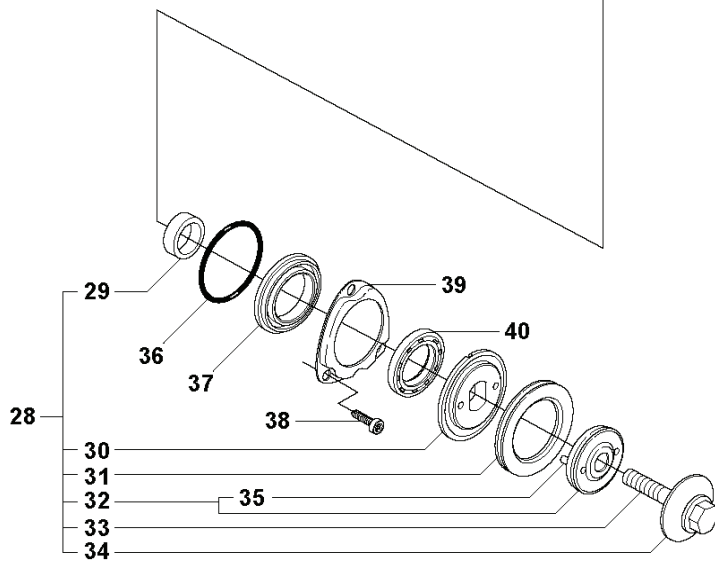

E K7000 RING
CHASSIS / FRAME 14"

POWER CUTTERS

PXM_REF	PXM_PARTNO	DESCRIPTION	PXM_REMARK	QTY.	
1	738881001	LUBRICATION NIPPLE		2	11
2	503230401	WASHER		2	
3	503220001	HEXAGON NUT		2	
4	725545905	SCREW IHSCM		1	
5	503230403	WASHER		1	
6	503200045	SCREW EHHFM		1	
7	503230116	WASHER		1	
8	584271202	PULLEY		1	
9	503215326	SCREW ITXSCM		1	
10	721125270	GROOVED PIN		2	11
11	522657505	CHASSIS		1	
12	506257301	COMPRESSION SPRING		1	11
13	506328001	LOCKING BUTTON		1	11
14	721440600	SPRING PIN		1	11
15	735310800	CIRCLIP		1	11
16	503230112	WASHER		1	11
17	503263022	O-RING		2	11
18	506351503	DRIVE SHAFT		1	11
19	583953301	BALL BEARING		2	17
21	581709801	SPACER		1	
22	503215320	SCREW ITXSCM		1	
23	506343901	GASKET KIT		2	25
24	740482502	O-RING		2	25
25	544077601	SLEEVE		2	
26	506351903	WEAR PROTECTION		1	
27	505574116	SCREW ITXSCM		1	26
28	506352304	GEAR WHEEL ASSY		1	
29	506374901	SLEEVE		1	28
30	506374602	FLANGE WASHER		1	28
31	506178304	GEAR WHEEL		1	28
32	506312202	DRIVER		1	28
33	581855201	SCREW		1	28
34	506139511	WASHER		1	28
35	721425250	SPRING PIN		2	28
36	740422400	O-RING		1	
37	506374801	SEALING		1	
38	503215312	SCREW ITXSCM		3	
39	506374701	SEALING COLLAR		1	
40	503262101	SEALING RING		1