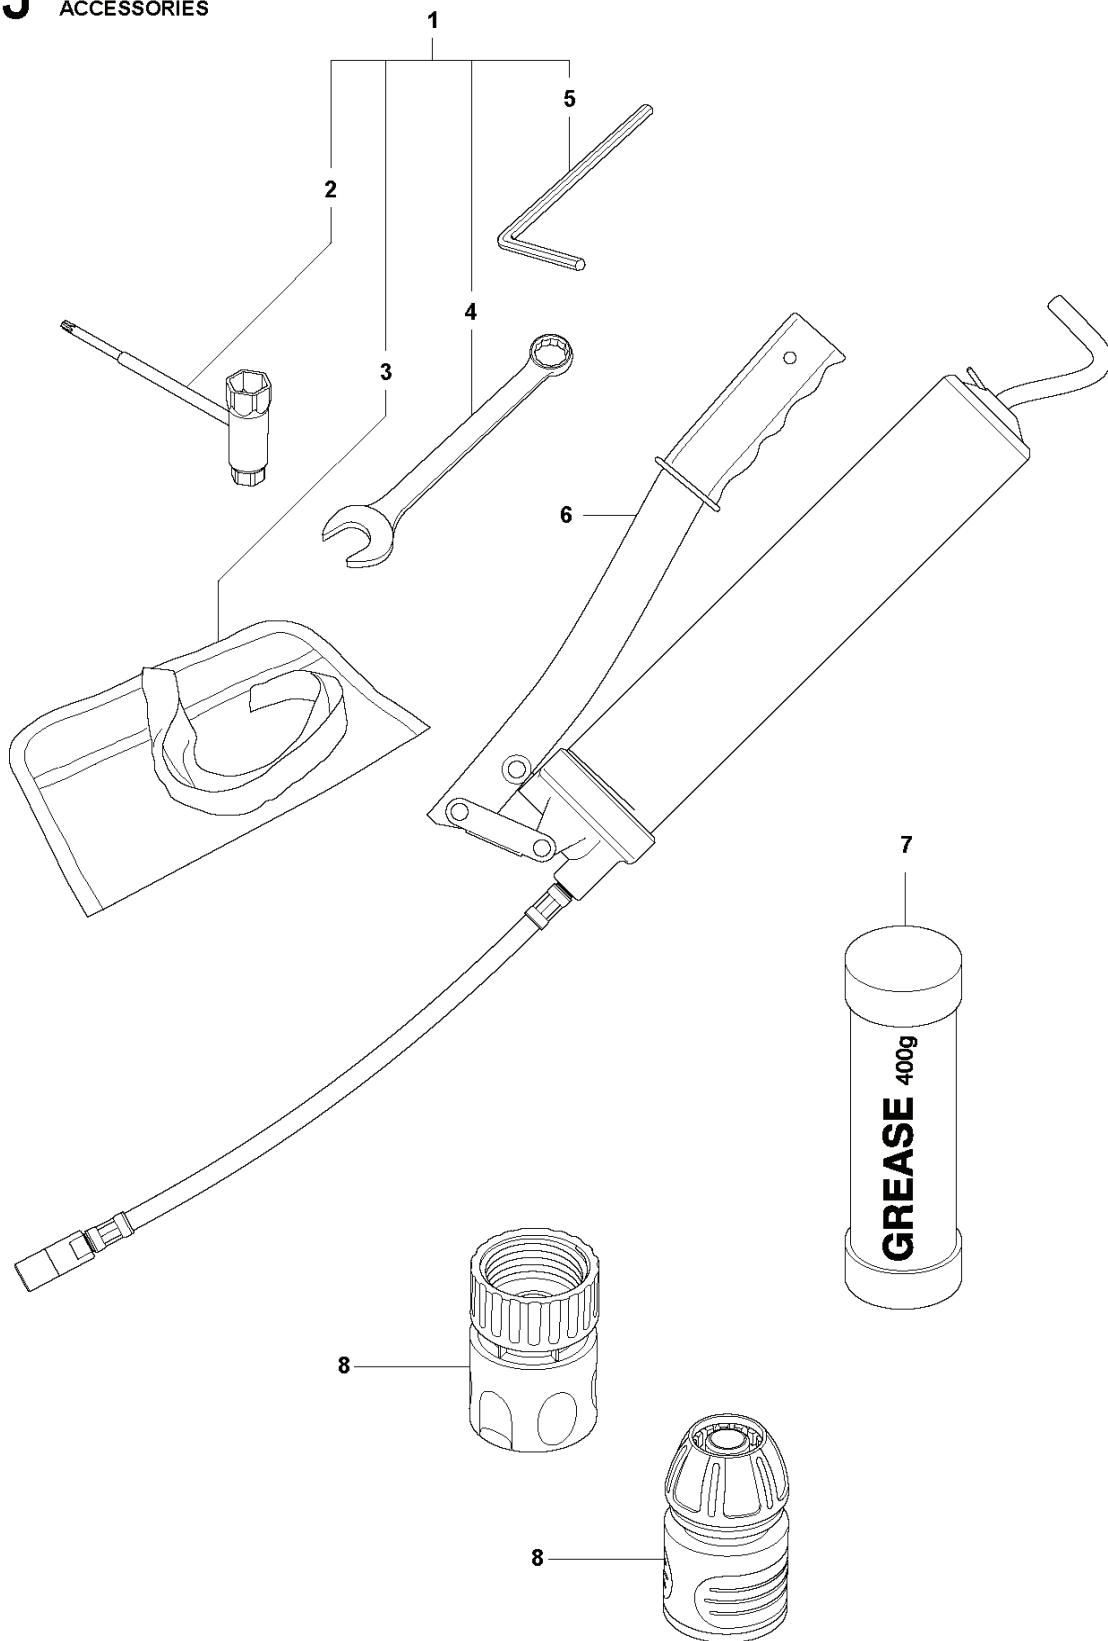

J K7000 RING
ACCESSORIES

POWER CUTTERS

PXM_REF	PXM_PARTNO	DESCRIPTION	PXM_REMARK	QTY.
1	506363804	TOOL		1
2	506382601	TOOL		1 1
3	501192201	TOOL		1 1
4	506355201	SPANNER	19mm	1 1
5	506363601	HEX KEY	Allen key 6mm	1 1
6	506384902	GUN		1
7	588814801	GREASE		1
8	503266003	COUPLER	"3/4"	1
8	503266004	COUPLER	"1/2"	1