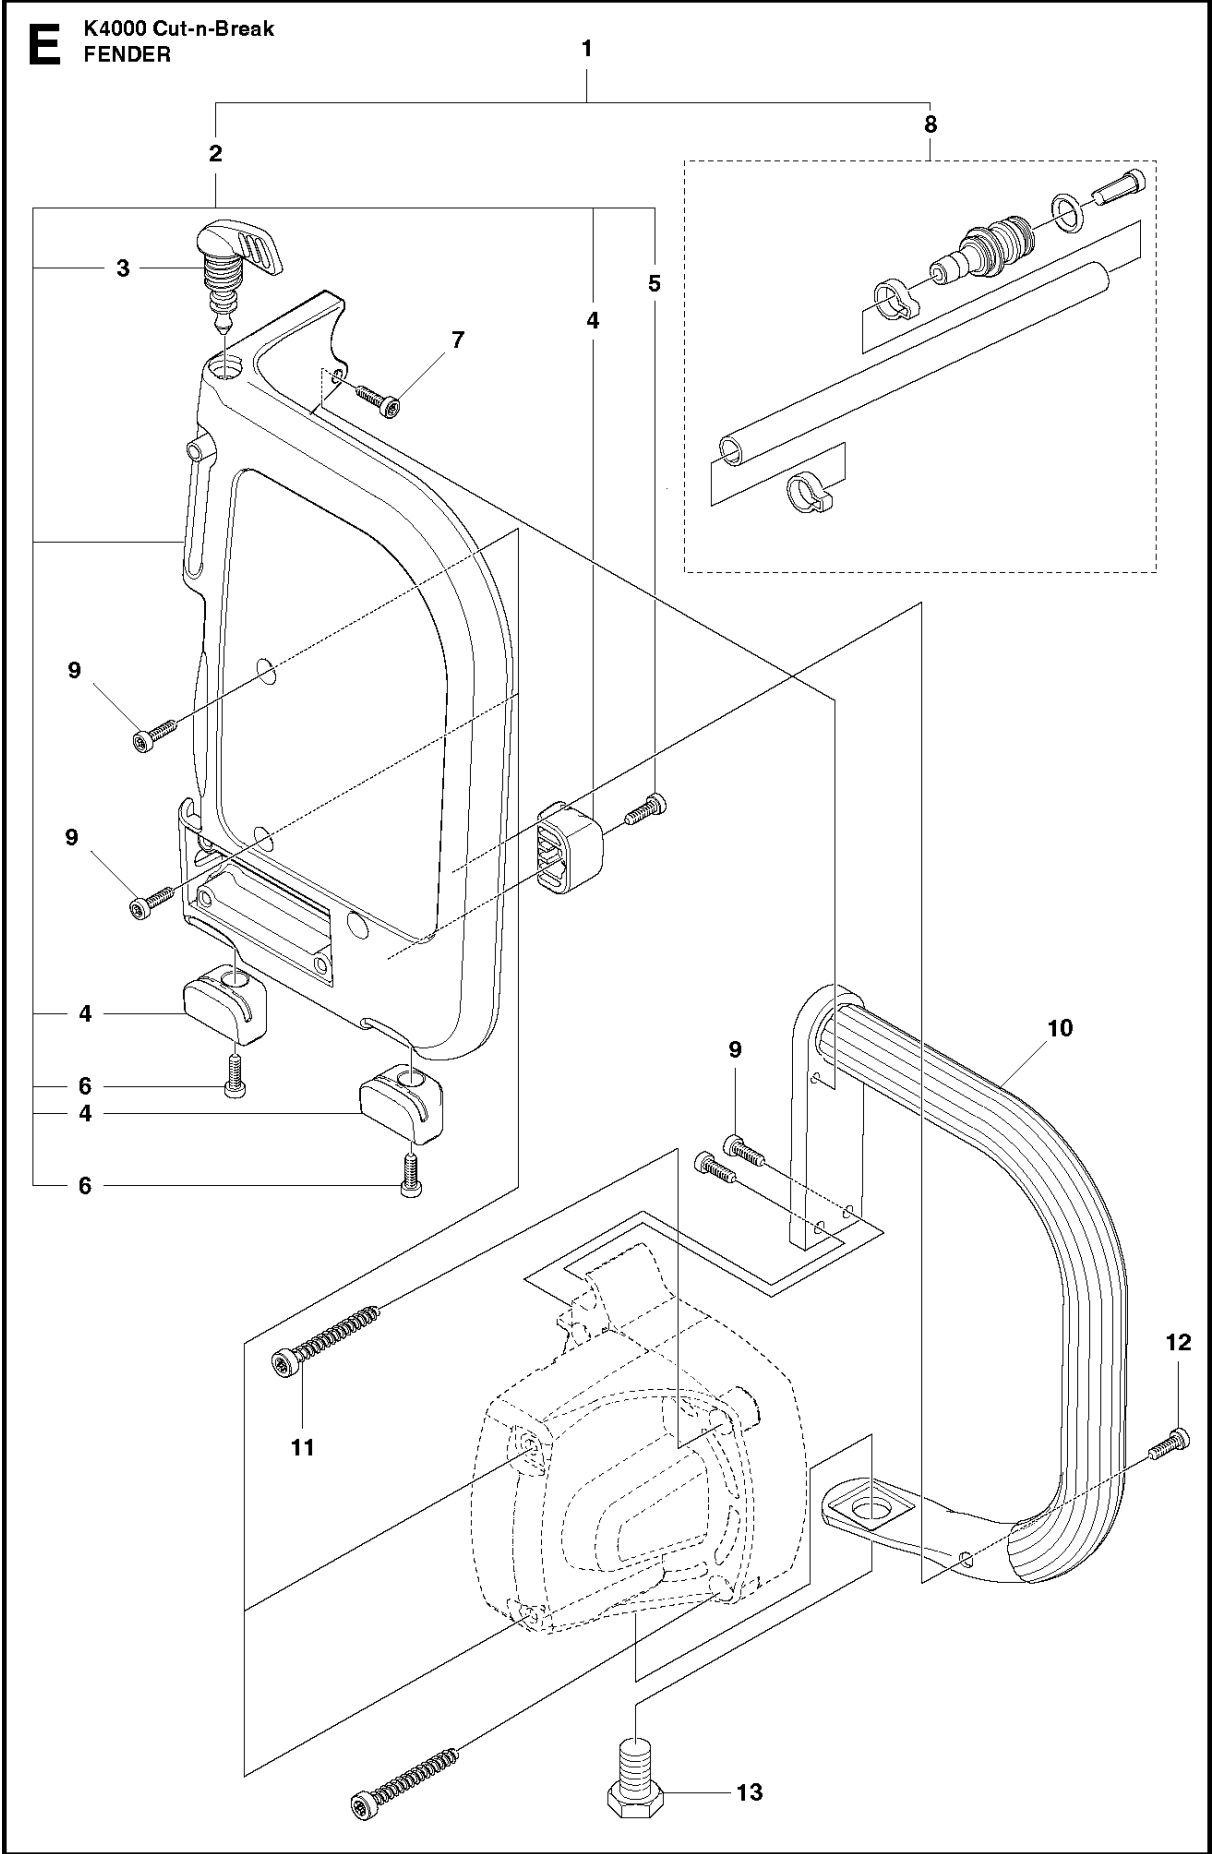

## HANDLE

K 4000 Cut-n-Break, 2018-02

Ref	Part No	Description	Remark	QTY KIT
1	589 53 01-01	SCREW ITXSCT		4
2	589 58 33-01	SCREW		4
3	577 48 19-01	SPRING		1
4	589 65 73-02	LOCKING BUTTON		1
5	590 93 57-01	SCREW		2
6	531 03 18-87	CLIP		1
7	577 01 01-05	HOLDER ASSY	100-120V, incl 8	1
7	577 01 01-06	HOLDER ASSY	230V, incl 8	1
8	578 03 26-01	SLEEVE	100-120V	1
8	578 03 24-01	SLEEVE	230V	2
9	531 03 18-83	SWITCH		1
10	582 33 02-01	HANDLE HALF		1
11	582 33 03-01	HANDLE HALF		1

## GEARS

K 4000 Cut-n-Break, 2018-02

Ref	Part No	Description	Remark	QTY KIT
1	544 21 84-20	SCREW ITXSCM		1
2	504 03 83-01	SPACING SLEEVE		1
3	544 43 39-01	DRIVING PULLEY		1
4	506 32 06-01	SEALING		1
5	544 43 41-01	FLANGE		1
6	544 43 37-01	BRACKET		1
7	503 21 53-25	SCREW ITXSCM		4
8	544 42 66-01	GEAR SET	Incl. 9 - 11	1
9	544 42 64-01	GEAR WHEEL SHAFT		1
10	583 95 33-01	BALL BEARING		1
11	588 07 35-01	GEAR HOUSING		1
12	504 11 03-03	GASKET		1
13	505 45 41-01	PINION		1
14	503 25 53-01	NEEDLE BEARING		1
15	725 24 53-71	SCREW EHHM		2
16	574 21 43-03	GEAR HOUSING	Incl. 17	1
17	574 20 30-01	GREASE		1

## MOTOR HOUSING

K 4000 Cut-n-Break, 2018-02

Ref	Part No	Description	Remark	QTY	KIT
1	582 33 94-02	COVER		1	
2	589 53 01-01	SCREW ITXSCT		2	
3	574 35 35-05	SCREW ITXSCT		3	
4	735 11 36-50	SPRING WASHER		4	
5	574 35 35-07	SCREW ITXSCT		1	
6	732 25 14-01	HEXAGON LOCKING NUT		2	
7	501 98 02-01	COUPLER		1	
8	577 38 40-01	CABLE ASSY		1	
9	589 78 68-01	SCREW		1	
10	735 21 24-01	LOCKWASHER		1	
11	582 33 50-01	MOTOR HOUSING		1	
13	589 91 12-02	CARBON BRUSH	120V	1	15
13	589 91 12-01	CARBON BRUSH	230V	1	15
15	581 05 85-05	BRUSH HOLDER	230V	1	
15	581 05 85-06	BRUSH HOLDER	120V	1	
16	505 53 03-07	AIR STREAM DIRECTOR		1	
17	503 21 53-96	SCREW ITXSCT		2	
18	582 58 41-02	STATOR ASSY	100-120V	1	
18	582 58 41-01	STATOR ASSY	230V	1	
19	589 60 93-02	DECAL		1	
20	589 60 95-01	DECAL	US	1	
21	589 60 95-02	DECAL	RoW	1	