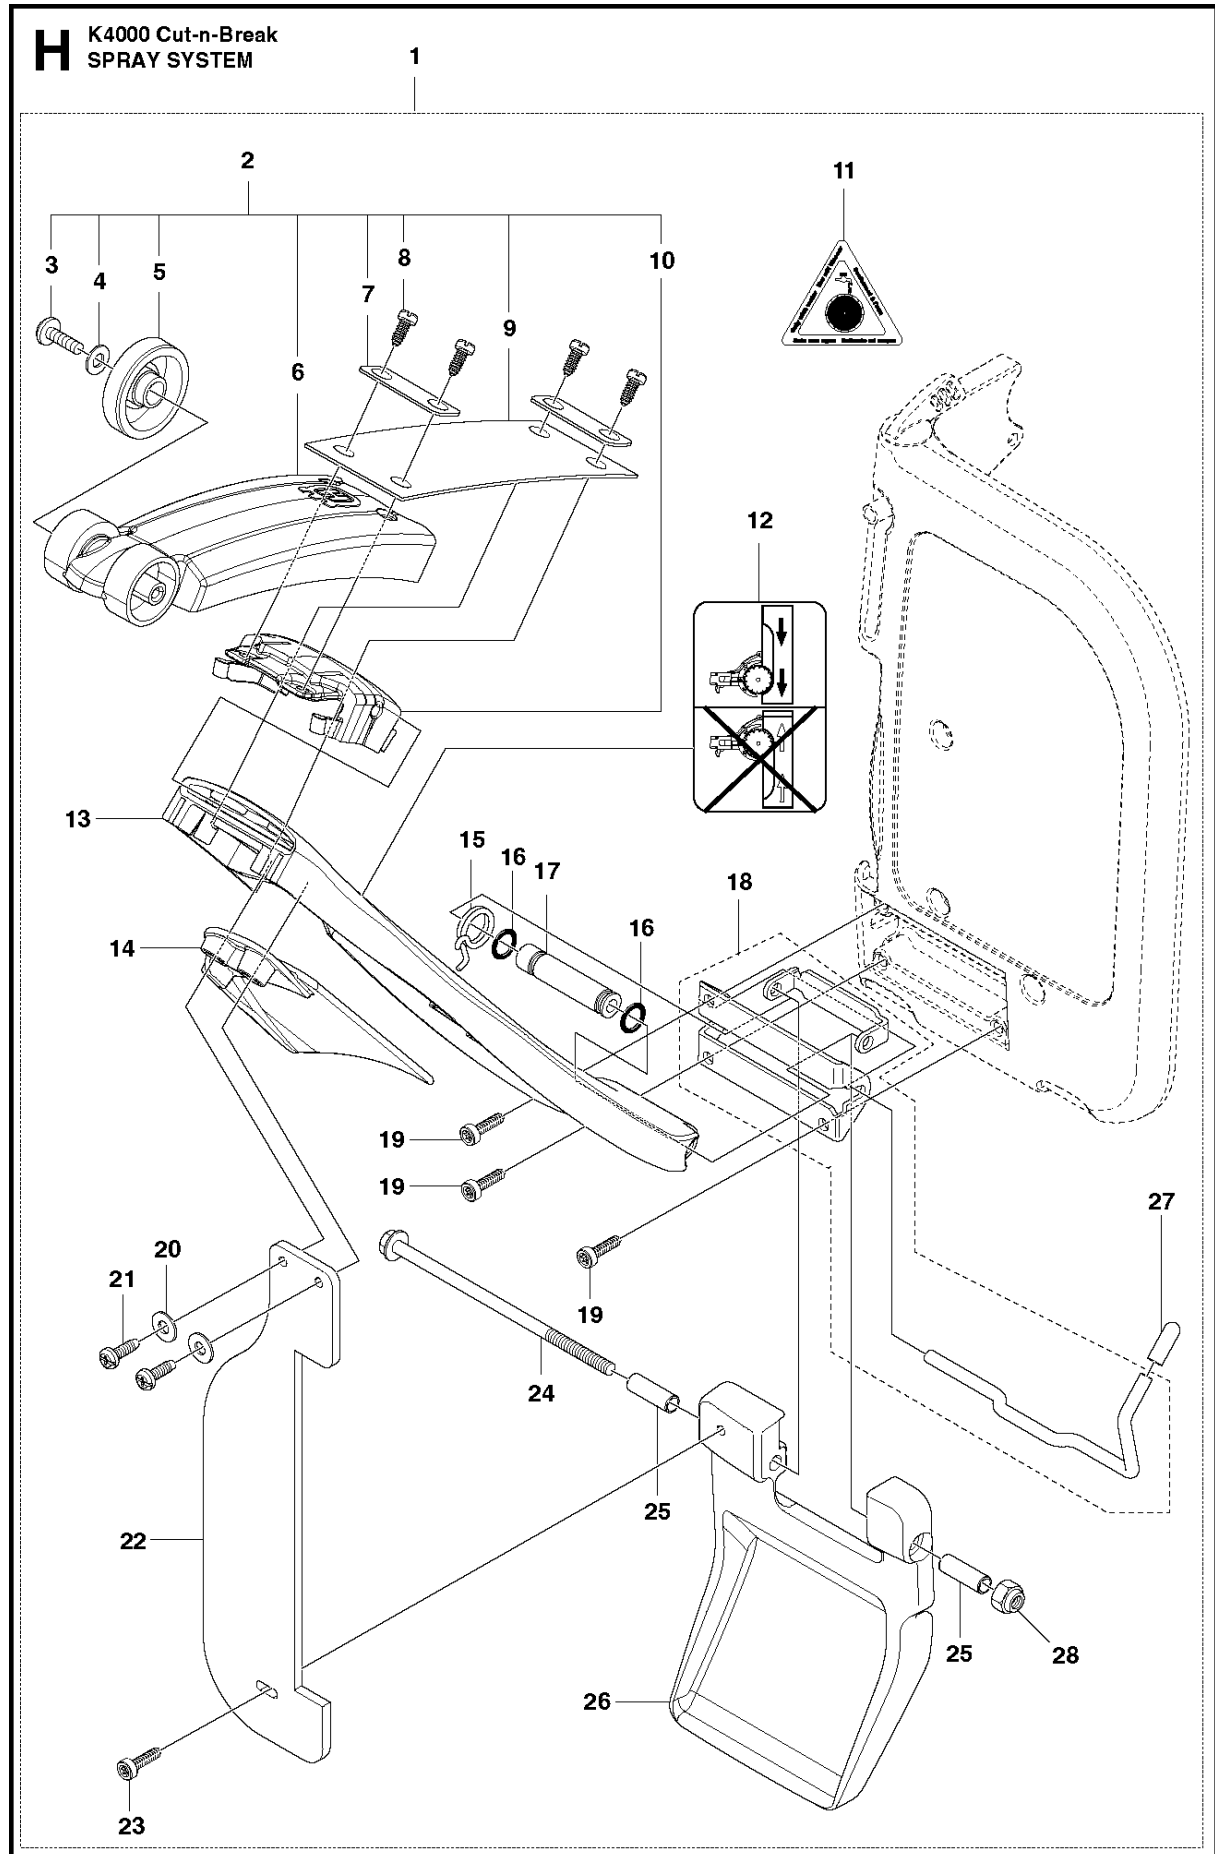

SPRAY SYSTEM

K 4000 Cut-n-Break, 2018-02

Ref	Part No	Description	Remark	QTY KIT
1	504 61 29-03	SPRAY GUARD	Incl. 2, 11 - 28	1
2	510 05 66-01	SPRAY GUARD	Incl. 3 - 10	1
3	503 21 46-01	SCREW		2
4	734 48 80-01	WASHER		2
5	506 26 22-02	WHEEL		2
6	510 00 72-01	SPRAY GUARD		1
7	510 20 20-01	WASHER		2
8	503 21 27-16	SCREW CRPANT		4
9	510 20 24-01	BAND		1
10	510 00 73-01	GUIDE		1
11	504 79 36-01	LABEL		1
12	522 03 81-01	DECAL		1
13	544 97 60-03	SPRAY GUARD		1
14	504 04 94-01	SPRAY GUARD		1
15	506 40 60-01	SPRING		1
16	740 42 05-00	O-RING		2
17	506 40 37-01	BUSHING		1
18	587 29 30-01	RETAINER		1
19	504 90 94-14	SCREW ITXSCT		3
20	503 23 00-11	WASHER		2
21	503 21 27-13	SCREW CCRPANT		2
22	525 83 37-01	SPRAY GUARD		1
23	510 26 92-16	SCREW ITXSCT		1
24	503 21 53-96	SCREW ITXSCM		1
25	522 55 85-01	GUIDE BUSHING		2
26	505 14 86-01	FENDER		1
27	505 38 88-01	COVER LID		1
28	503 22 24-01	LOCK NUT		1