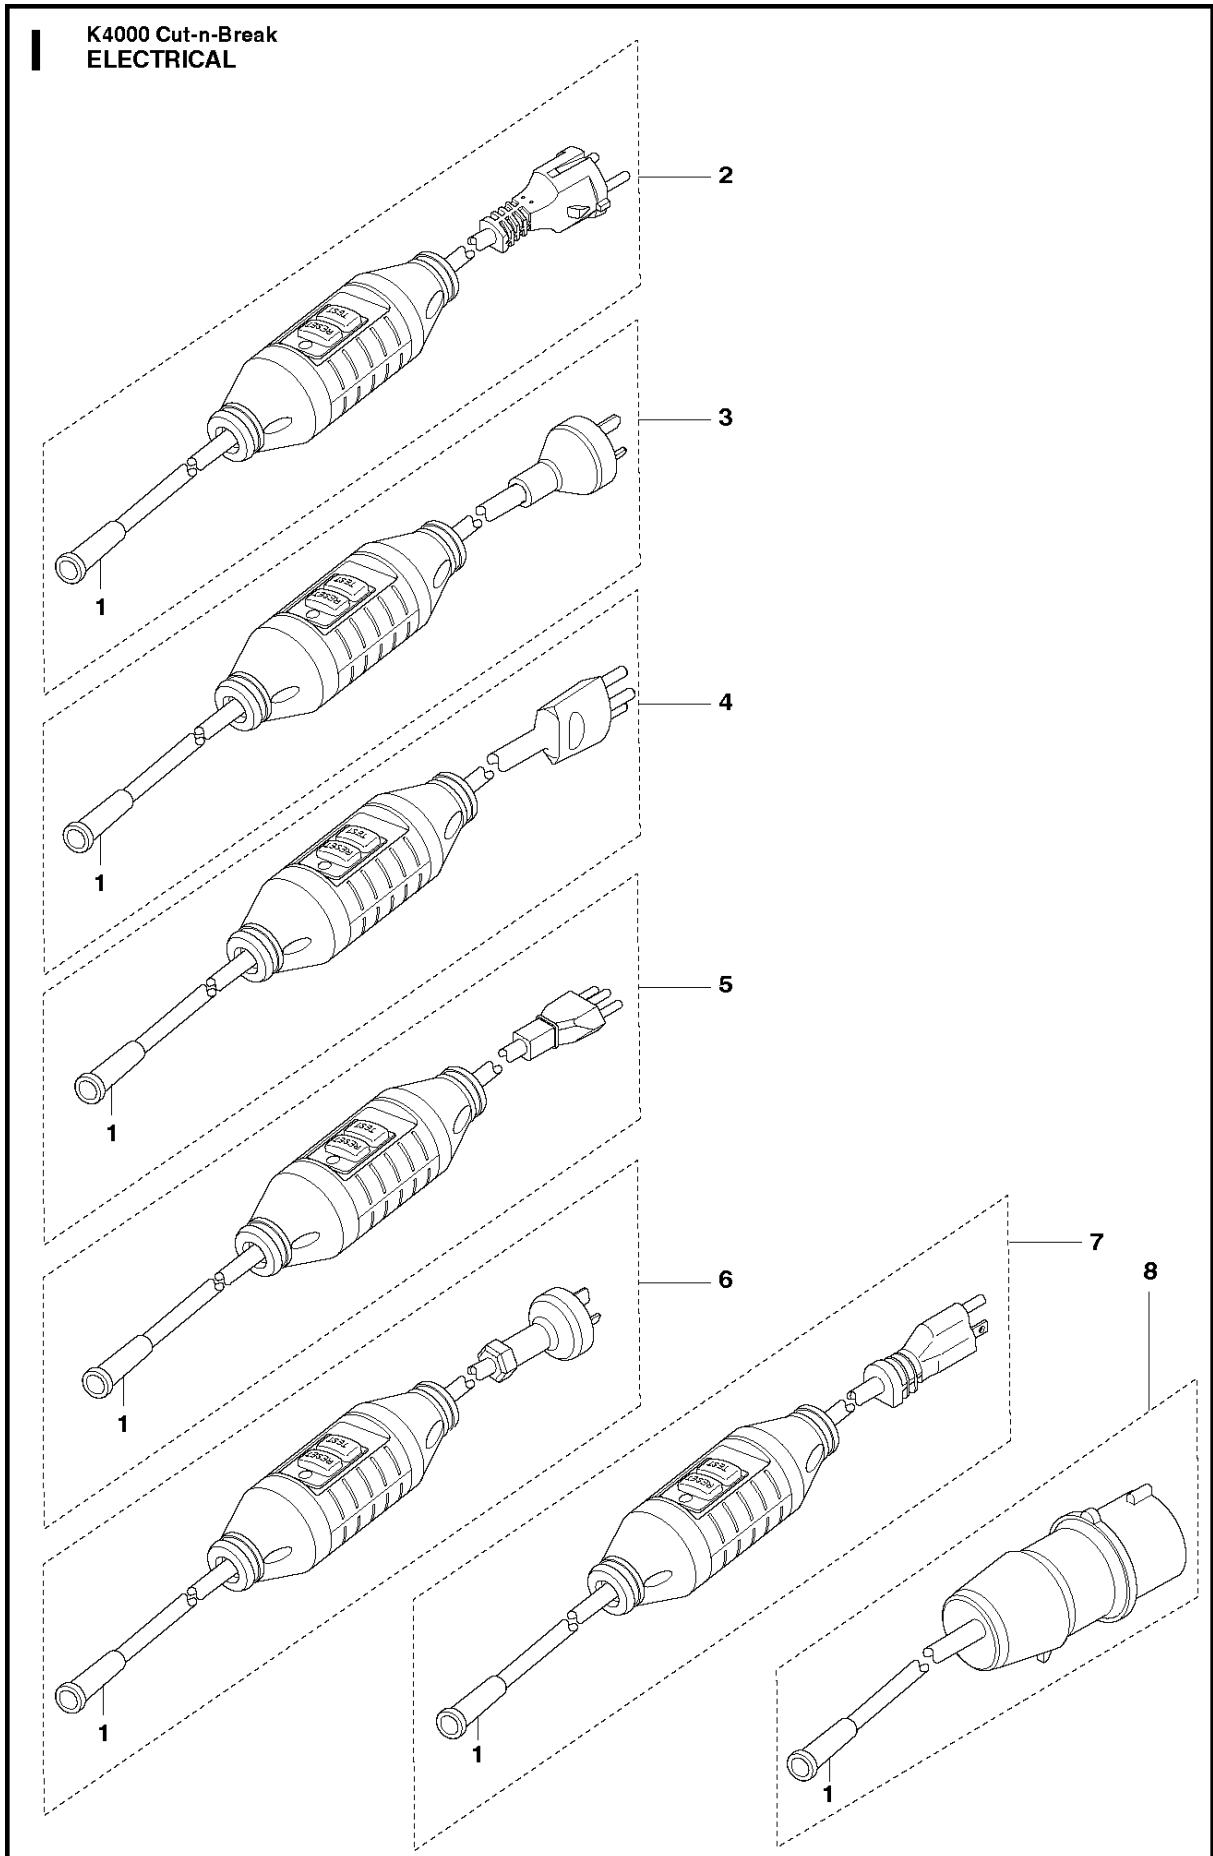

ELECTRICAL

K 4000 Cut-n-Break, 2018-02

Ref	Part No	Description	Remark	QTY KIT
1	575 81 10-01	CABLE SLEEVE		1
2	594 00 56-01	CABLE ASSY	230V PRCD, incl 1	1
3	594 00 56-06	CABLE ASSY	110V PRCD, AU, incl 1	1
4	594 00 56-05	CABLE ASSY	230V PRCD, CH, incl 1	1
5	594 00 56-07	CABLE ASSY	230V PRCD, BR, incl 1	1
6	594 00 56-02	CABLE ASSY	230V PRCD, CN, incl 1	1
7	594 00 56-03	CABLE ASSY	100-120V PRCD, JP, US, incl 1	1
8	593 90 39-01	CABLE ASSY	UK	1