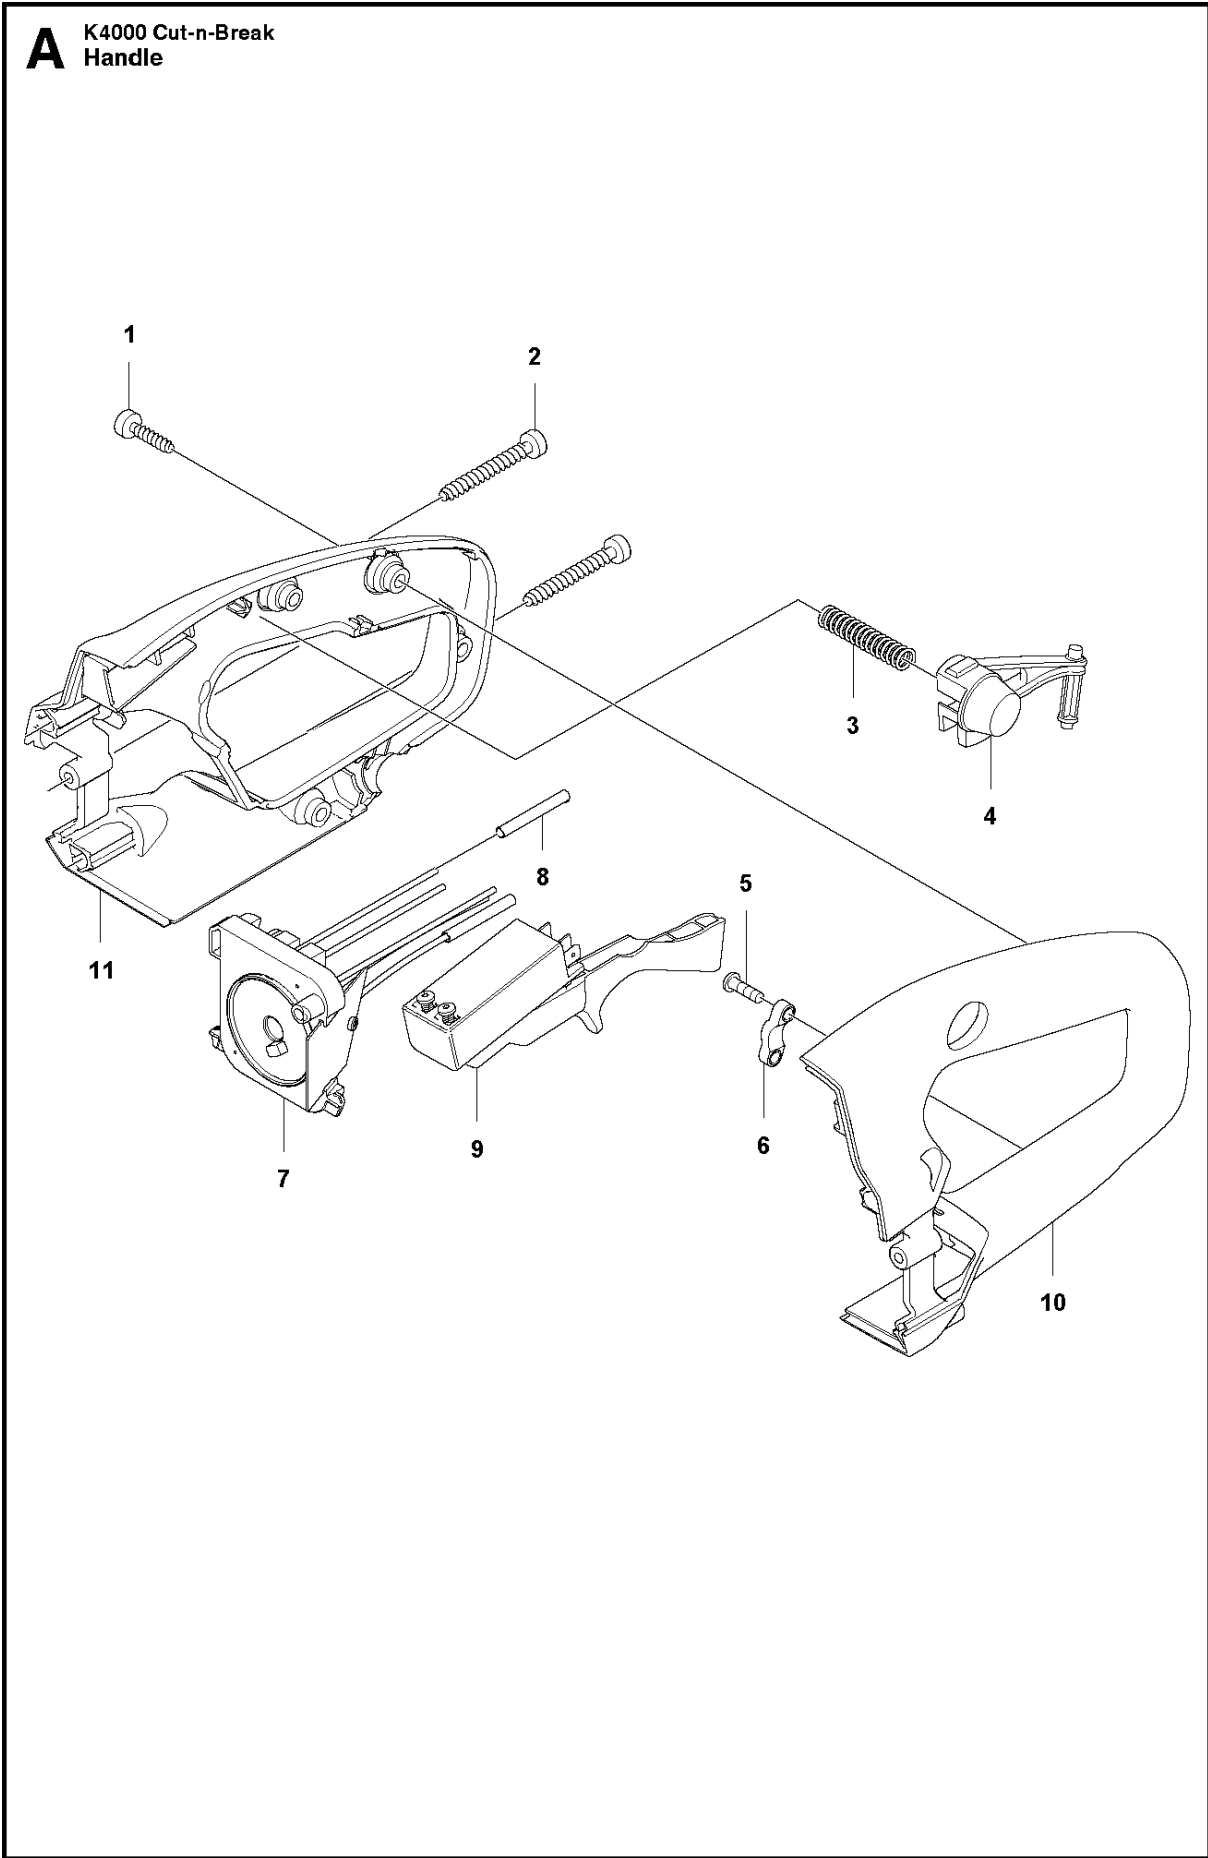

# SPARE PARTS LIST

POWER CUTTERS

K 4000 Cut-n-Break, 2018-02

## HANDLE

K 4000 Cut-n-Break, 2018-02

Ref	Part No	Description	Remark	QTY KIT
1	589 53 01-01	SCREW ITXSCT		4
2	589 58 33-01	SCREW		4
3	577 48 19-01	SPRING		1
4	589 65 73-02	LOCKING BUTTON		1
5	590 93 57-01	SCREW		2
6	531 03 18-87	CLIP		1
7	577 01 01-05	HOLDER ASSY	100-120V, incl 8	1
7	577 01 01-06	HOLDER ASSY	230V, incl 8	1
8	578 03 26-01	SLEEVE	100-120V	1
8	578 03 24-01	SLEEVE	230V	2
9	531 03 18-83	SWITCH		1
10	582 33 02-01	HANDLE HALF		1
11	582 33 03-01	HANDLE HALF		1

**B** K4000 Cut-n-Break  
MOTOR

MOTOR

K 4000 Cut-n-Break, 2018-02

Ref	Part No	Description	Remark	QTY KIT
1	577 06 66-01	RUBBER BUSHING		1
2	503 25 09-01	BEARING		1
3	579 25 62-01	SCREW		1
4	582 58 66-02	ROTOR	100-120V	1
4	582 58 66-01	ROTOR	230V	1
5	735 31 33-10	CIRCLIP		1
6	531 07 39-44	BALL BEARING		1
7	505 53 03-16	SPACER		1
8	505 53 03-41	GASKET		1
9	505 53 03-52	SPACER		1
10	505 53 03-19	SPACER		1
11	505 45 41-01	PINION		1
12	523 12 24-02	NUT		1

## GEARS

K 4000 Cut-n-Break, 2018-02

Ref	Part No	Description	Remark	QTY KIT
1	544 21 84-20	SCREW ITXSCM		1
2	504 03 83-01	SPACING SLEEVE		1
3	544 43 39-01	DRIVING PULLEY		1
4	506 32 06-01	SEALING		1
5	544 43 41-01	FLANGE		1
6	544 43 37-01	BRACKET		1
7	503 21 53-25	SCREW ITXSCM		4
8	544 42 66-01	GEAR SET	Incl. 9 - 11	1
9	544 42 64-01	GEAR WHEEL SHAFT		1
10	583 95 33-01	BALL BEARING		1
11	588 07 35-01	GEAR HOUSING		1
12	504 11 03-03	GASKET		1
13	505 45 41-01	PINION		1
14	503 25 53-01	NEEDLE BEARING		1
15	725 24 53-71	SCREW EHHM		2
16	574 21 43-03	GEAR HOUSING	Incl. 17	1
17	574 20 30-01	GREASE		1