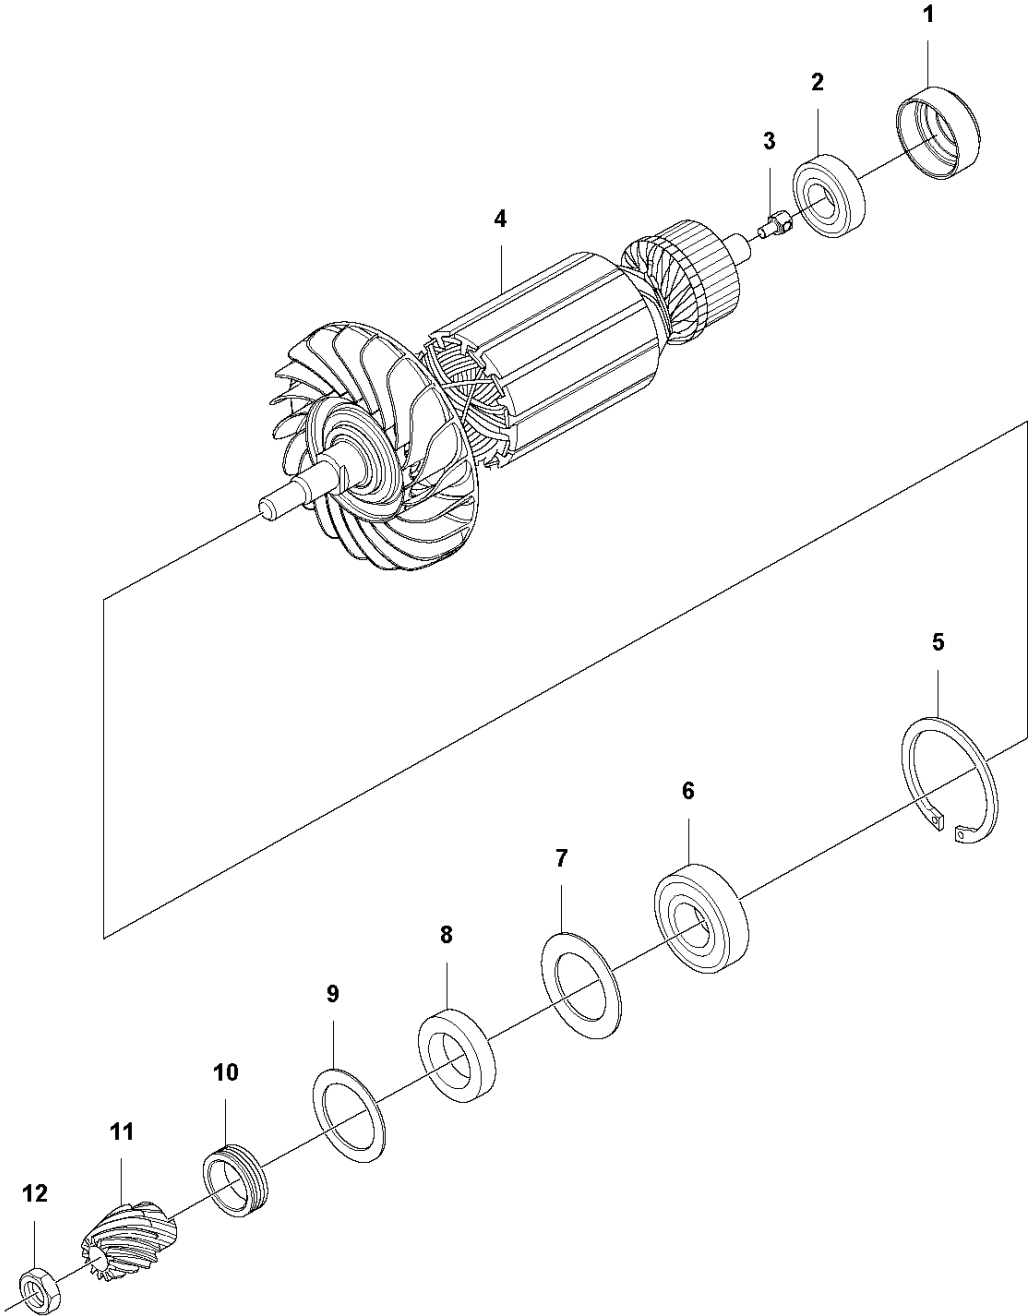

# SPARE PARTS LIST

POWER CUTTERS

K 4000 Cut-n-Break, 2018-02

## HANDLE

K 4000 Cut-n-Break, 2018-02

Ref	Part No	Description	Remark	QTY KIT
1	589 53 01-01	SCREW ITXSCT		4
2	589 58 33-01	SCREW		4
3	577 48 19-01	SPRING		1
4	589 65 73-02	LOCKING BUTTON		1
5	590 93 57-01	SCREW		2
6	531 03 18-87	CLIP		1
7	577 01 01-05	HOLDER ASSY	100-120V, incl 8	1
7	577 01 01-06	HOLDER ASSY	230V, incl 8	1
8	578 03 26-01	SLEEVE	100-120V	1
8	578 03 24-01	SLEEVE	230V	2
9	531 03 18-83	SWITCH		1
10	582 33 02-01	HANDLE HALF		1
11	582 33 03-01	HANDLE HALF		1

**B** K4000 Cut-n-Break  
MOTOR

MOTOR

K 4000 Cut-n-Break, 2018-02

Ref	Part No	Description	Remark	QTY KIT
1	577 06 66-01	RUBBER BUSHING		1
2	503 25 09-01	BEARING		1
3	579 25 62-01	SCREW		1
4	582 58 66-02	ROTOR	100-120V	1
4	582 58 66-01	ROTOR	230V	1
5	735 31 33-10	CIRCLIP		1
6	531 07 39-44	BALL BEARING		1
7	505 53 03-16	SPACER		1
8	505 53 03-41	GASKET		1
9	505 53 03-52	SPACER		1
10	505 53 03-19	SPACER		1
11	505 45 41-01	PINION		1
12	523 12 24-02	NUT		1

## GEARS

K 4000 Cut-n-Break, 2018-02

Ref	Part No	Description	Remark	QTY KIT
1	544 21 84-20	SCREW ITXSCM		1
2	504 03 83-01	SPACING SLEEVE		1
3	544 43 39-01	DRIVING PULLEY		1
4	506 32 06-01	SEALING		1
5	544 43 41-01	FLANGE		1
6	544 43 37-01	BRACKET		1
7	503 21 53-25	SCREW ITXSCM		4
8	544 42 66-01	GEAR SET	Incl. 9 - 11	1
9	544 42 64-01	GEAR WHEEL SHAFT		1
10	583 95 33-01	BALL BEARING		1
11	588 07 35-01	GEAR HOUSING		1
12	504 11 03-03	GASKET		1
13	505 45 41-01	PINION		1
14	503 25 53-01	NEEDLE BEARING		1
15	725 24 53-71	SCREW EHHM		2
16	574 21 43-03	GEAR HOUSING	Incl. 17	1
17	574 20 30-01	GREASE		1