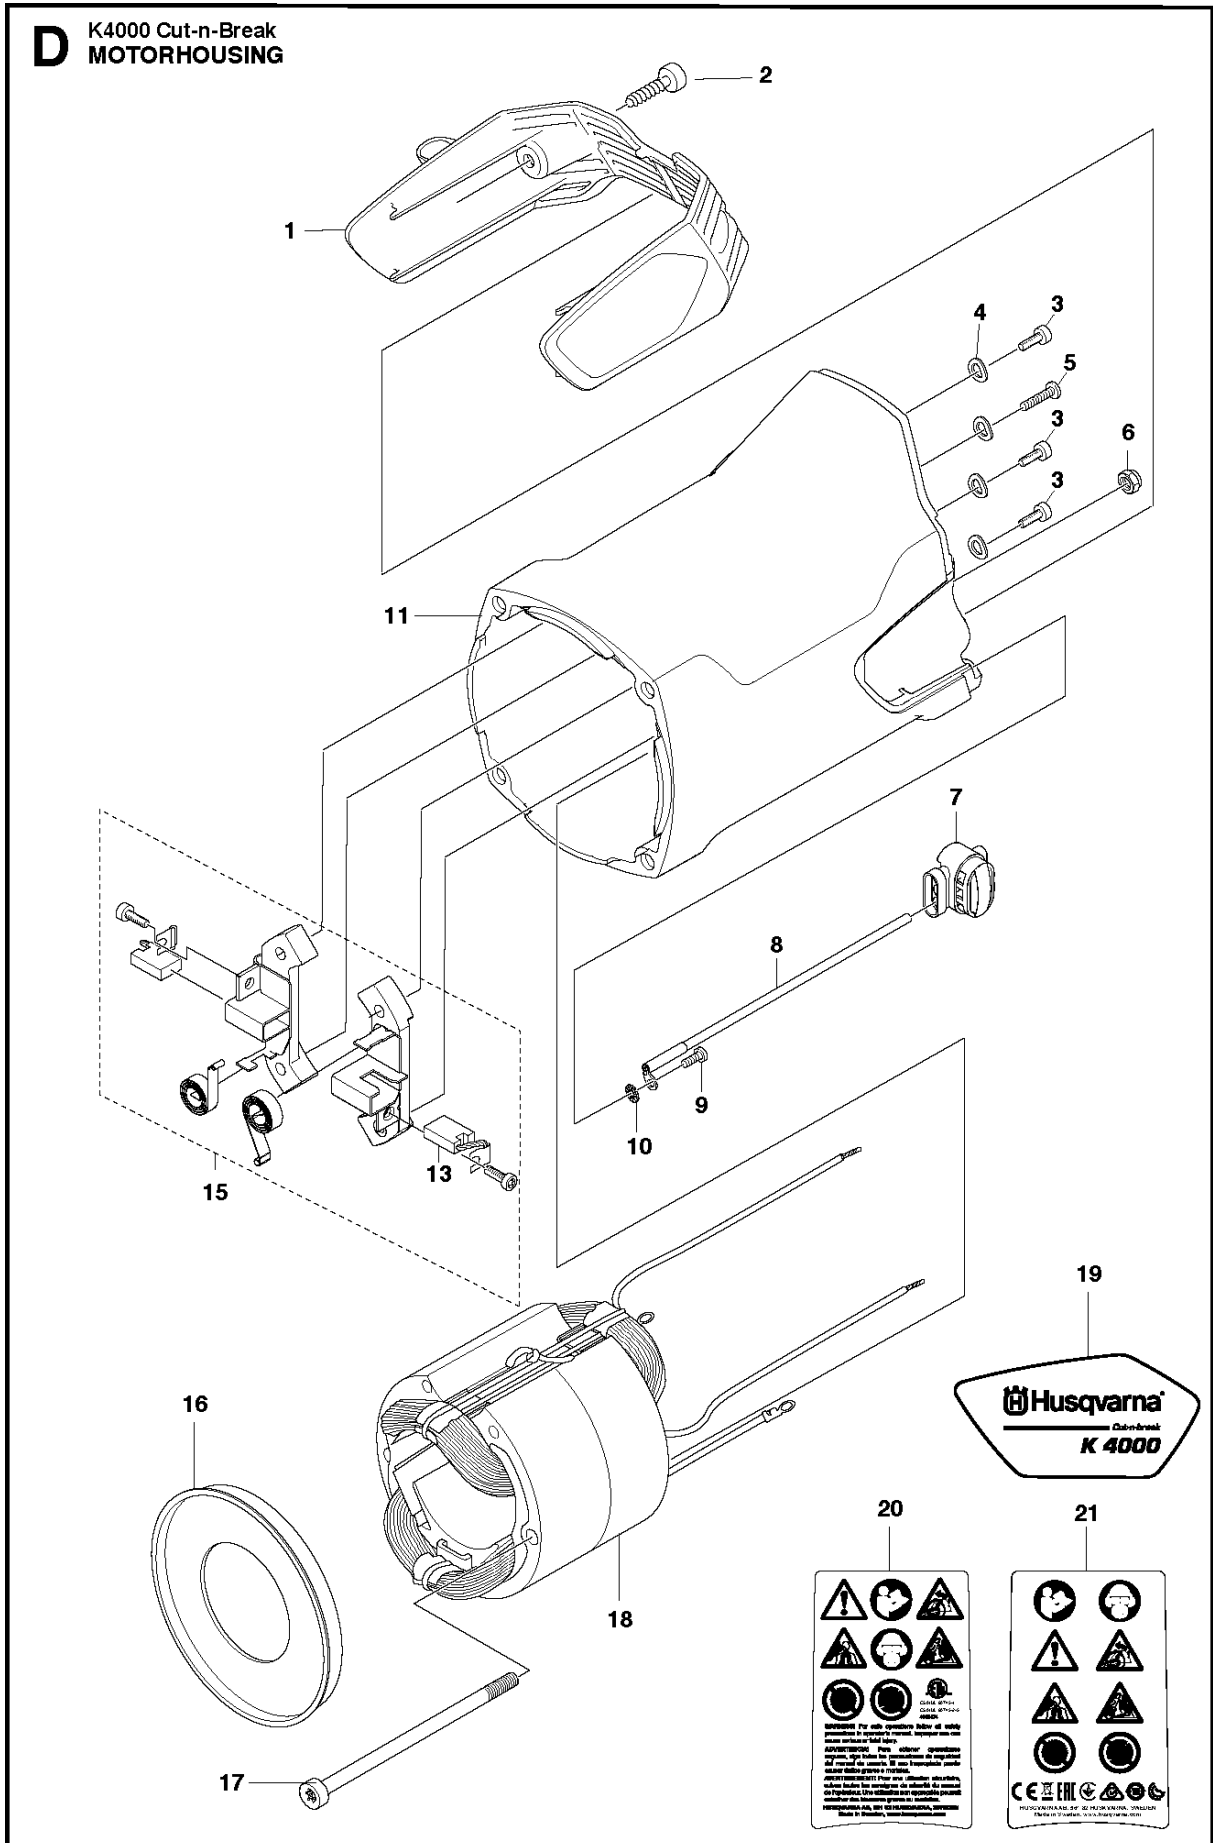

D K4000 Cut-n-Break
MOTORHOUSING

MOTOR HOUSING

K 4000 Cut-n-Break, 2018-02

Ref	Part No	Description	Remark	QTY	KIT
1	582 33 94-02	COVER		1	
2	589 53 01-01	SCREW ITXSCT		2	
3	574 35 35-05	SCREW ITXSCT		3	
4	735 11 36-50	SPRING WASHER		4	
5	574 35 35-07	SCREW ITXSCT		1	
6	732 25 14-01	HEXAGON LOCKING NUT		2	
7	501 98 02-01	COUPLER		1	
8	577 38 40-01	CABLE ASSY		1	
9	589 78 68-01	SCREW		1	
10	735 21 24-01	LOCKWASHER		1	
11	582 33 50-01	MOTOR HOUSING		1	
13	589 91 12-02	CARBON BRUSH	120V	1	15
13	589 91 12-01	CARBON BRUSH	230V	1	15
15	581 05 85-05	BRUSH HOLDER	230V	1	
15	581 05 85-06	BRUSH HOLDER	120V	1	
16	505 53 03-07	AIR STREAM DIRECTOR		1	
17	503 21 53-96	SCREW ITXSCT		2	
18	582 58 41-02	STATOR ASSY	100-120V	1	
18	582 58 41-01	STATOR ASSY	230V	1	
19	589 60 93-02	DECAL		1	
20	589 60 95-01	DECAL	US	1	
21	589 60 95-02	DECAL	RoW	1