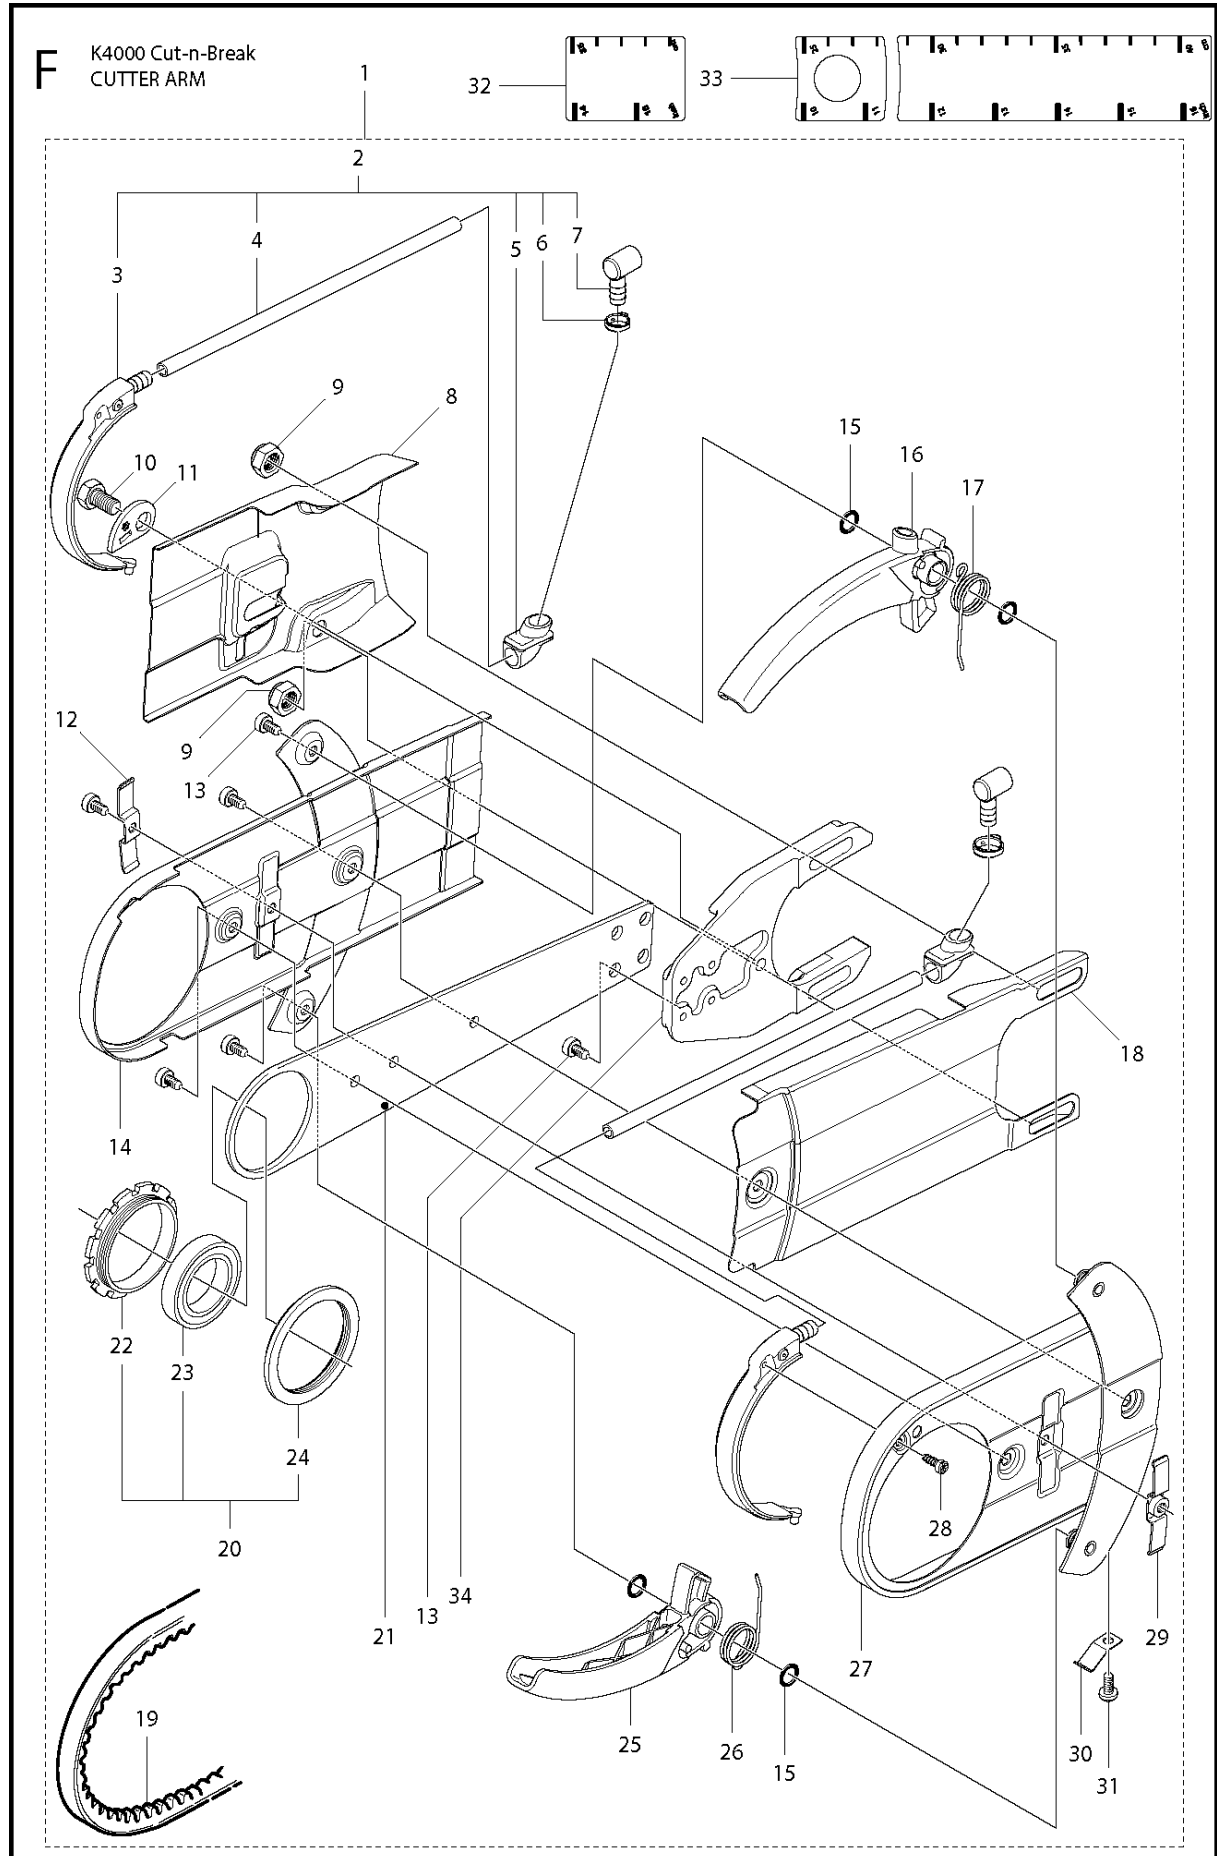

## MOTOR HOUSING

K 4000 Cut-n-Break, 2018-02

Ref	Part No	Description	Remark	QTY	KIT
1	582 33 94-02	COVER		1	
2	589 53 01-01	SCREW ITXSCT		2	
3	574 35 35-05	SCREW ITXSCT		3	
4	735 11 36-50	SPRING WASHER		4	
5	574 35 35-07	SCREW ITXSCT		1	
6	732 25 14-01	HEXAGON LOCKING NUT		2	
7	501 98 02-01	COUPLER		1	
8	577 38 40-01	CABLE ASSY		1	
9	589 78 68-01	SCREW		1	
10	735 21 24-01	LOCKWASHER		1	
11	582 33 50-01	MOTOR HOUSING		1	
13	589 91 12-02	CARBON BRUSH	120V	1	15
13	589 91 12-01	CARBON BRUSH	230V	1	15
15	581 05 85-05	BRUSH HOLDER	230V	1	
15	581 05 85-06	BRUSH HOLDER	120V	1	
16	505 53 03-07	AIR STREAM DIRECTOR		1	
17	503 21 53-96	SCREW ITXSCT		2	
18	582 58 41-02	STATOR ASSY	100-120V	1	
18	582 58 41-01	STATOR ASSY	230V	1	
19	589 60 93-02	DECAL		1	
20	589 60 95-01	DECAL	US	1	
21	589 60 95-02	DECAL	RoW	1	

## CUTTER ARM

K 4000 Cut-n-Break, 2018-02

Ref	Part No	Description	Remark	QTY KIT
1	504 61 31-02	CUTTER ARM	Incl. 2 - 34	1
2	544 10 50-05	HOSE	Incl. 3 - 7	1
3	504 87 52-01	SEALING		1
4	581 89 38-02	HOSE		1
5	506 40 57-02	GROMMET		1
6	506 09 56-05	HOSE CLAMP		1
7	506 40 98-02	NIPPLE		1
8	544 95 24-01	BELT GUARD		1
9	731 23 18-01	HEXAGON NUT		2
10	725 24 45-71	SCREW EHHM		1
11	544 42 98-01	ECCENTRIC		1
12	506 40 56-01	DEFLECTION LIMITER		1
13	503 21 53-10	SCREW ITXSCM		9
14	544 42 15-01	BELT GUARD ASSY		1
15	503 26 30-08	O-RING		4
16	506 40 64-03	BLADE GUARD		1
17	506 40 61-01	SPRING		1
18	544 42 14-01	BELT GUARD ASSY		1
19	506 37 27-20	BELT		1
20	593 99 27-01	SERVICE KIT	Incl. 22 - 24	1
21	574 44 75-01	BAR PLATE		1
22	506 40 28-02	BEARING CAGE		1
23	544 10 59-01	BEARING		1
24	506 40 29-02	BUSHING		1
25	506 40 65-02	BLADE GUARD		1
26	506 40 61-02	SPRING		1
27	506 40 46-03	WEAR PROTECTION		1
28	503 21 28-10	SCREW CCRPANT		1
29	506 40 56-02	DEFLECTION LIMITER		1
30	506 40 51-01	STOP		1
31	724 12 84-01	SCREW CRPANM		1
32	505 47 37-01	LABEL		1
33	544 37 44-02	LABEL		1
34	522 47 27-01	BAR BRACKET		1