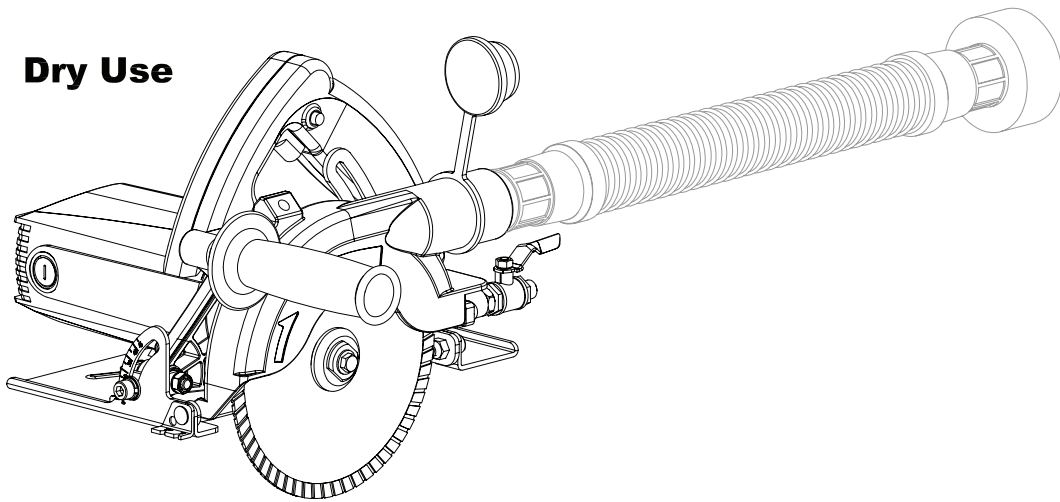

Alpha® 6" Electric Wet/Dry Stone Cutter Parts List

Wet Use

Dry Use

Part No: ESC-150/ESC-250

Printed Version: 01/2022

Alpha Professional Tools®

16 Park Dr Ste 9, Franklin, NJ 07416 • 800-648-7229 • Fax: 800-286-0114

www.alpha-tools.com