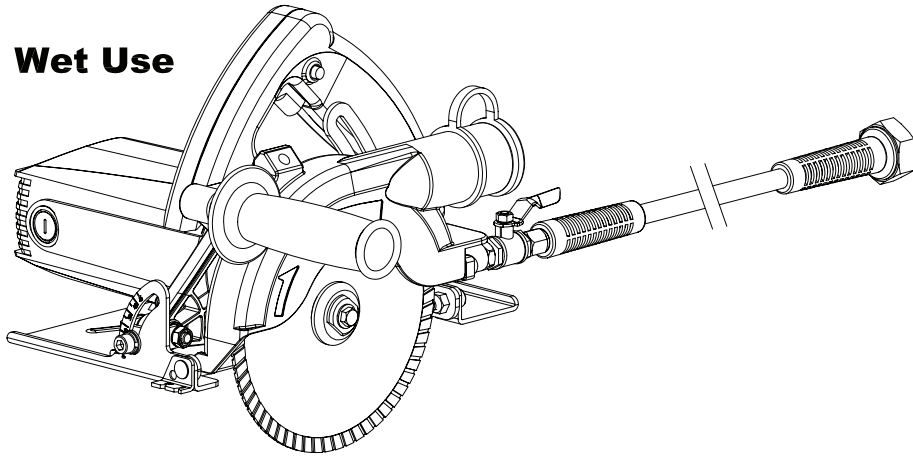

Alpha® 6" Electric Wet/Dry Stone Cutter Parts List

Wet Use