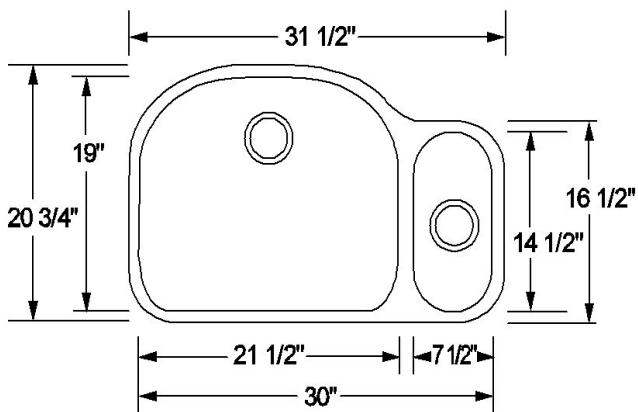

#### Dimensions

- Overall Size: 31 1/2 x 20 3/4
- Left Bowl: 21-1/2" x 19" x 9"D
- Right Bowl: 7-1/2" x 14-1/2" x 5"D
- Drain Opening: 3 1/2"

#### Product Specification

The undermount sink shall be 31 1/2" in length and 20 3/4" in width. Sink shall be made of 16 gauge stainless steel. Sink shall have brushed finished rim. Sink shall be a double bowl. Sink shall be an Artisan model AR3121-D9/5.

### Dimensions

- Overall Size: 31 1/2 x 20 3/4
- Left Bowl: 7-1/2" x 14-1/2" x 5"D
- Right Bowl: 21-1/2" x 19" x 9"D
- Drain Opening: 3 1/2"

### Product Specification

The undermount sink shall be 31 1/2" in length and 20 3/4" in width. Sink shall be made of 16 gauge stainless steel. Sink shall have brushed finished rim. Sink shall be a double bowl. Sink shall be an Artisan model AR3121-D9/5 R.