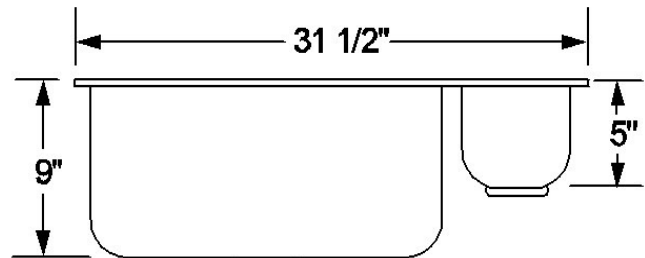

#### Dimensions

- Overall Size: 31 1/2 x 20 3/4
- Left Bowl: 21-1/2" x 19" x 9"D
- Right Bowl: 7-1/2" x 14-1/2" x 5"D
- Drain Opening: 3 1/2"

#### Product Specification

The undermount sink shall be 31 1/2" in length and 20 3/4" in width. Sink shall be made of 16 gauge stainless steel. Sink shall have brushed finished rim. Sink shall be a double bowl. Sink shall be an Artisan model AR3121-D9/5.

### Dimensions

- Overall Size: 31 1/2 x 20 3/4
- Left Bowl: 7-1/2" x 14-1/2" x 5"D
- Right Bowl: 21-1/2" x 19" x 9"D
- Drain Opening: 3 1/2"