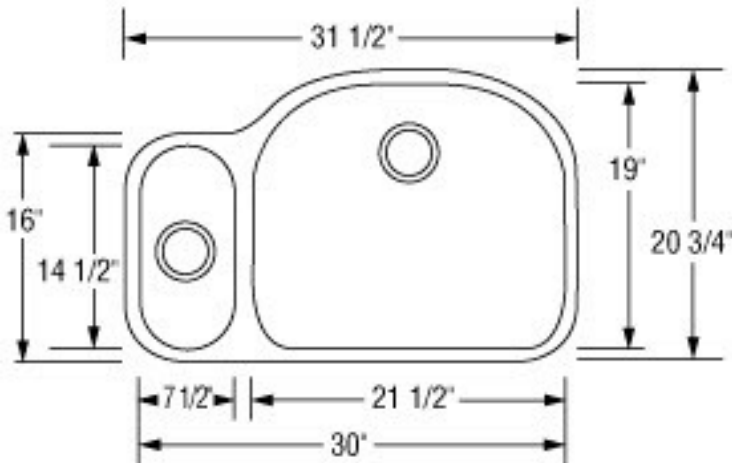

#### Dimensions

- Overall Size: 31 1/2 x 20 3/4
- Left Bowl: 21-1/2" x 19" x 9"D
- Right Bowl: 7-1/2" x 14-1/2" x 5"D
- Drain Opening: 3 1/2"

#### Product Specification

The undermount sink shall be 31 1/2" in length and 20 3/4" in width. Sink shall be made of 16 gauge stainless steel. Sink shall have brushed finished rim. Sink shall be a double bowl. Sink shall be an Artisan model AR3121-D9/5.

### Dimensions

- Overall Size: 31 1/2 x 20 3/4
- Left Bowl: 7-1/2" x 14-1/2" x 5"D
- Right Bowl: 21-1/2" x 19" x 9"D
- Drain Opening: 3 1/2"

### Product Specification

The undermount sink shall be 31 1/2" in length and 20 3/4" in width. Sink shall be made of 16 gauge stainless steel. Sink shall have brushed finished rim. Sink shall be a double bowl. Sink shall be an Artisan model AR3121-D9/5 R.