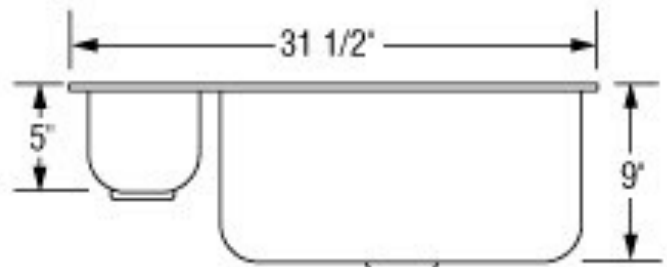

Product Specification

The undermount sink shall be 31 1/2" in length and 20 3/4" in width. Sink shall be made of 16 gauge stainless steel. Sink shall have brushed finished rim. Sink shall be a double bowl. Sink shall be an Artisan model AR3121-D9/5 R.