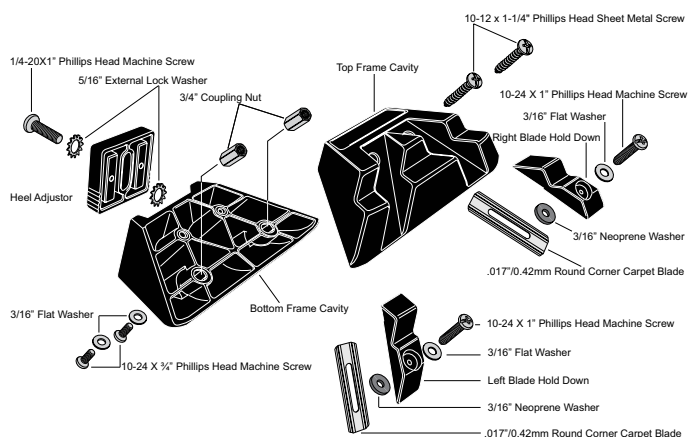

Pro Knee® GoofProof® Wall Trimmer

GoofProof®
WALL TRIMMER

Spec Sheet - GoofProof® Wall Trimmer

Features:

- Automatic Blade Depth Adjustment Stop
- Super Strong Molded Plastic Frame Components
- Threaded Steel Inserts and Hardware
- Uses standard slotted blades

Performance:

- Cuts direct glue down carpet and inflexible carpet perfect the first time
- Beginner to professional cuts in under 60 seconds
- Trims soft sheetgoods, cove base toe and carpet easily in one pass
- Patented design feels like an extension of your hand
- Use with left or right hand

Technical specifications:

Gross Weight: 8.95 oz

Dimensions: 6.125" Length x 2.25" Height x 3.5" Width

Use on:

- Direct Glue Down Carpet
- Inflexible Carpet
- Carpet Tiles
- Soft sheet Goods
- Cove Base Toe
- All Types Of Rubber Tiles

Not for use on:

- Stretch In Carpet
- Hard Woods
- Ceramics

Assembly & Parts:

Illustration above shows
Left hand cutting position.
Illustration on Left shows
Right hand cutting position.