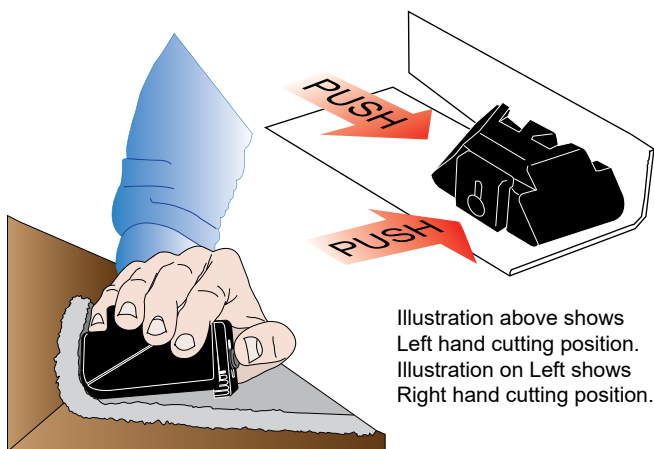

Pro Knee® GoofProof® Wall Trimmer

GoofProof®
WALL TRIMMER

Spec Sheet - GoofProof® Wall Trimmer

Features:

- Automatic Blade Depth Adjustment Stop
- Super Strong Molded Plastic Frame Components
- Threaded Steel Inserts and Hardware
- Uses standard slotted blades

Performance:

- Cuts direct glue down carpet and inflexible carpet perfect the first time
- Beginner to professional cuts in under 60 seconds
- Trims soft sheetgoods, cove base toe and carpet easily in one pass
- Patented design feels like an extension of your hand
- Use with left or right hand

Technical specifications:

Gross Weight: 8.95 oz

Dimensions: 6.125" Length x 2.25" Height x 3.5" Width

Use on:

- Direct Glue Down Carpet
- Inflexible Carpet
- Carpet Tiles
- Soft sheet Goods
- Cove Base Toe
- All Types Of Rubber Tiles

Not for use on:

- Stretch In Carpet
- Hard Woods
- Ceramics

Assembly & Parts:

Illustration above shows
Left hand cutting position.
Illustration on Left shows
Right hand cutting position.