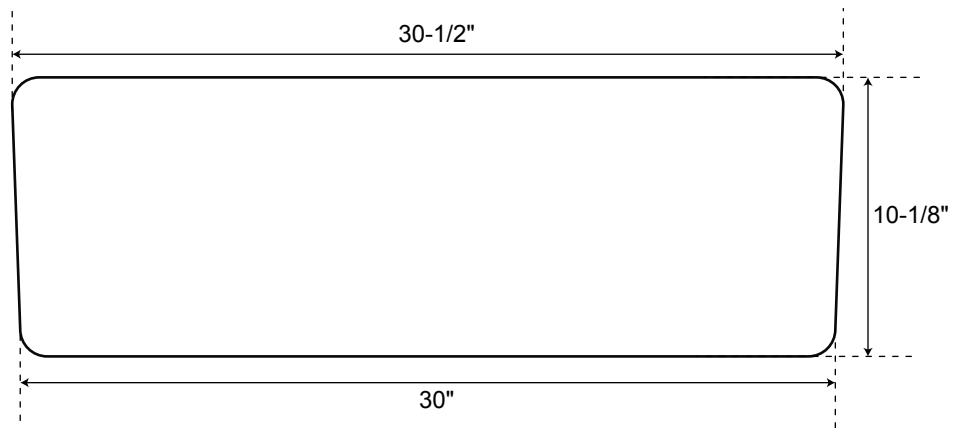

# SPECIFICATIONS

Overall Dimensions	30-1/2" L x 18" W (front to back) x 10-1/8" H
Bowl Measurements	29" L x 16-3/8" W (front to back)
Water Depth	8-1/4"
Drain Hole	3-1/2"
Rim	3/4"

# 30"

Single Bowl Fireclay  
Farmhouse Sink

*Approximate measurements for comparison only.*

Front

Top