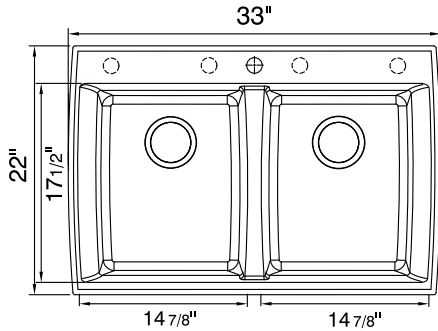

ACDM3302-D108

Artisan Composite Dual Mount Double Bowl Sink

Model: ACDM3302-D108

Dimensions

- Overall Size: 33" x 22"
- Left Bowl Size: 14 7/8" x 17 1/2" x 10" D
- Right Bowl Size: 14 7/8" x 17 1/2" x 8" D
- Drain Opening: 3 1/2"

Model Code:	Overall		Left bowl			Right bowl			Min. cabinet
	L	W	L	W	D	L	W	D	
	33	22	14^{7/8}	17^{1/2}	10	14^{7/8}	17^{1/2}	8	36"

Complies with ASME A112.19.3-2000

Features

- No Dyes Or Pigments, Solid Color Throughout
- Only Natural Quartz Particles
- One Pre-Drilled Central Faucet Hole
- 3-Part Drilled Faucet Holes
- Cut Out Template Provided
- Installation Clips Included
- Manufactured In Great Britain

Benefits

- Unique Low Porosity Of Material Prevents Staining
- Withstands Extreme Temperature Variations Without Effect
- Extremely Resistant to Damage by Scratch & Impact
- Structure Ensures Resistant to Common Household Chemicals
- Extremely Resistant to Fading & Discoloration With Water & UV Light

Product Specification

The dual mount sink shall be 33" in length and 22" in width. Sink shall be made of granite composite. Sink shall be a double bowl. Sink shall be an Artisan Composite with final model number to be determined.

Black Metallic ☐   Brown Metallic ☐