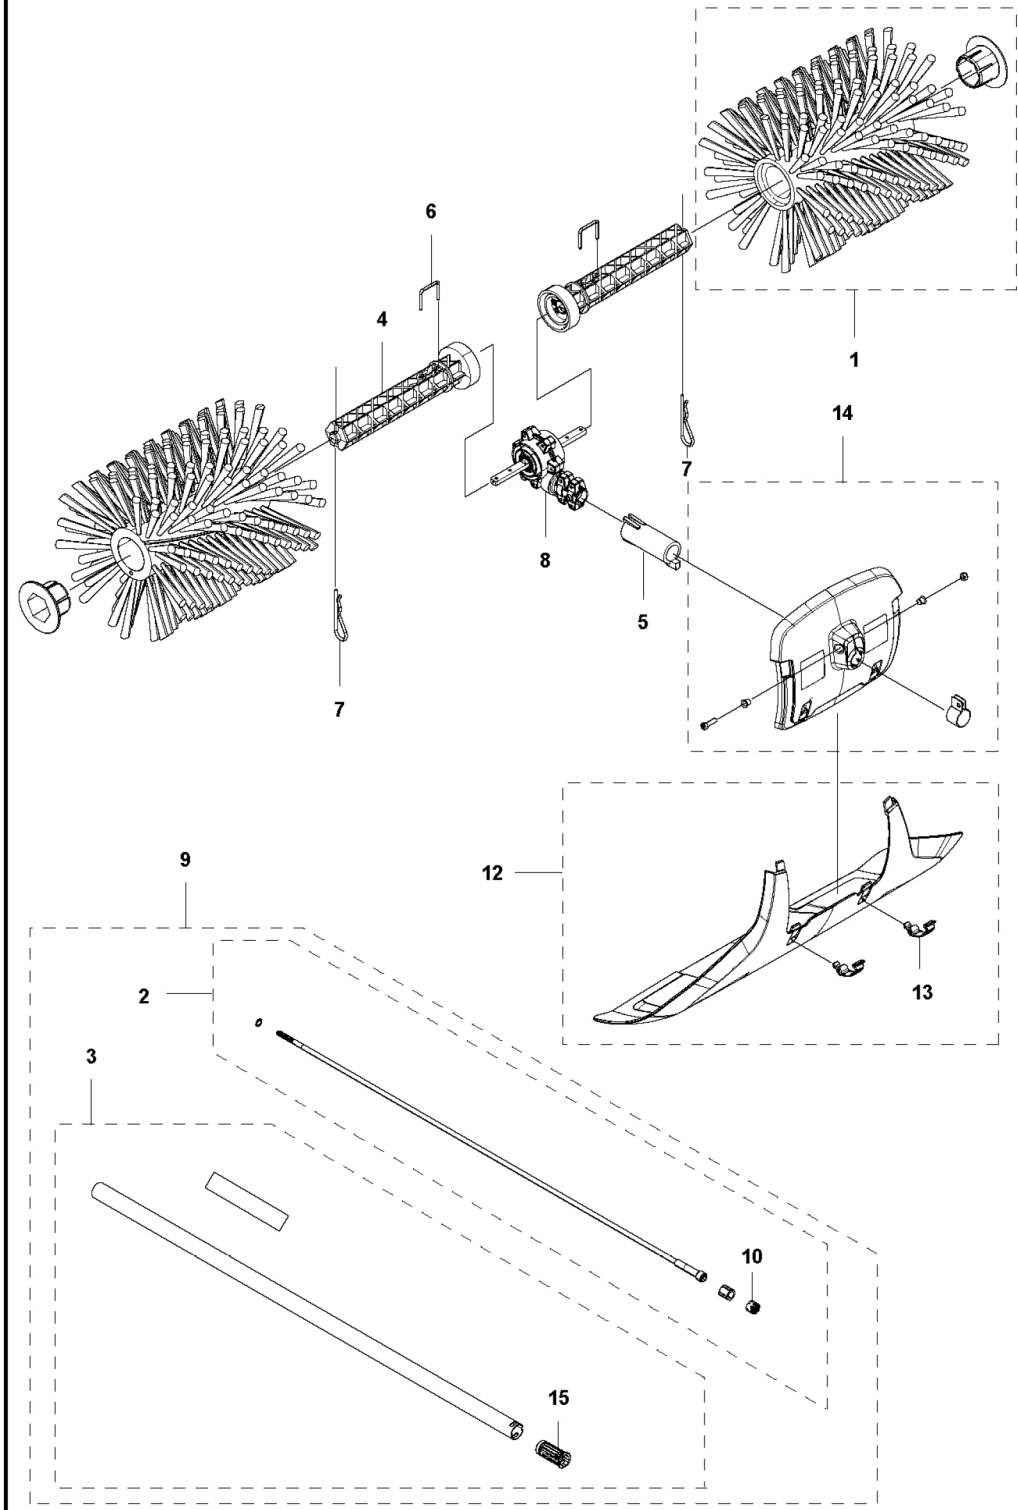

A BRISTLE BRUSH ATTACHMENT BR600

BRUSH CPL 588936501, DRIVE SHAFT ASSY 587676602
TUBE BRUSH, SWEEPER 587675902, ADAPTER 577874701
DISTANCE 588016501, RIVET 577875501
- LOCKING SPRING 578430301, GEAR ASSY 577634901
TUBE 579268802, CLIP 583938301
COVER CPL 579706901, BUCKLE - SNAP 503894702
COVER CPL 579709001 PLUG BRUSH/SWEEP- PLUG 579319501