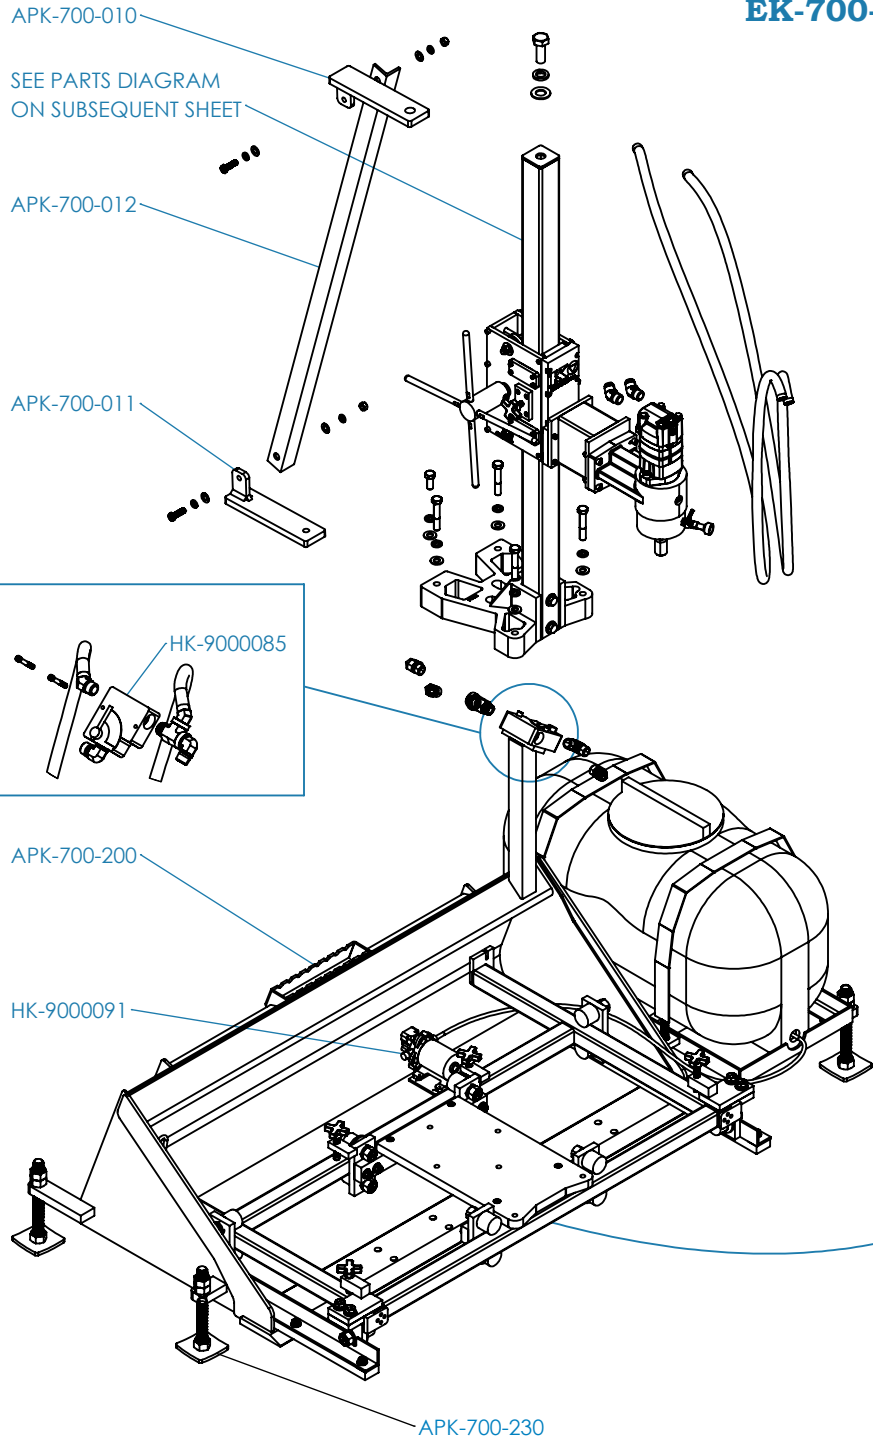

EK-700-HR12, 14 IN DIA. CAPACITY
(shown) EK-700-HR24, 24 IN DIA. CAPACITY
EK-700-HR36, 36 IN DIA. CAPACITY
EK-700-HR48, 48 IN DIA. CAPACITY

EK-700-HR12, 14 IN DIA. CAPACITY
(shown) EK-700-HR24, 24 IN DIA. CAPACITY
EK-700-HR36, 36 IN DIA. CAPACITY
EK-700-HR48, 48 IN DIA. CAPACITY

HK-9000082

HK-9000080

APK-201-024

APK-201-025

DP01853

-HR12

-HR24, 36, 48

APK-201-113