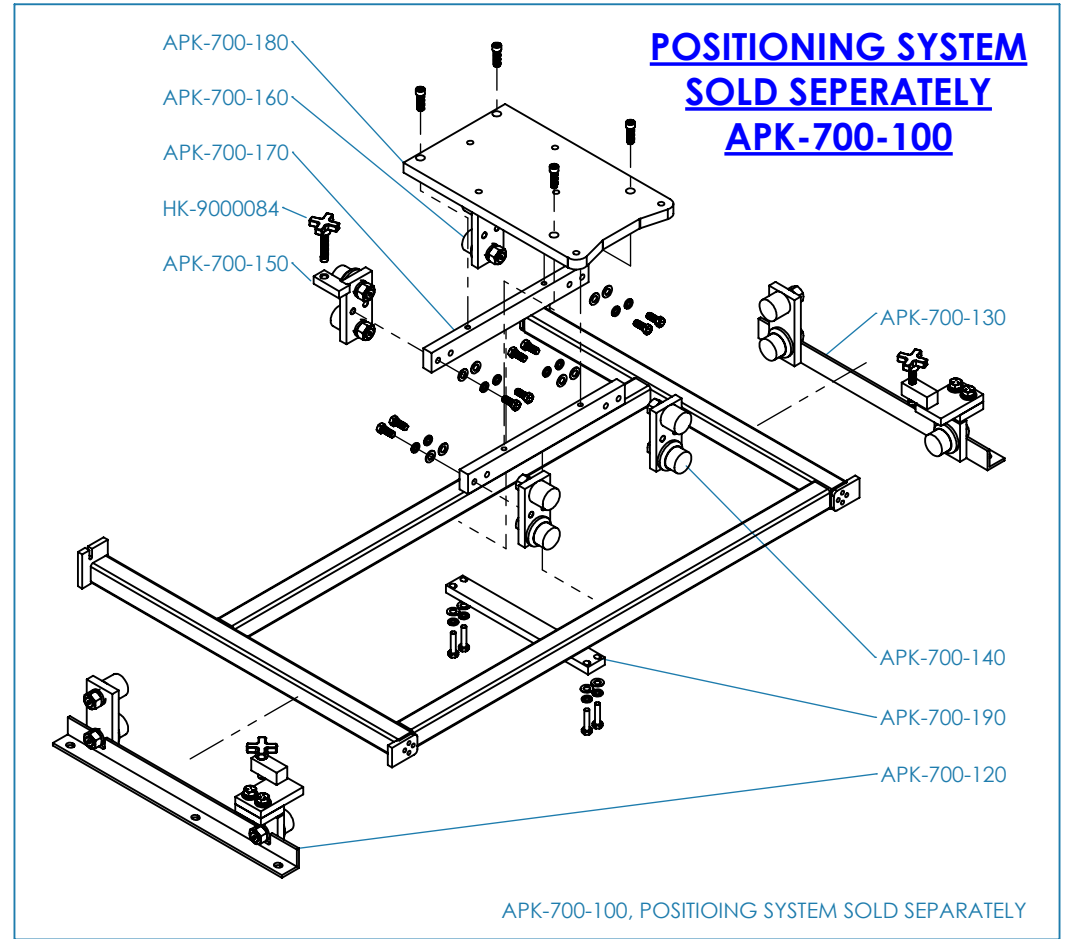

EK-700-HR12, 14 IN DIA. CAPACITY
(shown) EK-700-HR24, 24 IN DIA. CAPACITY
EK-700-HR36, 36 IN DIA. CAPACITY
EK-700-HR48, 48 IN DIA. CAPACITY

EK-700-HR12, 14 IN DIA. CAPACITY
(shown) EK-700-HR24, 24 IN DIA. CAPACITY
EK-700-HR36, 36 IN DIA. CAPACITY
EK-700-HR48, 48 IN DIA. CAPACITY

HK-9000082

HK-9000080

APK-201-024

APK-201-025

DP01853

-HR12

-HR24, 36, 48

APK-201-113