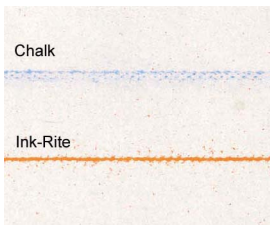

Marking Tools

Ink-Rite®

Precision snap line that uses ink for a bold and consistent marking line that won't scuff or wash away.

| Item Code |  |  |  |  | UPC |
|-----------|---|---|---|---|-----------------|
| IR101S-0 | 0.6 mm x 7.5 m (25 ft) | AUTO-WIND | 6 | 36 (6 sets) | 0-49296-05461-8 |

Quick Dry Ink

Snap line ink designed for permanent dry surface marking, with easy-fill nozzles.

Ink-Rite® Replacement Line

Premium braided nylon / polyester line for Ink-Rite® ink snap lines.

| Item Code |  |  |  |  | UPC |
|-----------|---|---|---|---|-----------------|
| PSB2-180 | |  | | | 0-49296-05408-3 |
| PSA2-180 | 180 ml / 6 oz |  | 3 | 60 | 0-49296-05411-3 |
| PSS2-180 | |  | | | 0-49296-05409-0 |