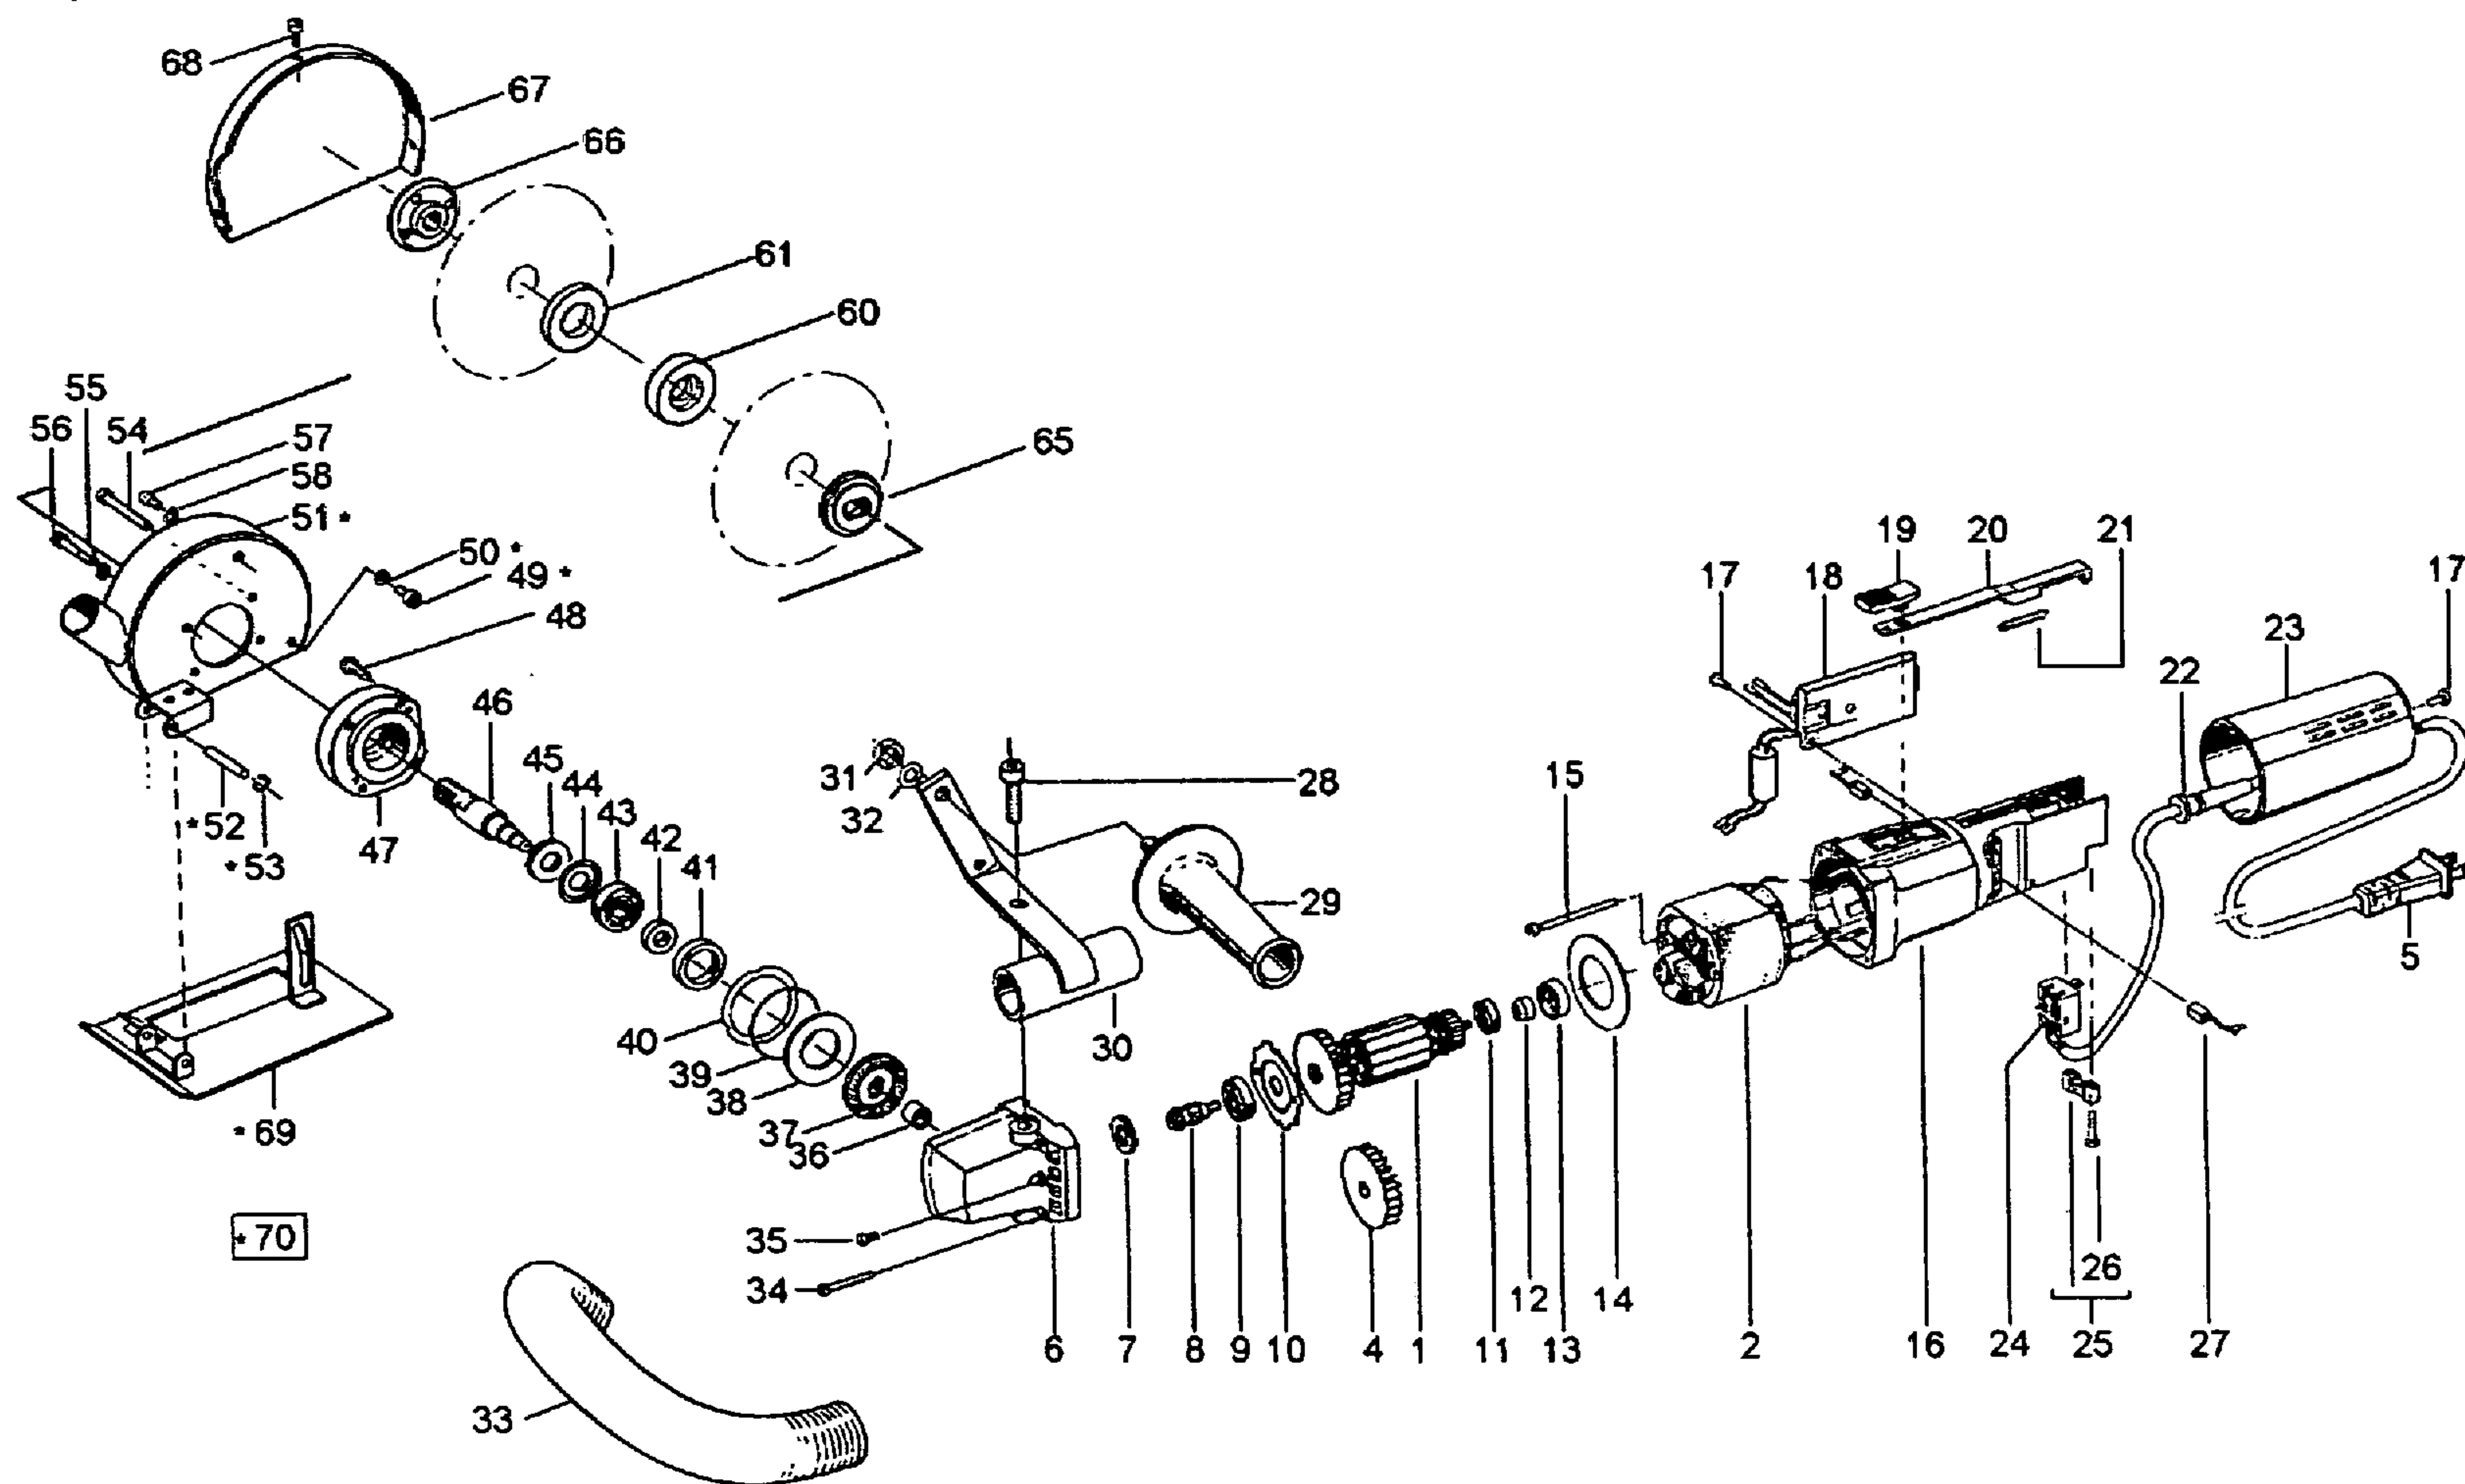

## DUSTLESS CONCRETE SAW

| Ref. No. | Part No. | Description   | Ref. No. | Part No. | Description     |
|----------|----------|---------------|----------|----------|-----------------|
| 1        | 241342   | Armature      | 39       | 159204   | O-Ring          |
| 2        | 292648   | Field         | 40       | 257572   | Washer          |
| 4        | 177644   | Fan           | 41       | 250122   | Bushing         |
| 5        | 218235   | Cord cpl.     | 42       | 250121   | Bushing         |
| 6        | 271365   | Gear Housing  | 43       | 119482   | Ball Bearing    |
| 7        | 256157   | Air Guide     | 44       | 251828   | Sealing Ring    |
| 8        | 310255   | Pinion        | 45       | 257747   | Ring            |
| 9        | 254442   | Bearing       | 46       | 272167   | Gear Shaft      |
| 10       | 269220   | Bearing Cover | 47       | 250119   | Cover           |
| 11       | 254443   | Bearing       | 48       | 192082   | Screw           |
| 12       | 219983   | Magnet Ring   | 49       | 107719   | Screw           |
| 13       | 209139   | Bearing Ring  | 50       | 105880   | Washer          |
| 14       | 159247   | Air Guide     | 51       | 252135   | Guard           |
| 15       | 225347   | Screw         | 52       | 240079   | Bolt            |
| 16       | 254379   | Motor Housing | 53       | 240087   | Washer          |
| 17       | 195715   | Screw         | 54       | 158674   | Screw           |
| 18       | 271969   | Electronic    | 55       | 100196   | Washer          |
| 19       | 211451   | Control Lever | 56       | 101605   | Screw           |
| 20       | 225304   | Control Rods  | 57       | 105.872  | Screw           |
| 21       | 195820   | Spring        | 58       | 101.788  | Washer          |
| 22       | 215848   | Cable Sleeve  | 60       | 272175   | Washer          |
| 23       | 334804   | Cover         | 61       | 251479   | Clamping Disc   |
| 24       | 251331   | Switch        | 65       | 132322   | Inner Flansch   |
| 25       | 215074   | Cable Clamp   | 66       | 132330   | Clamping Nut    |
| 26       | 213373   | Screw         | 67       | 252109   | Cover           |
| 27       | 250816   | Brush         | 68       | 229105   | Screw           |
| 28       | 251614   | Screw         | 69       | 255286   | Ground Plate    |
| 29       | 253433   | Side Handle   | 70       | 255289   | Cover           |
| 30       | 252077   | Handle        |          |          |                 |
| 31       | 251472   | Nut           | **       | 255691   | Grease          |
| 32       | 192929   | Washer        | **       | 100110   | Pin Spanner     |
| 33       | 253678   | Hose          | **       | 106461   | Fork Spanner    |
| 34       | 195693   | Screw         | **       | 228974   | Hexagon Key     |
| 35       | 258573   | Screw         | **       | 252188   | Cable Clip      |
| 36       | 159271   | Bearing       | **       | 229253   | Slotting Chisel |
| 37       | 250606   | Bevel Wheel   | **       |          | NOT SHOWN       |
| 38       | 159212   | Spring Washer |          |          |                 |