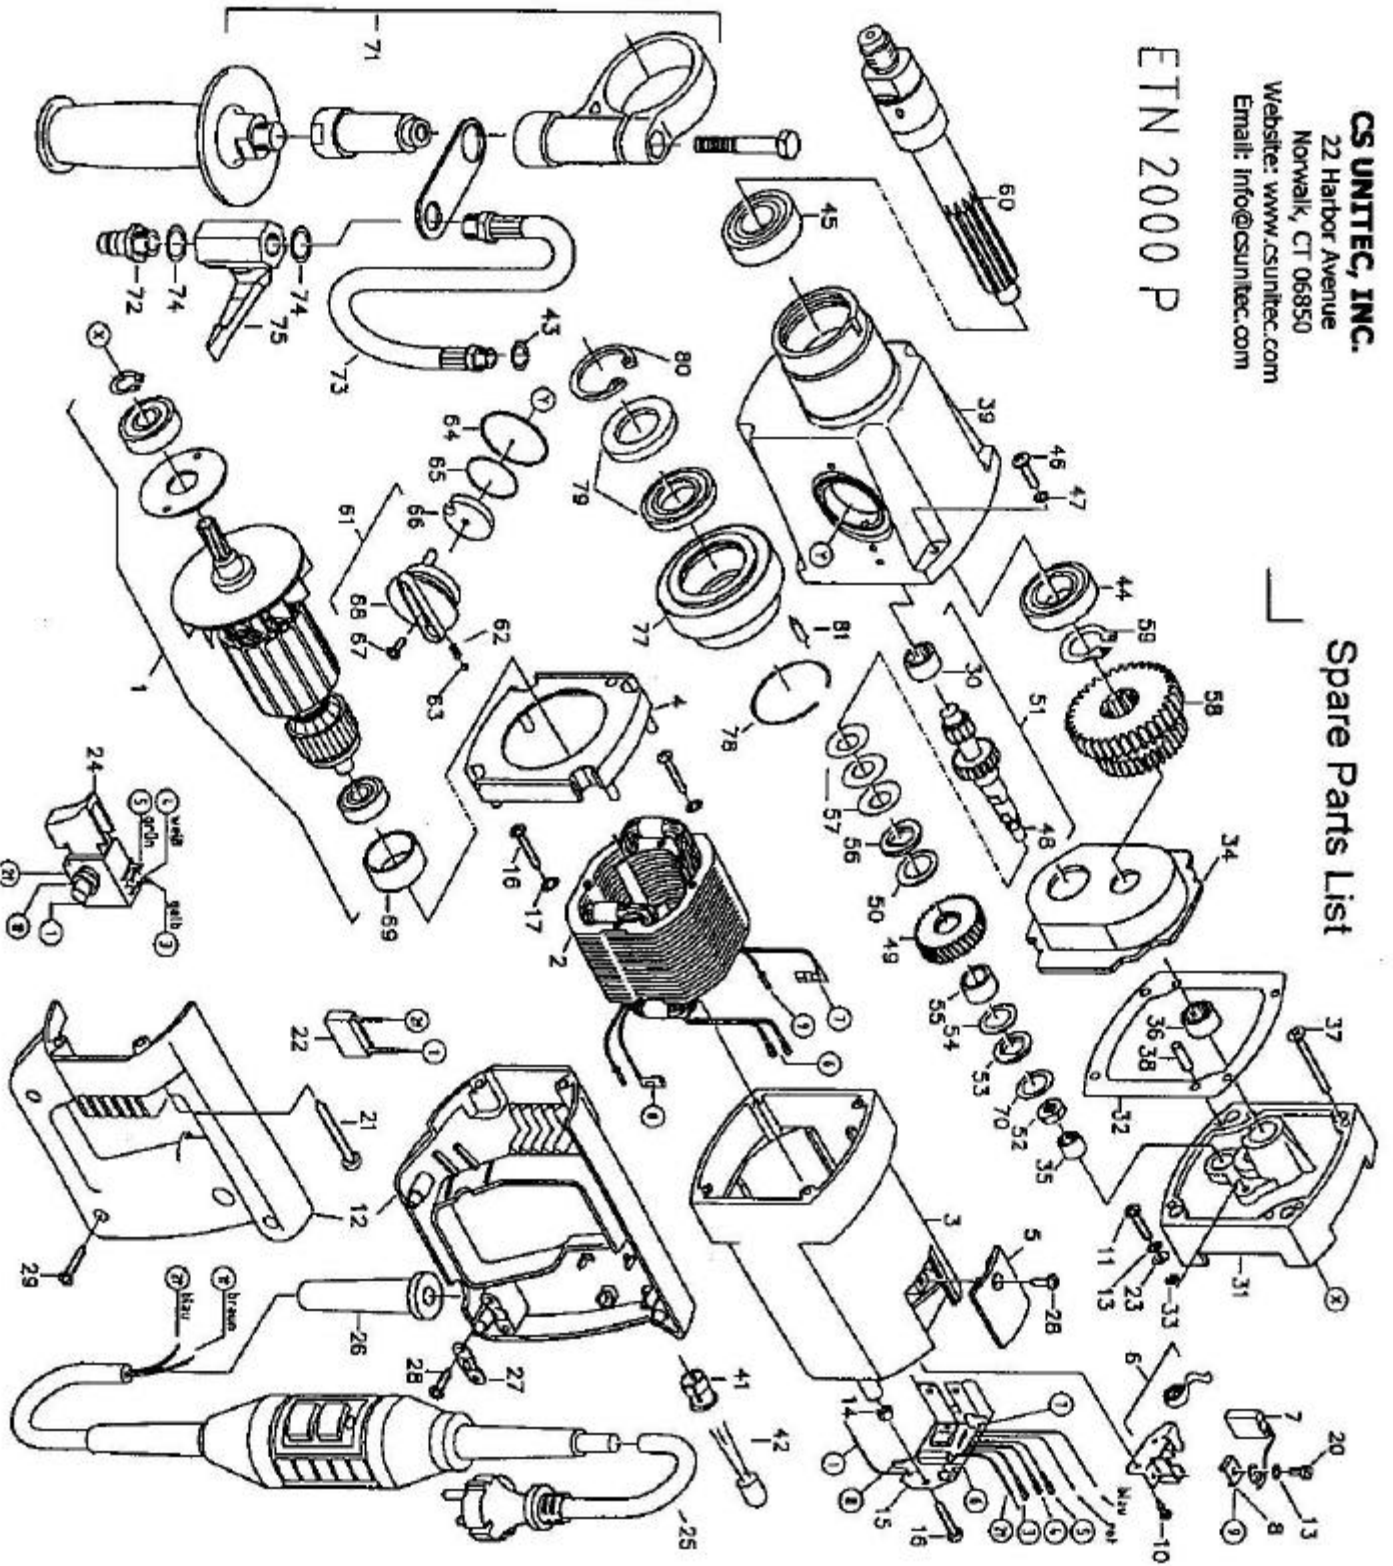

CS UNITEC, INC.
22 Harbor Avenue
Norwalk, CT 06850
Website: www.csunitec.com
Email: Info@csunitec.com

ETN 2000 P

Spare Parts List

*Prices to change without notice.
Not responsible for typographical errors.*

<u>POSITION</u>	<u>ITEM NO</u>	<u>DESCRIPTION</u>	
1	7342B100	Rotor Complete	
2	73320150	Stator	
3	73320200	Motor Housing	
4	73320140	Air Guiding Ring	
5	73320215	Brush Holder Cover	
6	80201199	Carbon Brush Holder	
7	80700019	REPLACED BY 80700040	
8	73320210	Contact Washer	
10	80201252	Screw, Self Tapping	
11	80201131	Screw	
12	73421261	Handle Halfs, Pair	
13	80200752	Washer	
14	80201295	Plastic Nut	
15	73421280	SEE # 73428280	
16	80201273	Screw	
17	80201362	Locking Disk	
20	80201154	Screw	
21	80201267	Screw	Replaces 050.0112
22	73320305	Condensor	
23	80201371	Washer	
24	80600116	Switch	
25	73119262	Connecting Cable	
26	71323255	Cable Sleeve	
27	71540330	Locking Flange	
28	80201270	Screw	
29	80201272	Screw	
30	80420116	Needle Sleeve	
31	73320610	End Shield	
32	73320620	Seal, Gearbox	
33	83000019	Ring	
34	73320625	Grease Chamber	
35	80420110	Needle Sleeve	Replaces 050.0161
36	80420131	Needle Bearing	
37	80201275	Screw	
38	80200580	Notched Pin 5x16	
39	73427400	Gearbox Housing for ETN 2000	110V
41	80601153	Holder	
42	80601154	LED	
43	83000106	Seal	
44	80410152	Ball Bearing	Replaces 050.0466
45	80410051	Ball Bearing	see #52412-011
46	80201204	Screw	
47	80201302	Spring Ring	
48	73421490	Intermediate Shaft	
49	73323550	Coupling Wheel	

CS Unitec, Inc.

22 Harbor Ave, Norwalk, CT 06850

Telephone: 203-853-9522 Toll Free: 800-700-5919 Fax: 203-853-9921

WebSite: www.csunitec.com E-Mail: info@csunitec.com