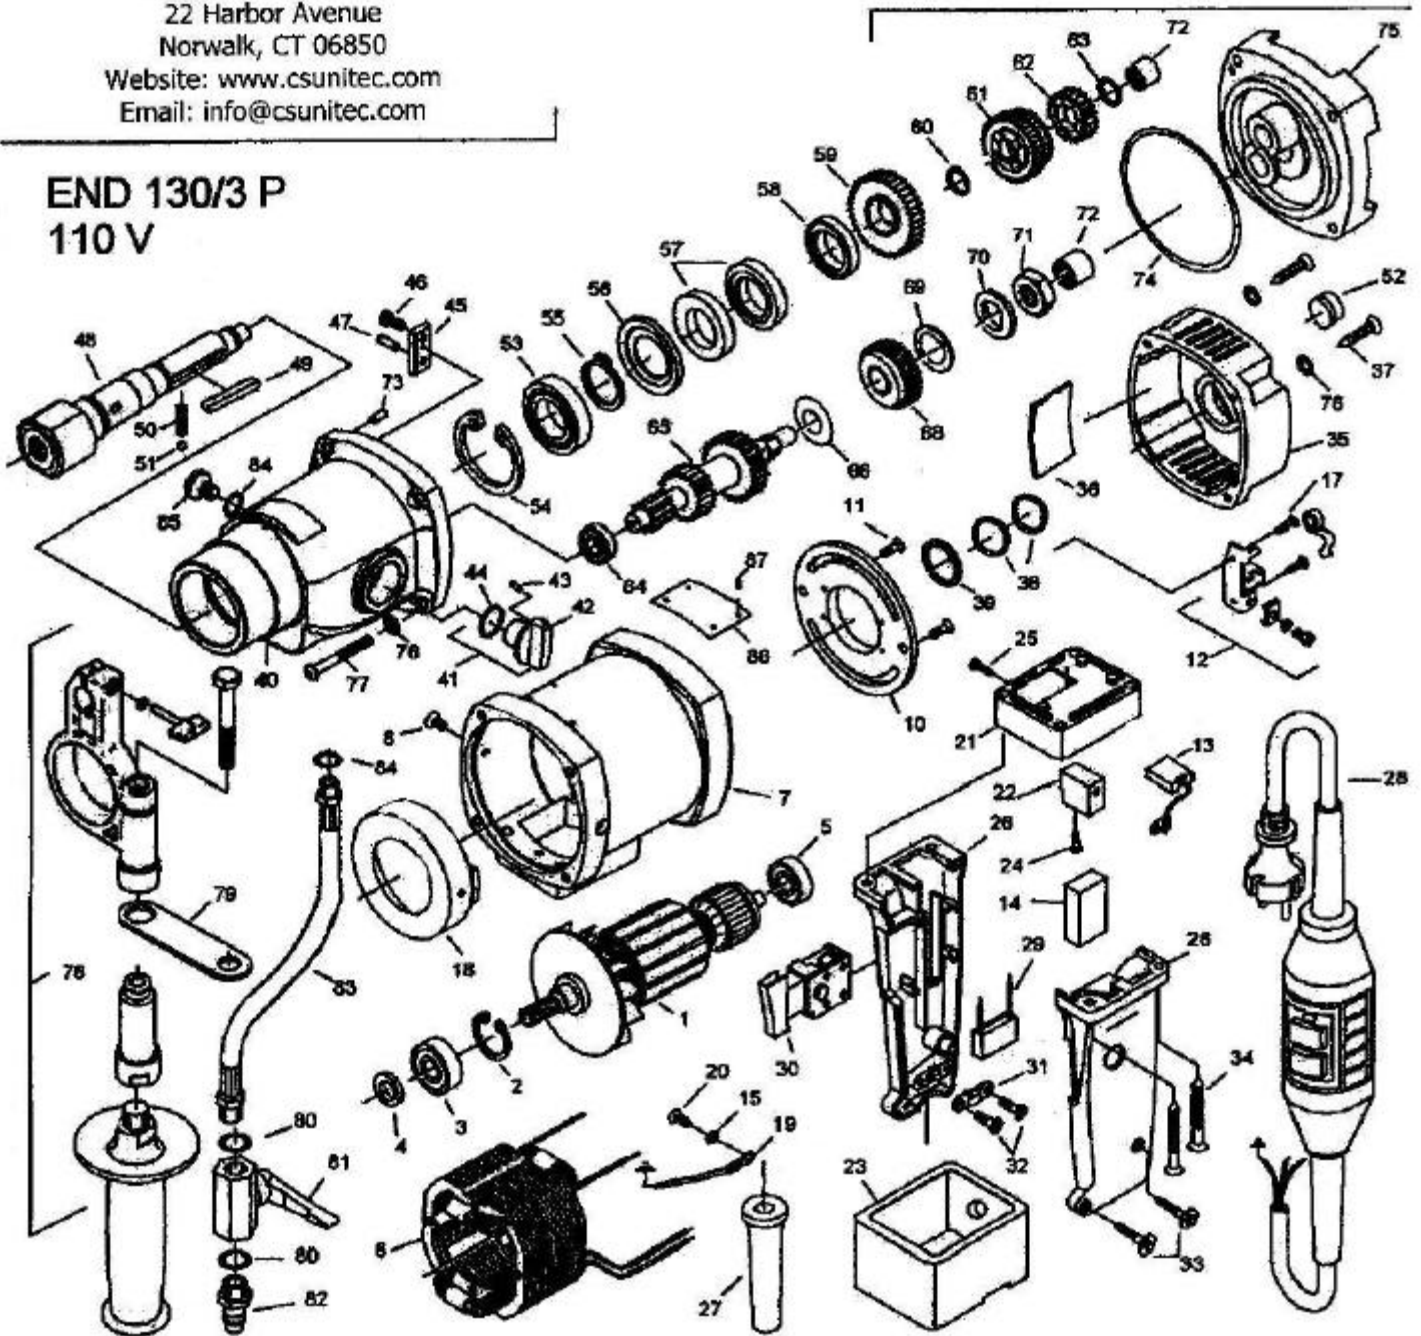

CS UNITEC, INC.

22 Harbor Avenue
Norwalk, CT 06850

Website: www.csunitec.com

Email: info@csunitec.com

**END 130/3 P
110 V**

*Prices to change without notice.
Not responsible for typographical errors.*

POS. NO.	ITEM NO	DESCRIPTION	
1	73331100	Armature-230 VOLT-END 130/3	110 V-SEE #73332100
2	80201333	Safety Ring 28/1.2	Replaces 050.0166
3	80410032	Ball Bearing	See 114 146
4	83000075	Shaft Seal	
5	80410021	Ball Bearing	See 100 579
6	73332150	Field for END 130/3P	
7	73331203	Motor Housing Isol.	
8	80201226	Screw	
10	73331215	Holder	
11	80201182	Screw	
12	80201199	Carbon Brush Holder	
13	80700019	REPLACED BY 80700040	
14	73320210	Contact Washer	
15	80200752	Washer	
16	80201154	Screw	
17	80201251	Screw	
18	73331140	Air Guiding Ring	
19	73331185	Strand	
20	80201200	Screw	
21	73331293	CIRCUIT BOARD	
22	73331295	Cooling Attachement Body	
23	73331266	Handle for Protection	
24	80201390	Screw	
25	80201201	Screw	
26	80900097	Pair of Handle Halfs	
27	71323255	Cable Sleeve	
28	7RF32262	CORD COMPLETE	
29	80500010	Condensor-SEE #80500014	
30	80600143	Switch	
31	71323330	Wire Locking Flange	
32	80201270	Screw	
33	80201271	Screw 4.2x16	
34	80201207	Screw	
35	73331240	Bearing Cap	
36	73331210	Cap	
37	80201204	Screw	
38	80200702	Spring	
39	83000090	O-Ring	
40	73331400	Gearbox Housing	
41	73331545	Gear Change Complete	
42	73331540	Knob	
43	80200577	Cylindrical Pin	
44	83000036	O-Ring	Replaces 050.0116
45	73331542	Gear Changing Lever	
46	80201330	Cylinder Head Screw	

CS Unitec, Inc.

22 Harbor Ave, Norwalk CT , 06850

Telephone: 203-853-9522 Toll Free: 800-700-5919 Fax: 203-853-9921

WebSite: www.csunitec.com E-Mail: iInfo@csunitec.com