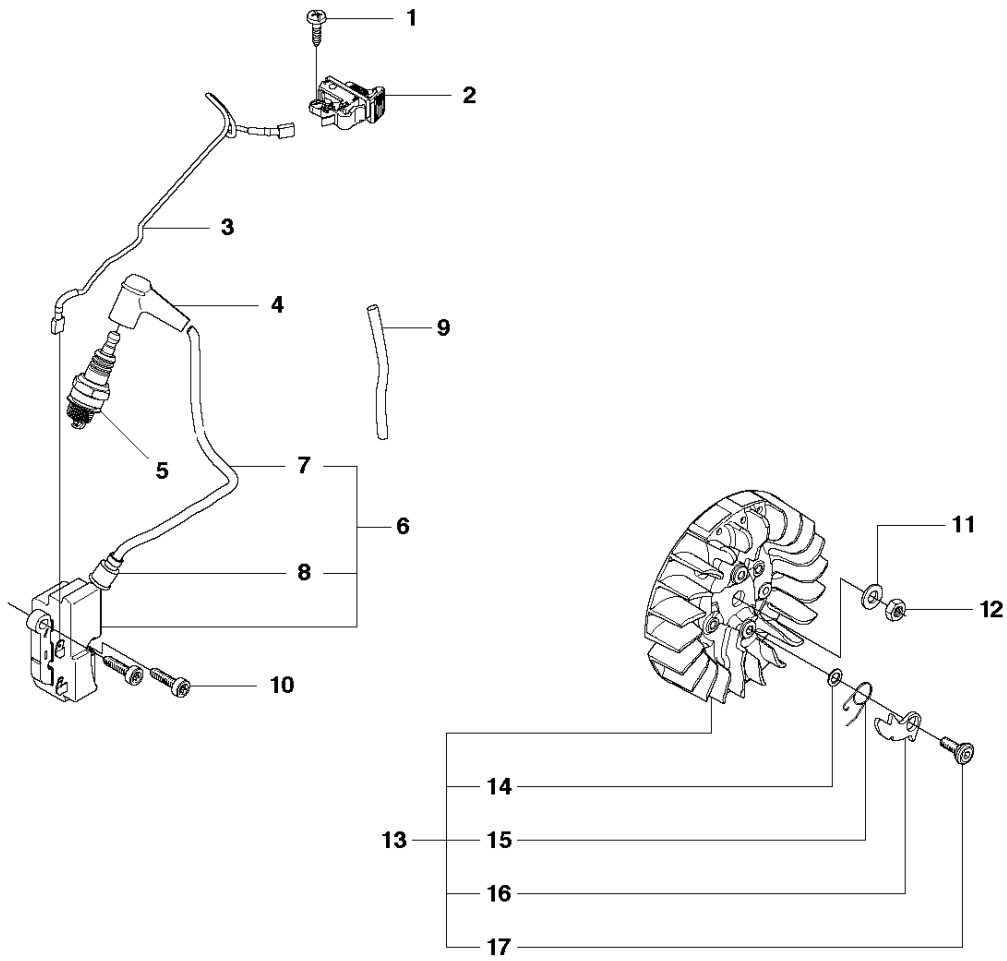

K970 II Chain

IGNITION SYSTEM

K970 II CHAIN, 2015-03

Ref	Part No	Description	Remark	QTY KIT
1	503 21 28-06	SCREW CCRPANT		1
2	506 31 86-03	STOP SWITCH		1
3	501 83 98-01	CABLE		1
4	501 48 54-02	SPARK PLUG CAP		1
5	503 23 51-09	SPARK PLUG	RCJ 6Y	1
6	510 11 56-05	IGNITION MODULE	Incl. 7 - 8	1
7	506 38 78-34	IGNITION CABLE		1
8	505 27 75-16	ISOLERHATT		1
9	576 85 16-02	PROTECTIVE HOSE		1
10	503 21 53-20	SCREW ITXSCM		2
11	503 23 01-01	WASHER		1
12	503 22 10-11	HEXAGON NUT		1
13	501 37 56-04	FLYWHEEL	Incl. 14 - 17	1
14	503 23 00-42	WASHER		2
15	501 63 48-01	SPRING		2
16	501 67 32-03	PAWL		2
17	506 00 69-01	SCREW		2