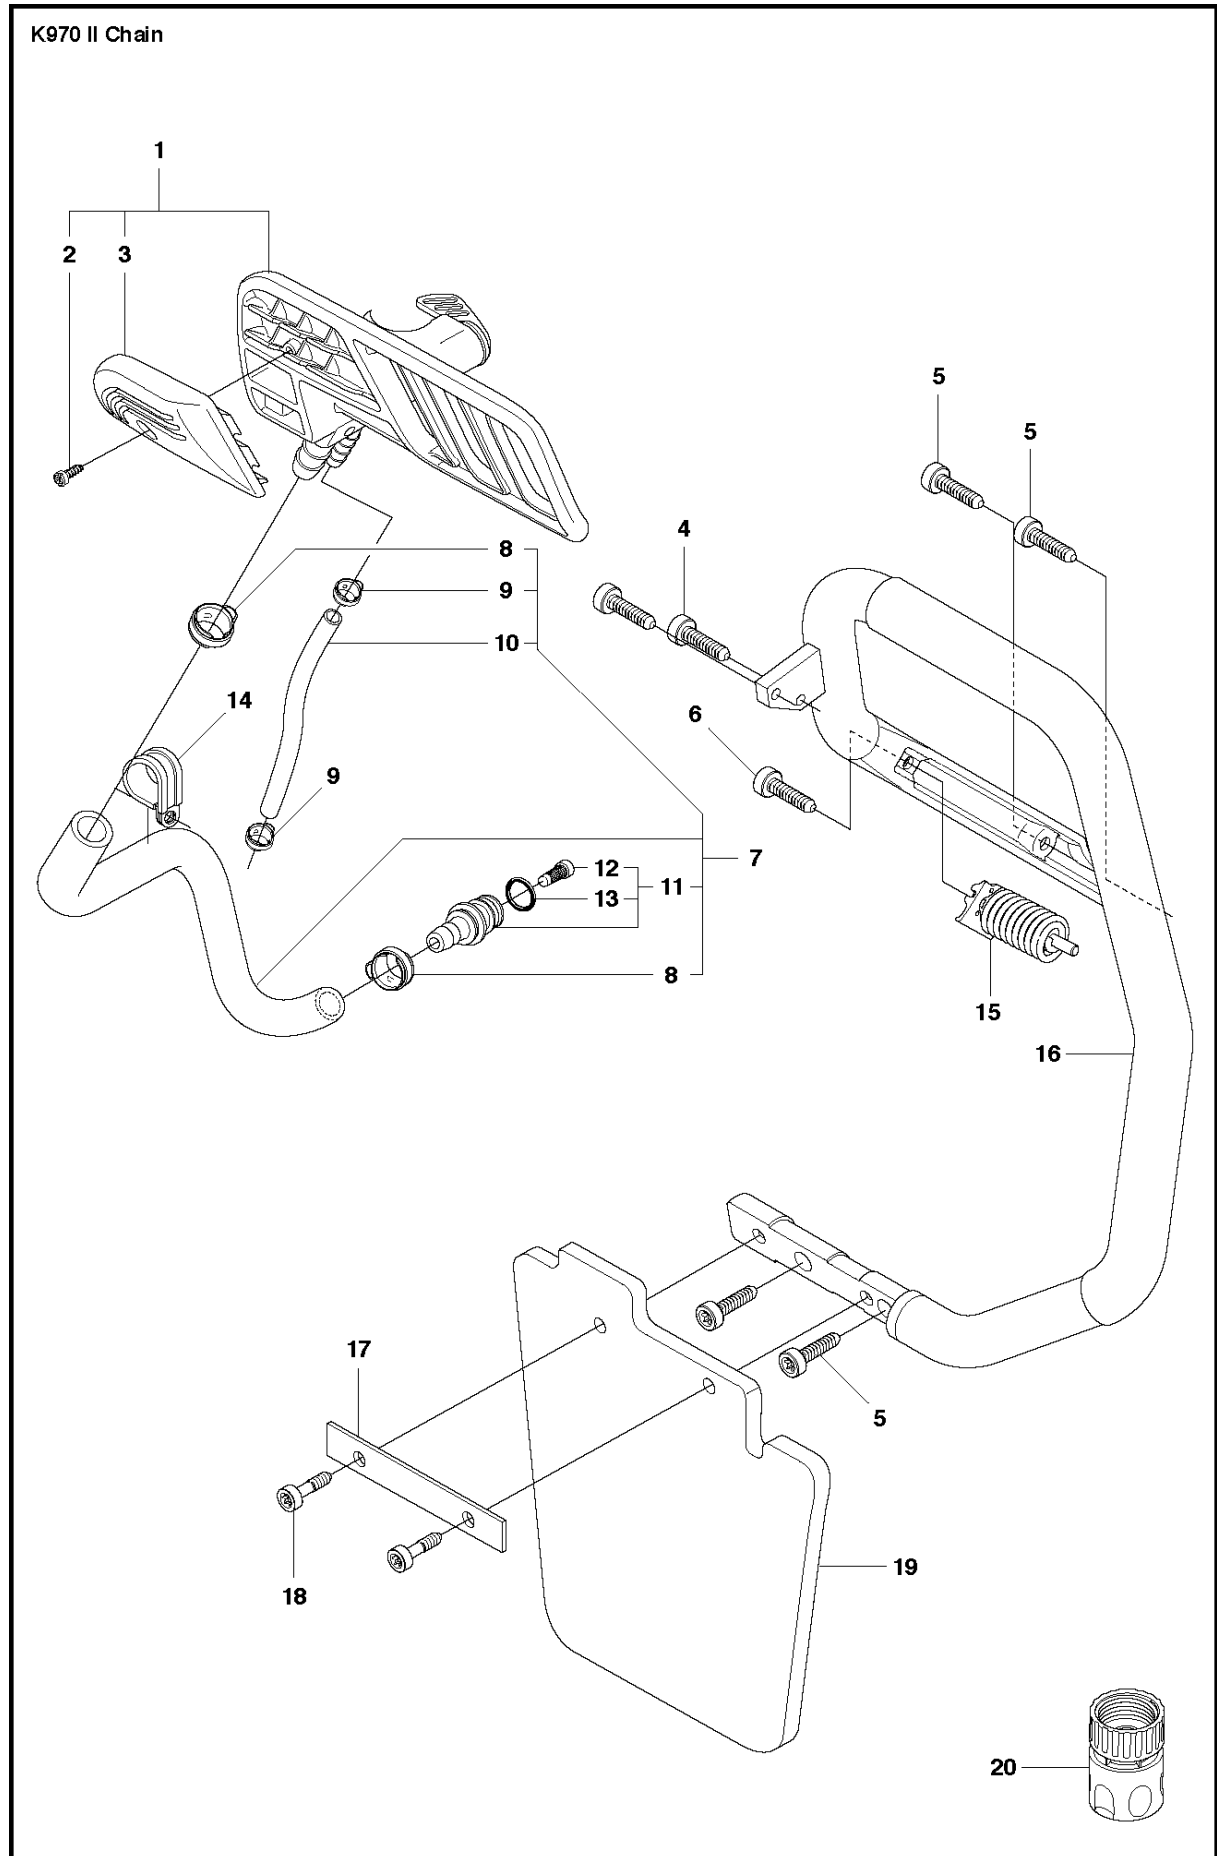

HANDLE

K970 II CHAIN, 2015-03

Ref	Part No	Description	Remark	QTY KIT
1	505 02 99-01	HAND GUARD	Incl. 2-3	1
2	503 21 27-10	SCREW CRPANT		1
3	506 33 24-02	RUBBER BLOCK		1
4	504 90 94-25	SCREW ITXSCT		2
5	503 21 54-20	SCREW ITXSCT		4
6	544 06 12-01	SCREW ITXSCM		1
7	506 32 89-51	HOSE KIT	Incl. 8 - 11	1
8	506 09 56-02	HOSE CLAMP		1
9	506 09 56-04	HOSE CLAMP		2
10	506 35 25-01	HOSE		1
11	506 29 57-02	NIPPLE	Incl. 12, 13	1
12	506 29 88-01	FILTER		1
13	503 26 30-21	O-RING		1
14	502 41 22-01	CLIP		1
15	585 90 56-01	ANTIVIBRATION ELEMENT		1
16	523 03 27-01	HANDLE		1
17	506 33 45-01	BACKING PLATE		1
18	501 98 10-20	SCREW ITXSCM		2
19	506 33 46-01	SPRAY GUARD		1
20	503 26 60-03	COUPLER	USA, Canada	1
20	503 26 60-04	COUPLER		1