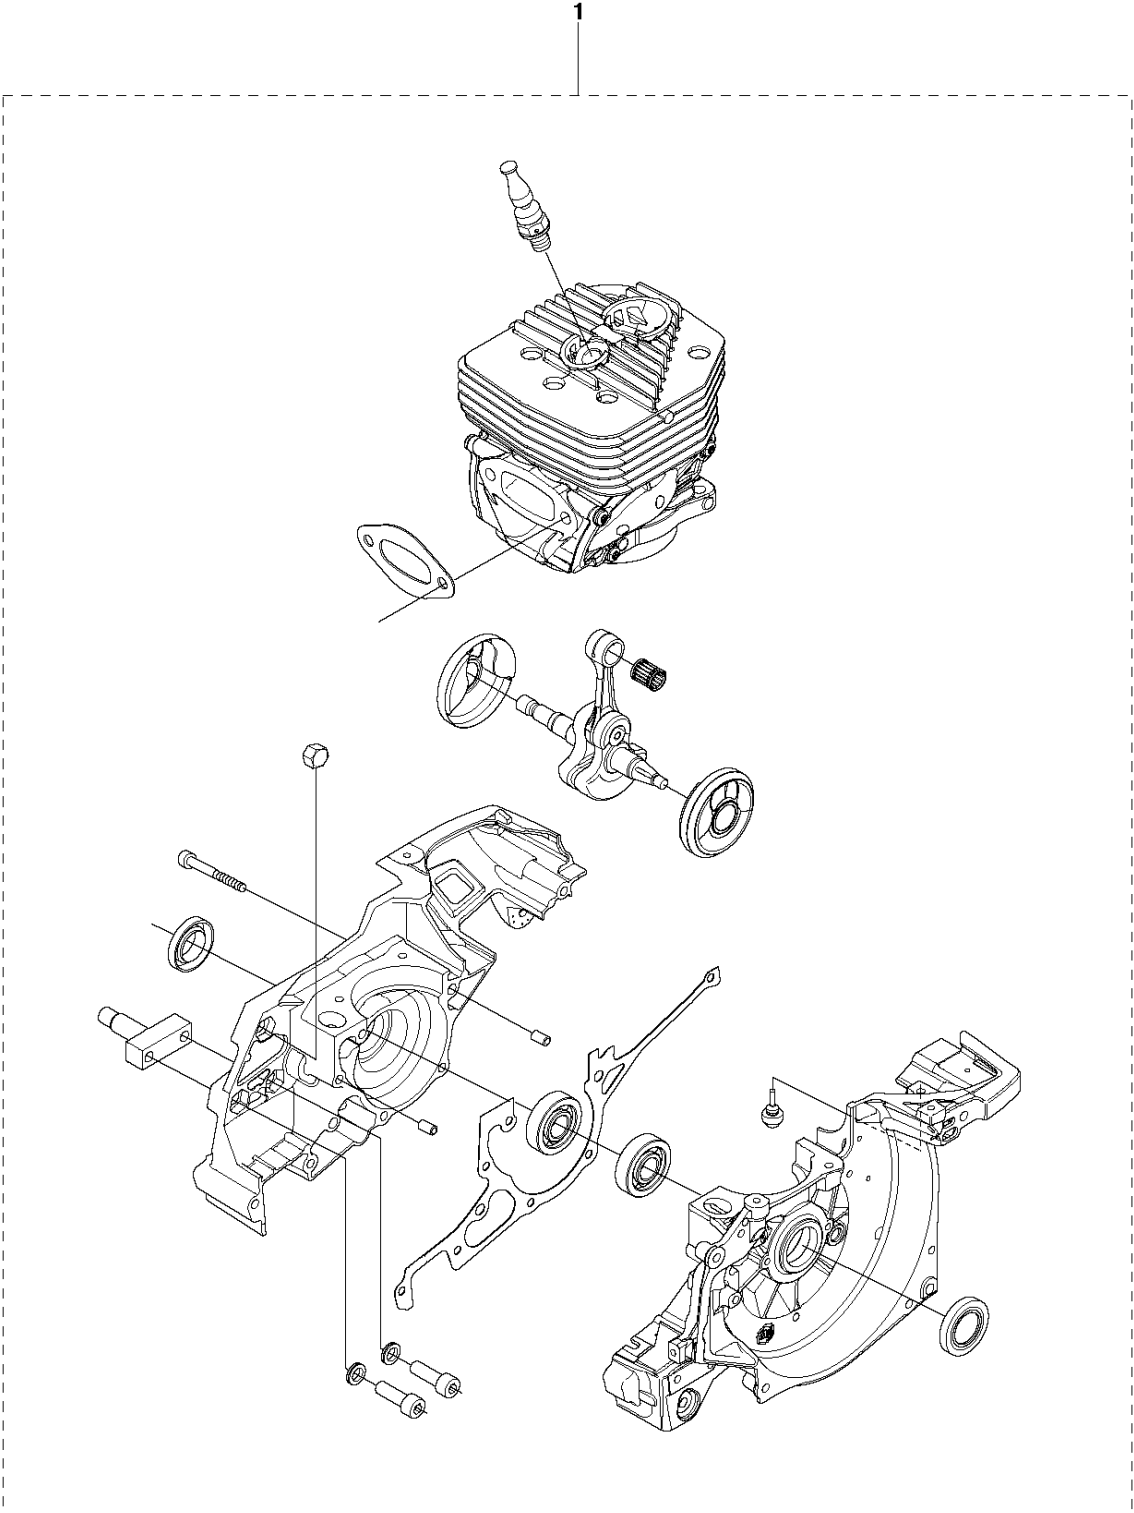

CYLINDER, PISTON & MUFFLER

K970 II CHAIN, 2015-03

Ref	Part No	Description	Remark	QTY KIT
1	544 21 84-40	SCREW ITXSCM		6
2	586 35 10-02	CYLINDER ASSY	Incl. 1, 9, 10, 13, 14	1
3	577 99 76-02	HEAT DEFLECTOR		1
4	506 37 81-01	GASKET MUFFLER		1
5	583 88 06-01	MUFFLER ASSY		1
6	503 21 53-25	SCREW ITXSCM		1
7	503 23 04-02	WASHER		1
8	584 91 22-01	DECOMPRESSION VALVE		1
9	579 34 00-01	GASKET		1
10	506 41 32-02	PISTON	Incl. 11, 12	1
11	503 28 90-35	PISTON RING		2
12	737 44 13-00	CIRCLIP		2
13	503 25 61-01	NEEDLE BEARING		1
14	578 11 91-01	SLEEVE		4
15	544 22 98-06	GASKET KIT	Incl. 4, 9, 16-19	1
16	503 26 02-04	SEALING RING		1
17	506 41 39-04	GASKET		1
18	577 98 89-01	GASKET		1
19	576 49 94-01	GASKET		1

K970 II Chain