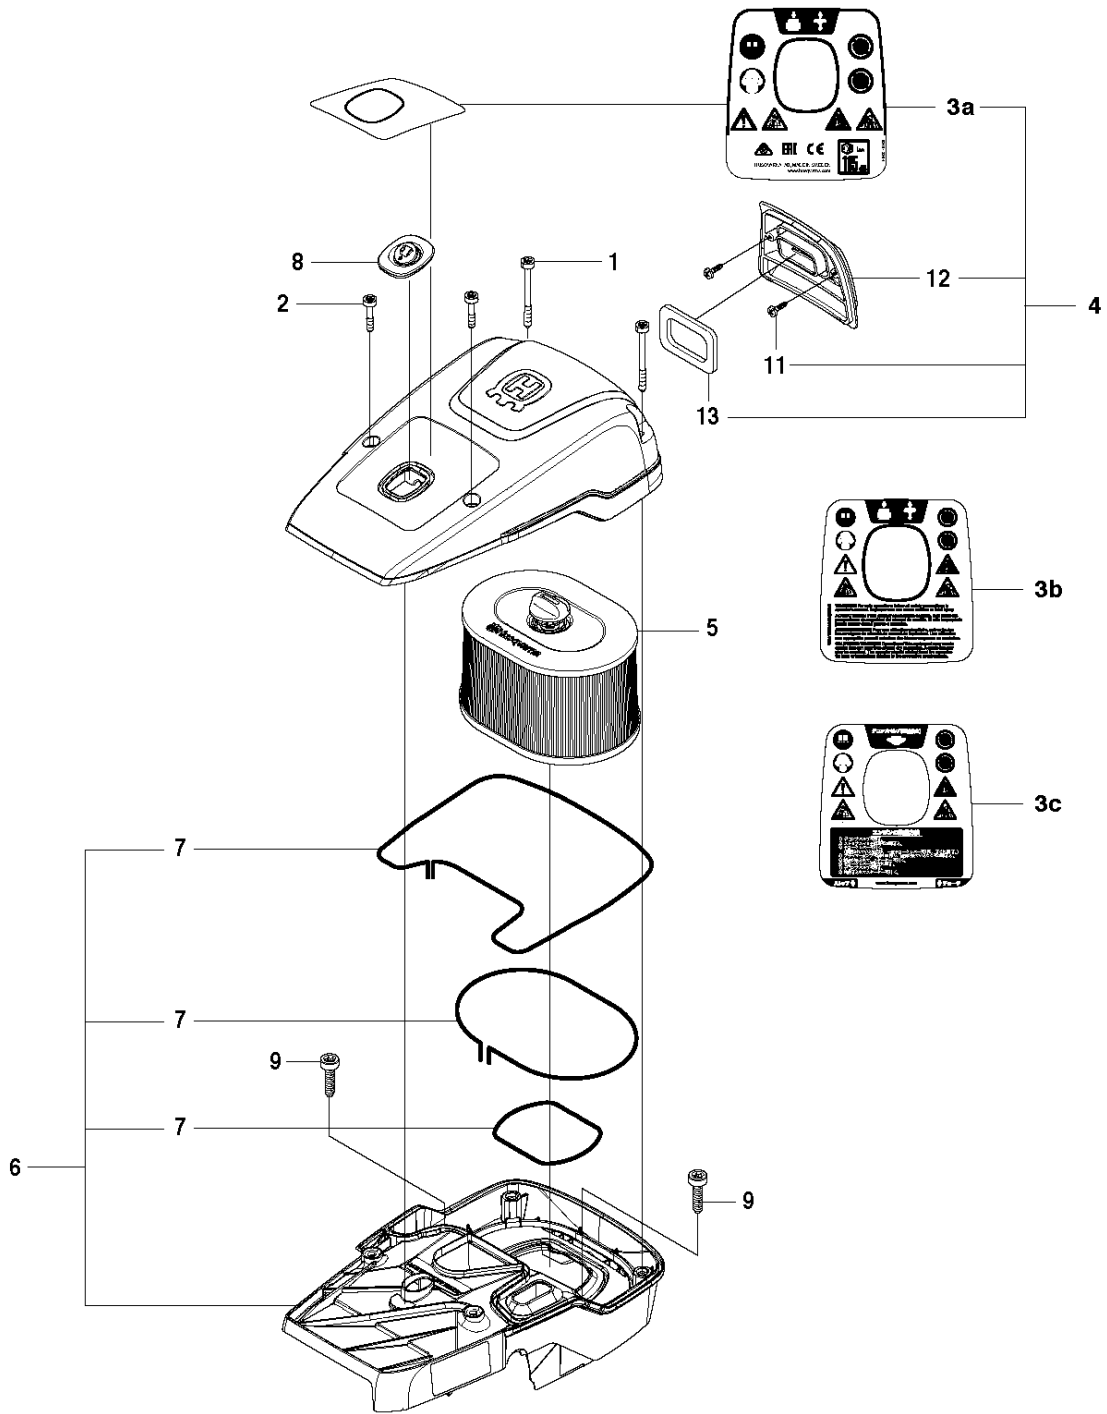

# SPARE PARTS LIST

POWER CUTTERS

K970 II CHAIN, 2015-03

K970 II Chain

10 — **K970**  
**CHAIN**

## AIR FILTER COVER

K970 II CHAIN, 2015-03

Ref	Part No	Description	Remark	QTY KIT
1	503 21 53-56	SCREW ITXSCM		2
2	503 21 53-26	SCREW ITXSCM		2
3a	584 91 33-04	DECAL		1
3b	584 91 33-01	DECAL		1
3c	584 91 33-03	DECAL		1
4	587 00 51-02	FILTER COVER ASSY		1
5	510 24 41-04	AIR FILTER		1
6	586 35 64-02	CYLINDER COVER ASSY	Incl. 7	1
7	525 61 70-04	SEALING	L=1,2 M. Cut to fit	2
8	585 42 83-01	PLUG		1
9	503 21 53-30	SCREW ITXSCM		2
10	525 57 16-04	DECAL		1
11	729 52 89-71	SCREW CRPANT		2
12	576 43 14-01	COVER		1
13	578 06 53-01	SEALING		1

## CARBURETOR

K970 II CHAIN, 2015-03

Ref	Part No	Description	Remark	QTY KIT
1	505 28 33-06	HOSE CLAMP		1
2	506 41 41-01	INLET PIPE		1
3	544 15 01-01	FLANGE		1
4	503 21 53-16	SCREW ITXSCM		2
5	544 11 39-01	CONSOLE		1
6	503 21 53-30	SCREW ITXSCM		1
7	506 41 42-01	PLATE		1
8	584 91 30-01	CARBURETOR	Walbro RWJ-5	1
9	505 14 84-01	LEVER		1
10	576 49 04-01	THROTTLE CABLE ASSY		1
11	522 85 62-01	FLANGE INLET PIPE		1
12	521 92 67-01	INLET PIPE		1
13	510 24 39-01	FILTER CONNECTION		1
14	501 97 18-01	SCREW ITXSCM		2
15	586 06 21-01	CHISEL GUIDE		1
16	506 23 20-11	CHOKE	Incl. 17	1
17	506 27 25-01	WEAR PROTECTION		1
18	502 44 58-01	GASKET KIT	Walbro RWJ-5	1
19	502 44 59-02	REPAIR KIT	Walbro RWJ-5	1

## CLUTCH COVER

K970 II CHAIN, 2015-03

Ref	Part No	Description	Remark	QTY KIT
1	506 33 25-05	CLUTCH COVER	Incl. 2, 3	1
2	544 87 23-01	LABEL		1
3	544 05 77-01	GUIDE PIN	Incl. 4	1
4	740 42 04-00	O-RING		2
5	506 34 10-04	LEVER	Incl. 7	1
6	506 39 88-01	ADJUSTING NUT		1
7	740 48 18-02	O-RING		1
8	506 33 34-02	COVER		1
9	506 33 28-01	LOCK WASHER		1
10	723 53 27-51	SCREW SLCSFM		3
11	506 34 72-01	LEVER		1
12	506 33 35-01	HUB CAP		1
13	506 38 77-01	SCREW		1
14	506 33 32-01	PLATE		1
15	506 33 33-01	PAWL		1
16	506 35 94-03	SCREW	Incl. 13 - 15	1