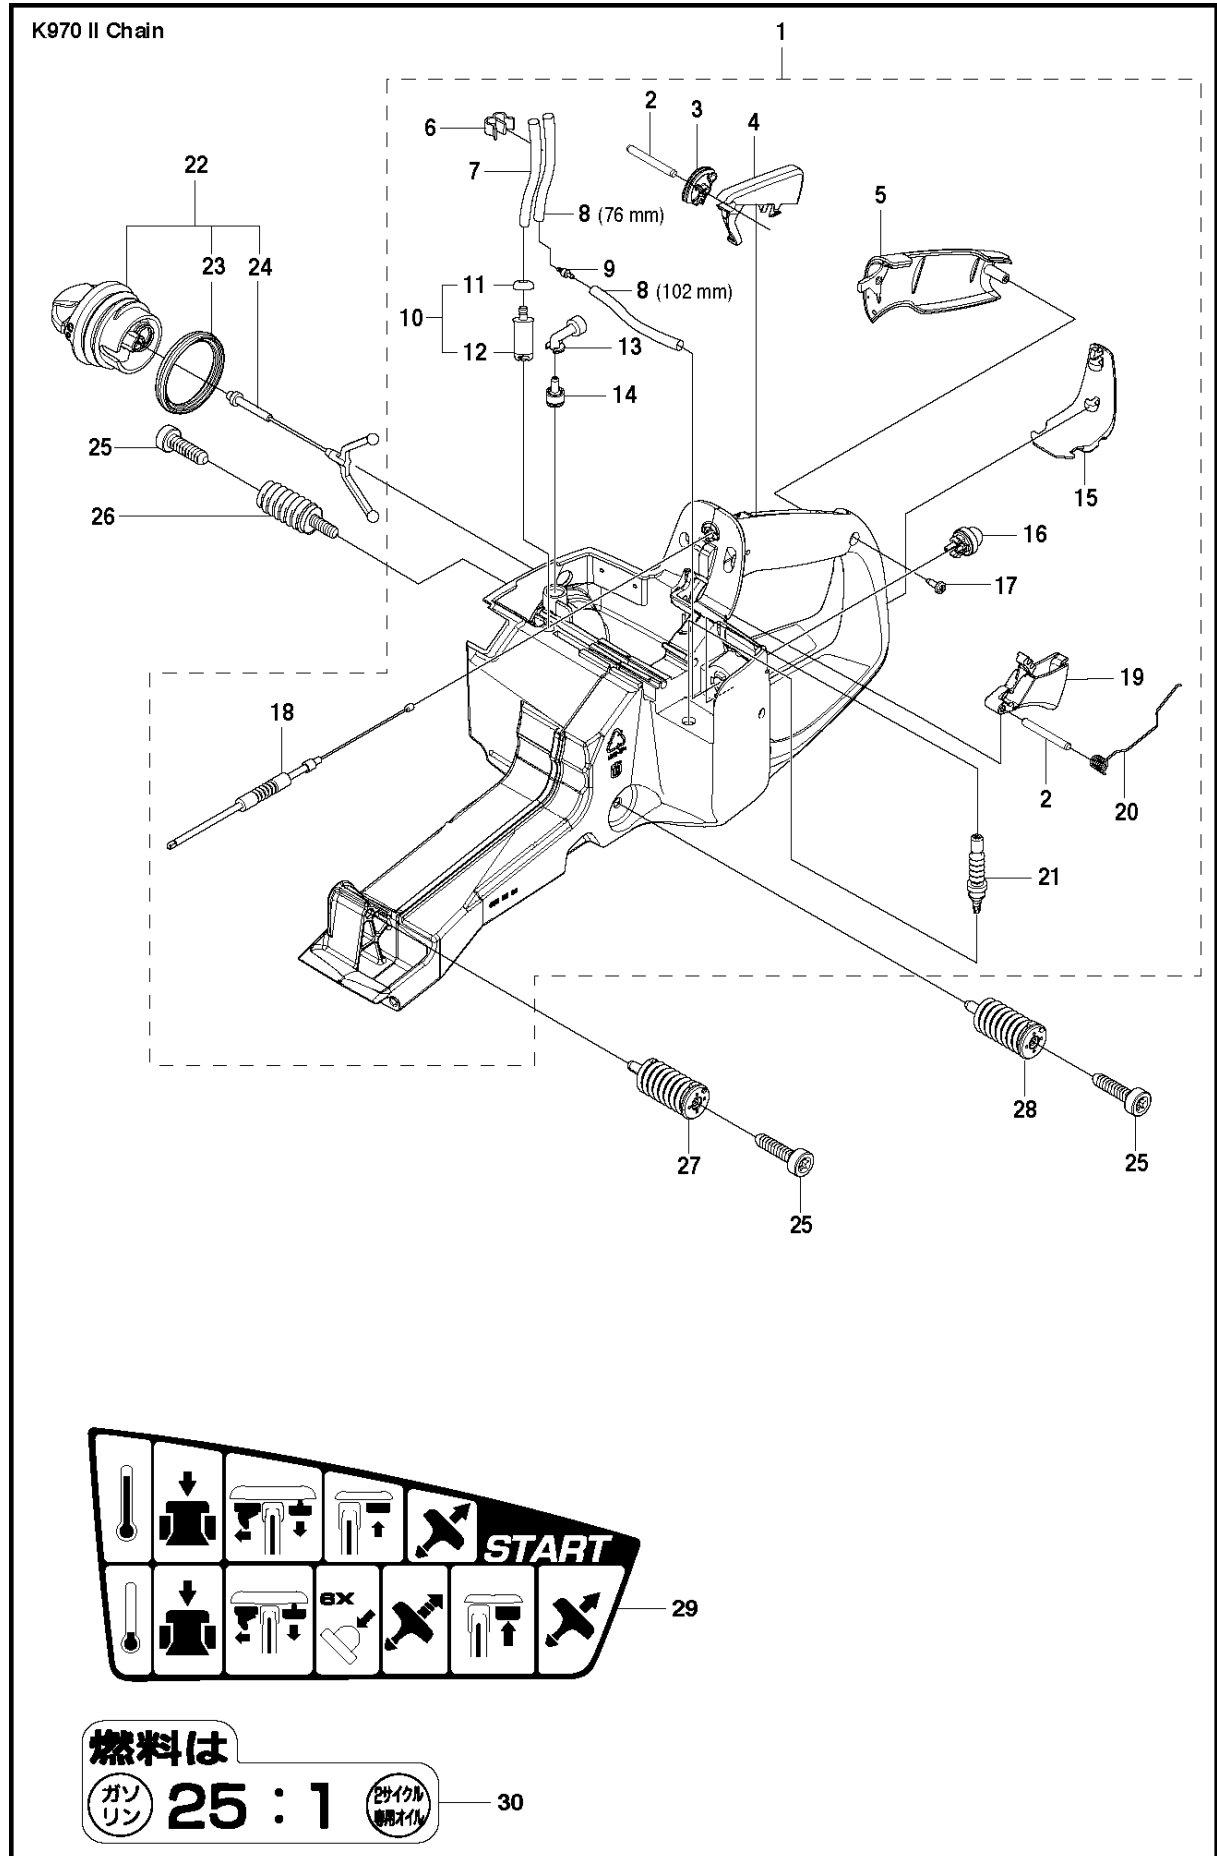

FUEL TANK

K970 II CHAIN, 2015-03

Ref	Part No	Description	Remark	QTY	KIT
1	581 92 21-05	FUEL TANK ASSY	Incl. 2-21	1	
2	720 12 40-20	PARALLEL PIN		2	1
3	537 20 85-01	CABLE LEVER		1	1
4	510 25 52-01	THROTTLE LOCKOUT		1	1
5	537 20 56-01	COVER		1	1
6	574 44 42-01	CLIPS		1	1
7	581 75 62-02	FUEL HOSE		1	1
8	537 04 24-04	FUEL HOSE		1	1
9	575 52 65-01	CHECK VALVE		1	1
10	506 26 41-11	FUEL FILTER		1	1
11	506 27 11-01	HOSE CLAMP		1	1
12	506 26 41-01	FUEL FILTER		1	1
13	576 90 04-01	TANK VENT ASSY		1	1
14	537 35 95-01	TANK VENT ASSY		1	1
15	502 47 16-01	GROUND SUPPORT		1	1
16	540 05 49-02	AIR PURGE		1	1
17	525 88 74-02	SCREW CITXPANT		1	1
18	576 49 04-01	THROTTLE CABLE ASSY		1	1
19	502 47 18-01	THROTTLE CONTROL		1	1
20	537 20 98-01	SPRING		1	1
21	576 13 99-01	FUEL HOSE		1	1
22	522 62 00-01	TANK CAP ASSY		1	
23	506 29 21-01	GASKET		1	
24	503 57 89-01	HOLDER		1	
25	544 06 12-01	SCREW ITXSCM		3	
26	537 21 03-09	ANTIVIBRATION ELEMENT		1	
27	537 21 03-10	ANTIVIBRATION ELEMENT		1	
28	537 21 03-05	ANTIVIBRATION ELEMENT		1	
29	525 57 20-02	DECAL		1	
30	506 31 30-01	LABEL		1