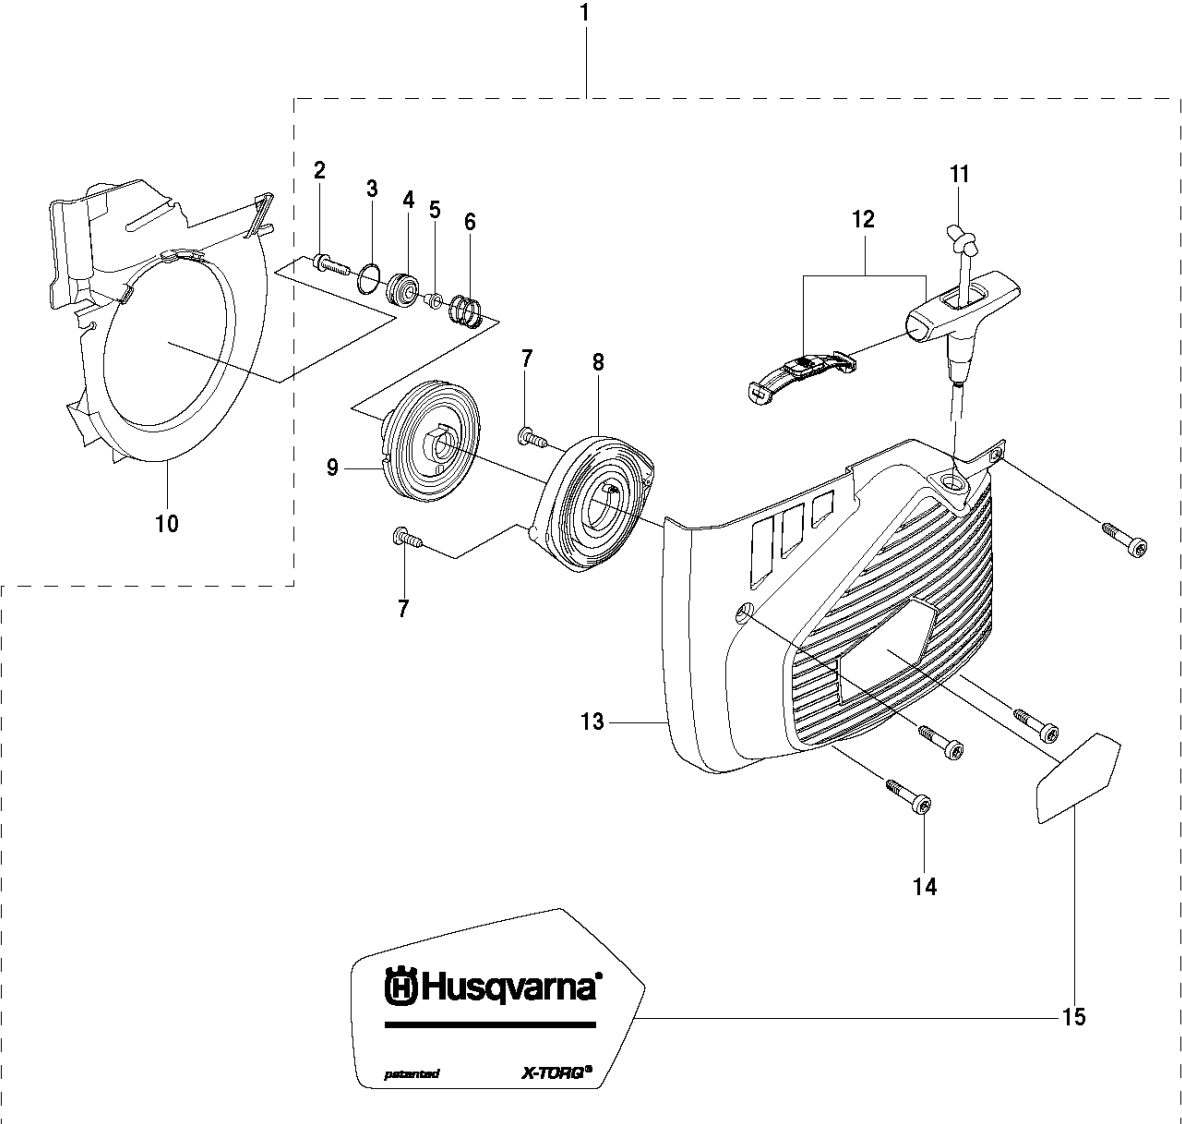

K970 II Chain

STARTER

K970 II CHAIN, 2015-03

Ref	Part No	Description	Remark	QTY KIT
1	574 50 73-07	STARTER ASSY	Incl. 2 - 9, 11 - 15	1
2	503 21 07-22	SCREW IHSCFT		1
3	740 43 13-00	O-RING		1
4	506 25 14-01	GROMMET		1
5	506 26 31-01	SPACING SLEEVE		1
6	506 25 30-01	COMPRESSION SPRING		1
7	525 88 74-02	SCREW CITXPANT		2
8	506 25 89-01	RECOIL SPRING		1
9	506 25 81-02	STARTER PULLEY		1
10	544 28 75-02	COOLING AIR CONDUCTOR		1
11	506 33 56-15	STARTER CORD		1
11	506 33 56-50	STARTER CORD	50 m Coil	1
12	584 25 79-02	STARTER HANDLE ASSY		1
13	505 34 94-02	STARTER COVER		1
14	501 98 10-20	SCREW ITXSCM		4
15	525 57 11-01	DECAL		1