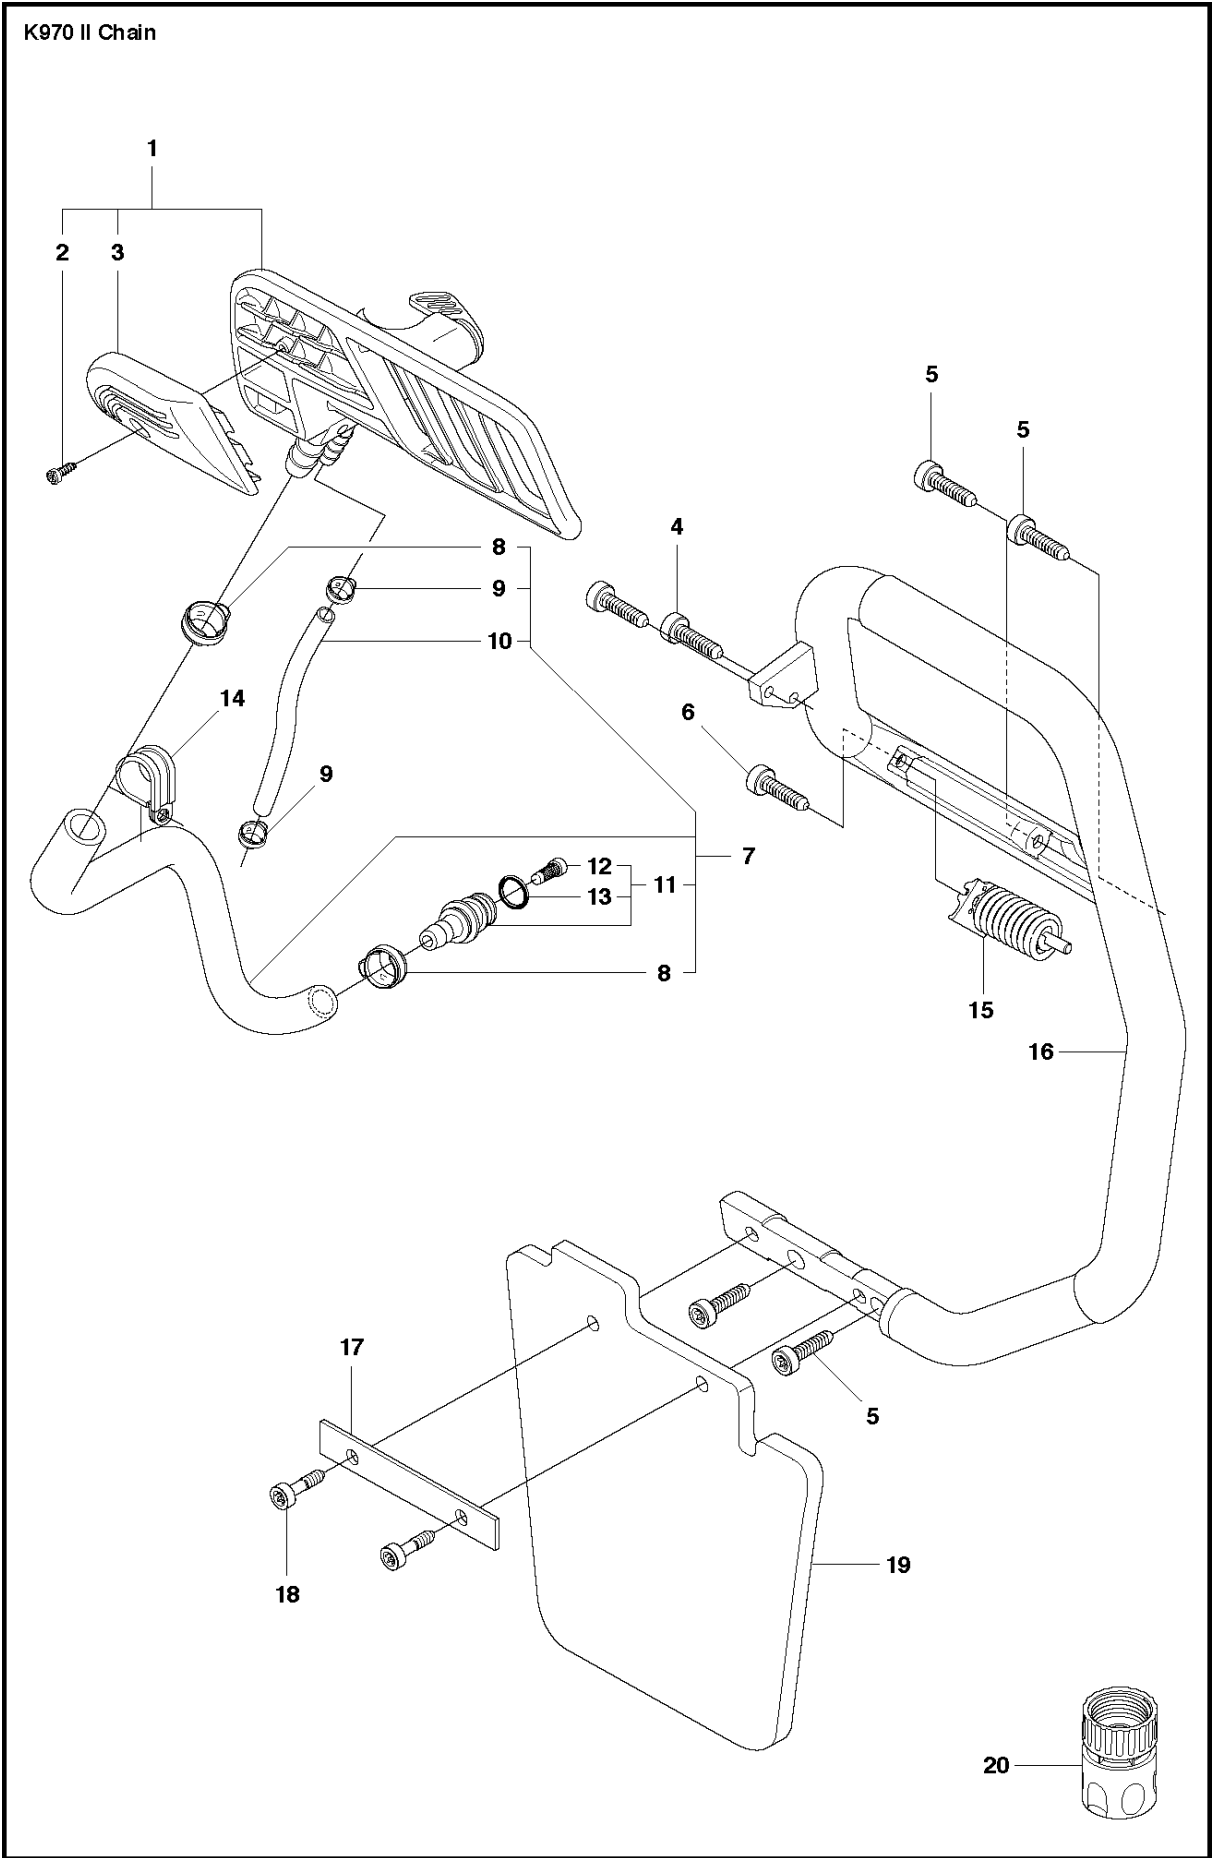

HANDLE

K970 II CHAIN, 2015-03

Ref	Part No	Description	Remark	QTY KIT
1	505 02 99-01	HAND GUARD	Incl. 2-3	1
2	503 21 27-10	SCREW CRPANT		1
3	506 33 24-02	RUBBER BLOCK		1
4	504 90 94-25	SCREW ITXSCT		2
5	503 21 54-20	SCREW ITXSCT		4
6	544 06 12-01	SCREW ITXSCM		1
7	506 32 89-51	HOSE KIT	Incl. 8 - 11	1
8	506 09 56-02	HOSE CLAMP		1
9	506 09 56-04	HOSE CLAMP		2
10	506 35 25-01	HOSE		1
11	506 29 57-02	NIPPLE	Incl. 12, 13	1
12	506 29 88-01	FILTER		1
13	503 26 30-21	O-RING		1
14	502 41 22-01	CLIP		1
15	585 90 56-01	ANTIVIBRATION ELEMENT		1
16	523 03 27-01	HANDLE		1
17	506 33 45-01	BACKING PLATE		1
18	501 98 10-20	SCREW ITXSCM		2
19	506 33 46-01	SPRAY GUARD		1
20	503 26 60-03	COUPLER	USA, Canada	1
20	503 26 60-04	COUPLER		1