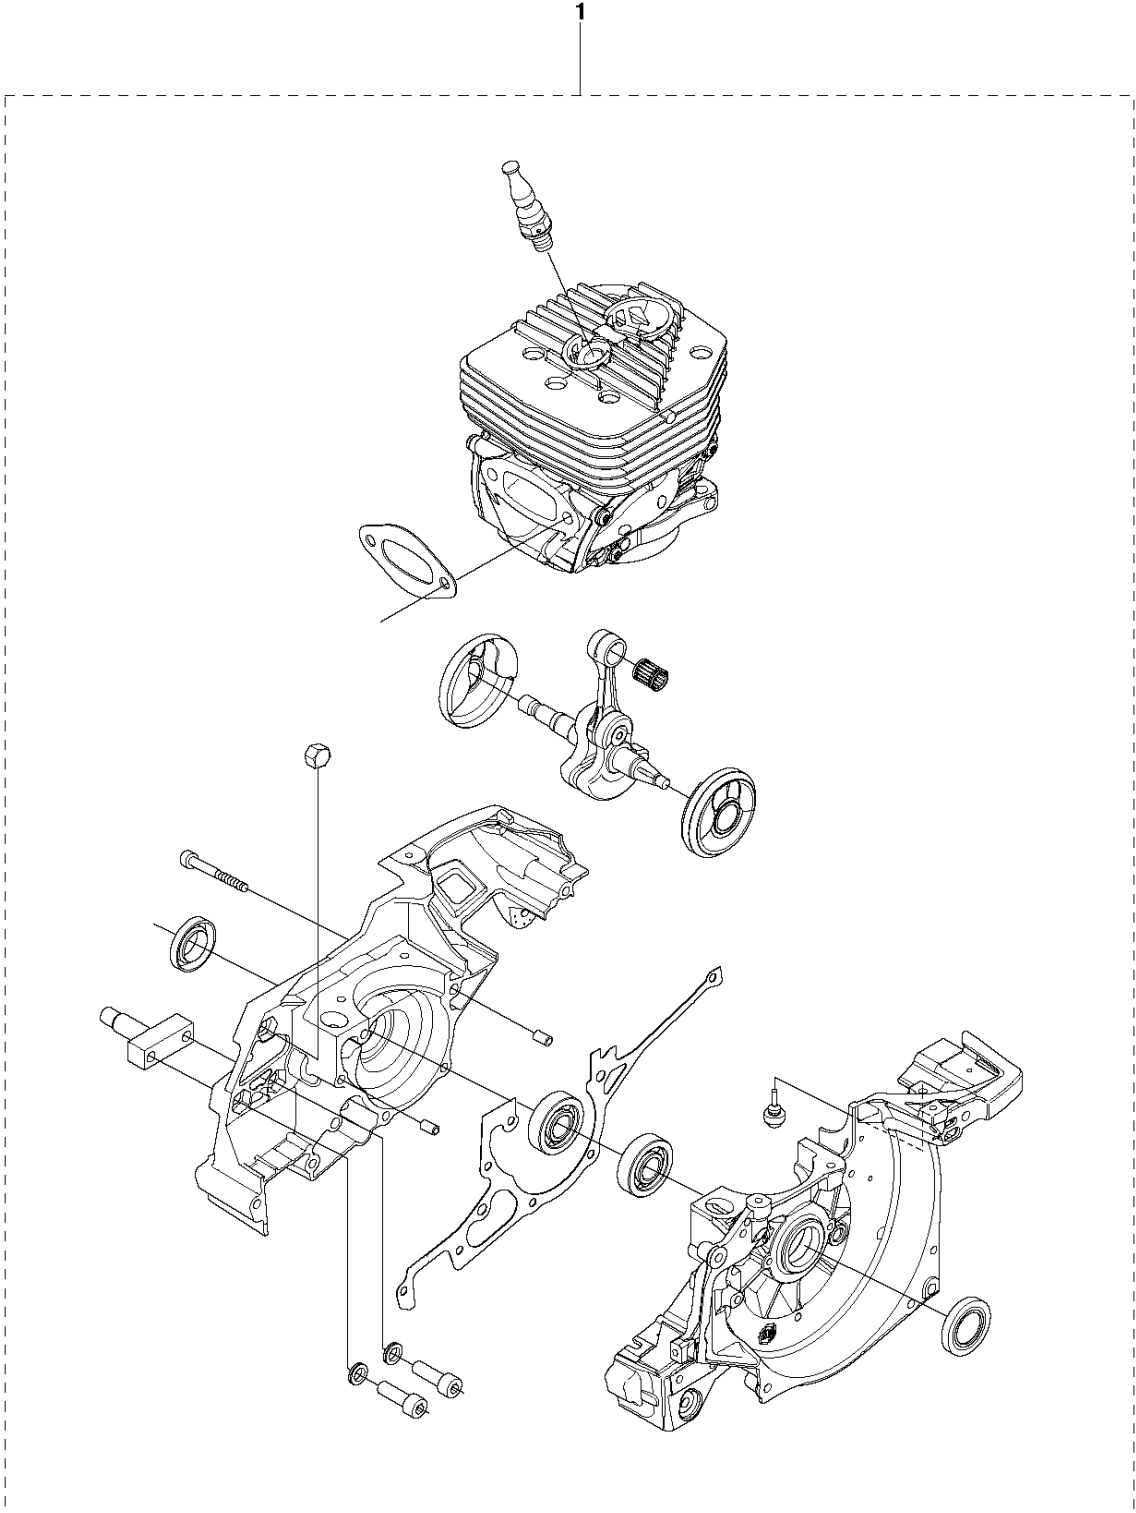

CYLINDER, PISTON & MUFFLER

K970 II CHAIN, 2015-03

Ref	Part No	Description	Remark	QTY KIT
1	544 21 84-40	SCREW ITXSCM		6
2	586 35 10-02	CYLINDER ASSY	Incl. 1, 9, 10, 13, 14	1
3	577 99 76-02	HEAT DEFLECTOR		1
4	506 37 81-01	GASKET MUFFLER		1
5	583 88 06-01	MUFFLER ASSY		1
6	503 21 53-25	SCREW ITXSCM		1
7	503 23 04-02	WASHER		1
8	584 91 22-01	DECOMPRESSION VALVE		1
9	579 34 00-01	GASKET		1
10	506 41 32-02	PISTON	Incl. 11, 12	1
11	503 28 90-35	PISTON RING		2
12	737 44 13-00	CIRCLIP		2
13	503 25 61-01	NEEDLE BEARING		1
14	578 11 91-01	SLEEVE		4
15	544 22 98-06	GASKET KIT	Incl. 4, 9, 16-19	1
16	503 26 02-04	SEALING RING		1
17	506 41 39-04	GASKET		1
18	577 98 89-01	GASKET		1
19	576 49 94-01	GASKET		1

K970 II Chain