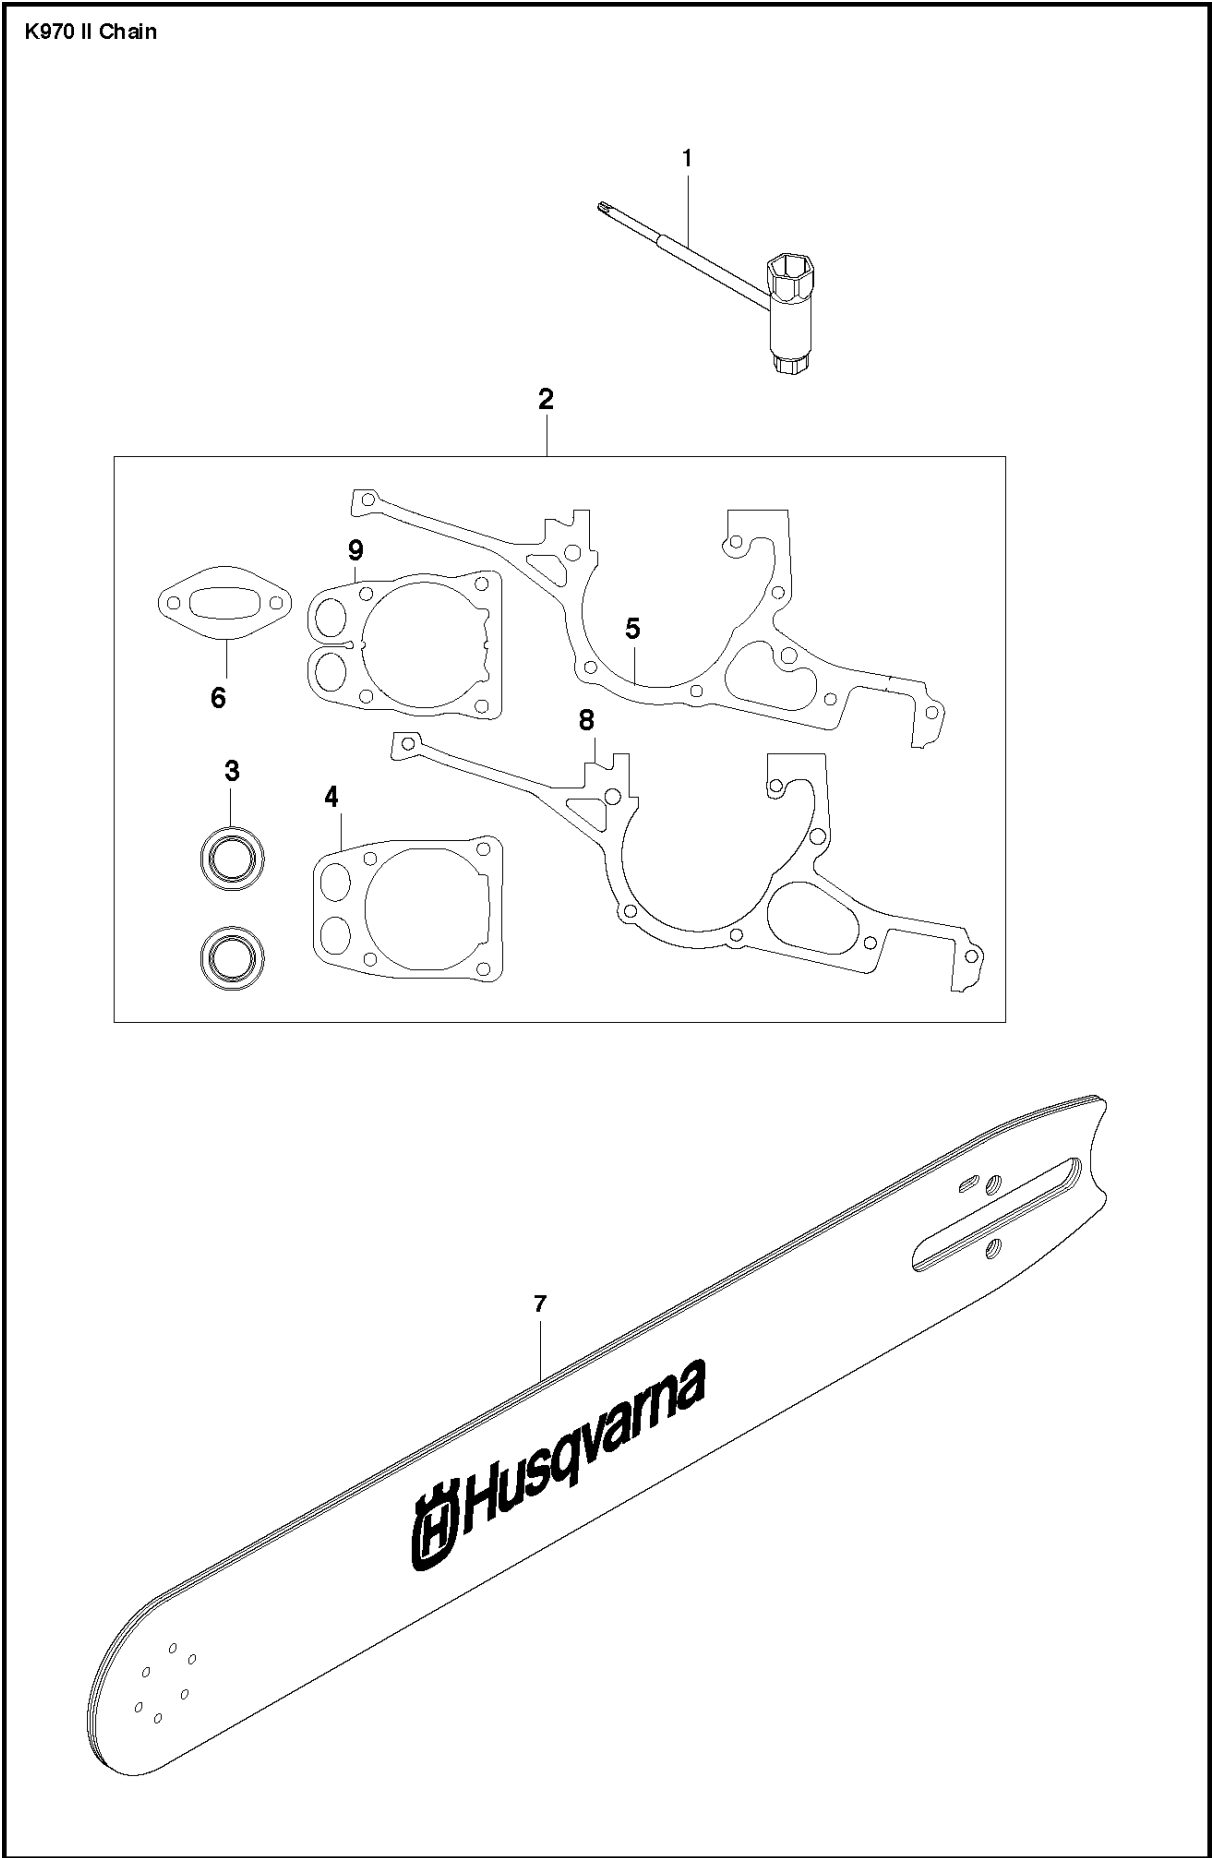

TOOLS

K970 II CHAIN, 2015-03

Ref	Part No	Description	Remark	QTY KIT
1	506 38 26-01	COMBINATION TOOL		1
2	544 22 98-06	GASKET KIT	Incl. 3-6, 8-9	1
3	503 26 02-04	SEALING RING		2
4	576 49 94-01	GASKET		1
5	577 98 89-01	GASKET		1
6	506 37 81-01	GASKET MUFFLER		1
7	506 34 62-02	BAR		1
8	506 41 39-04	GASKET		1
9	579 34 00-01	GASKET		1