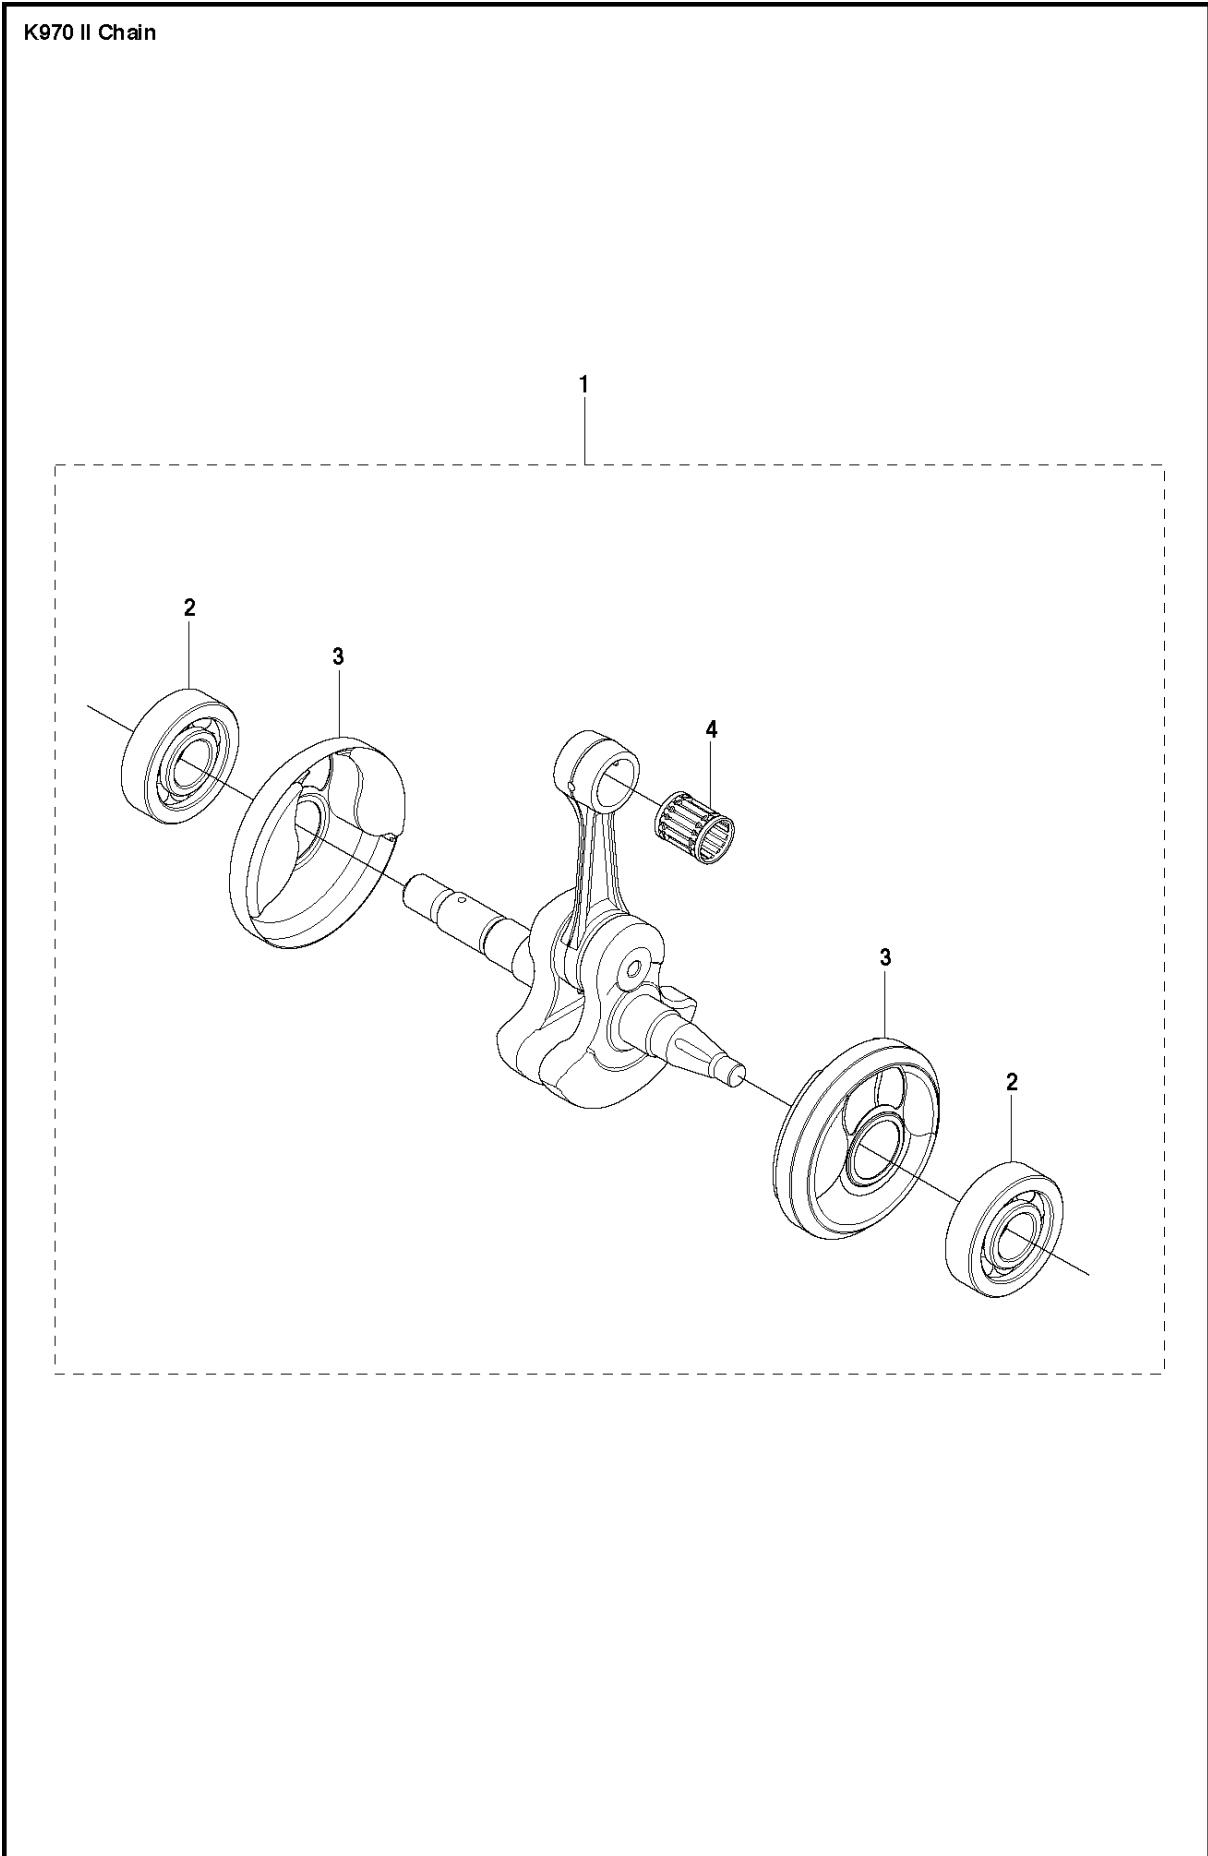

CRANKSHAFT

K970 II CHAIN, 2015-03

Ref	Part No	Description	Remark	QTY KIT
1	544 98 39-02	CRANKSHAFT ASSY	Incl. 2 - 4	1
2	503 25 00-02	BALL BEARING		2
3	506 41 44-01	CUP		2
4	503 25 61-01	NEEDLE BEARING		1