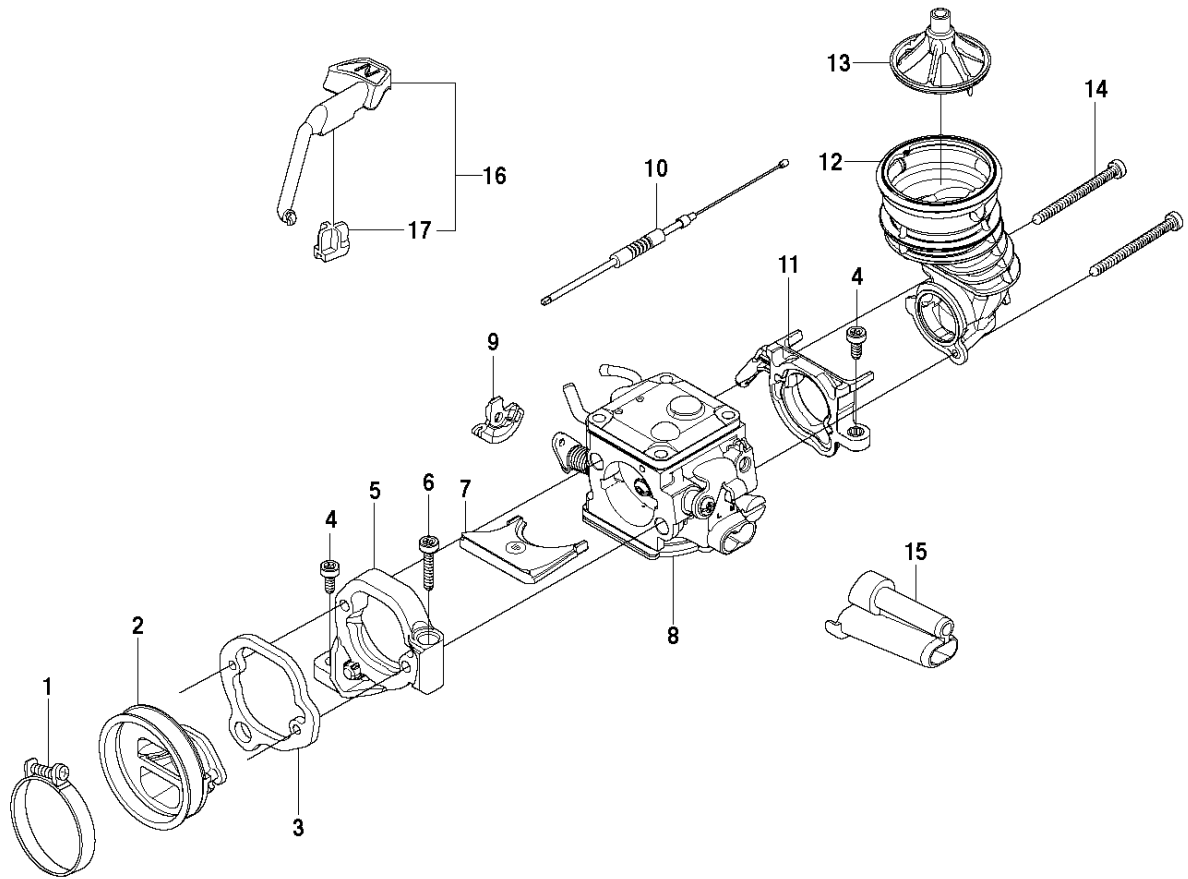

K970 II Chain

18