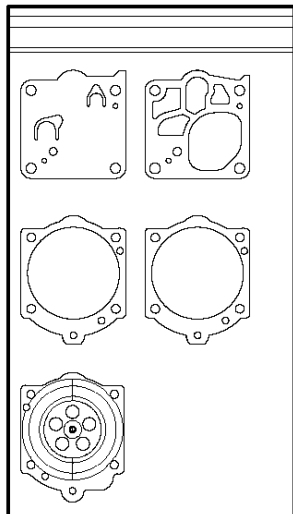

K970 II Chain

18