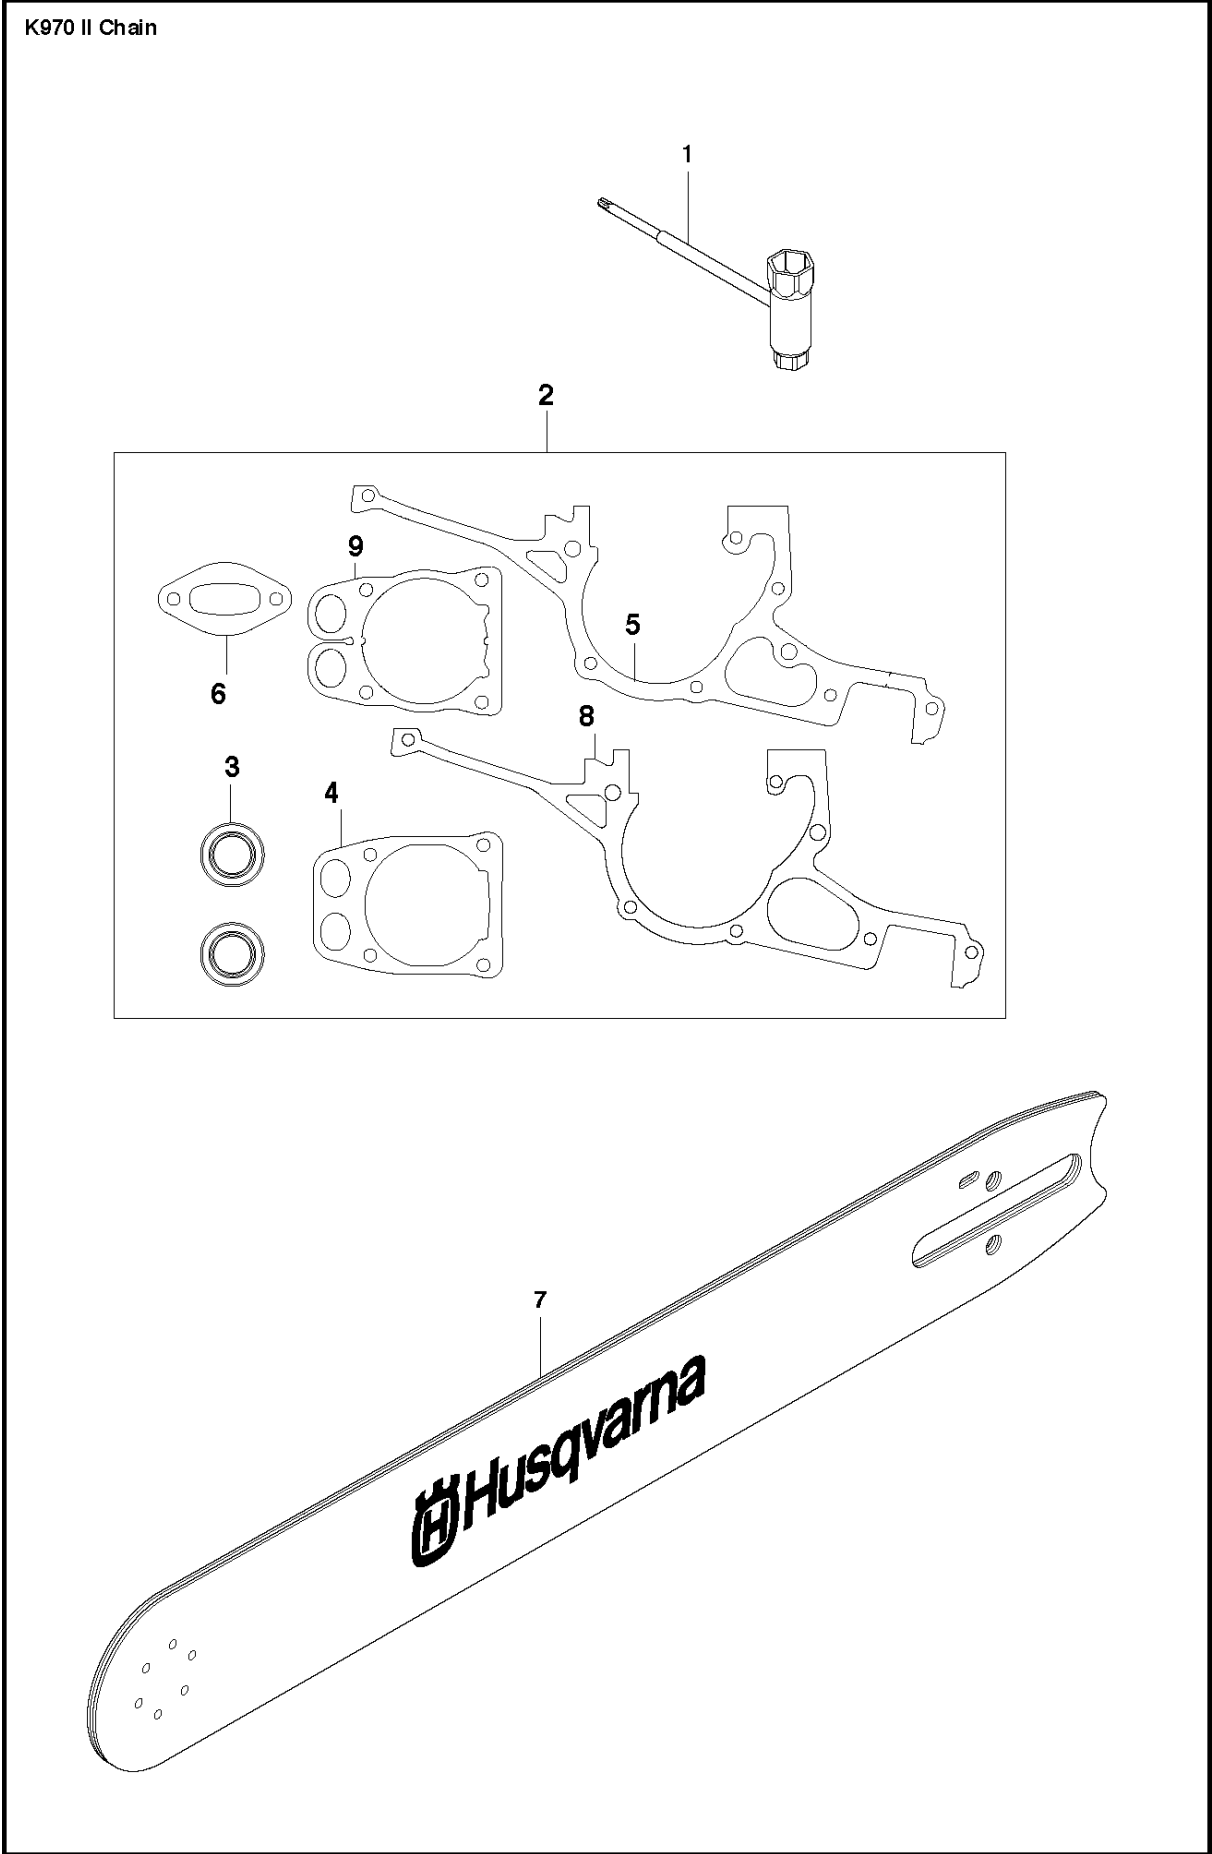

TOOLS

K970 II CHAIN, 2015-03

Ref	Part No	Description	Remark	QTY KIT
1	506 38 26-01	COMBINATION TOOL		1
2	544 22 98-06	GASKET KIT	Incl. 3-6, 8-9	1
3	503 26 02-04	SEALING RING		2
4	576 49 94-01	GASKET		1
5	577 98 89-01	GASKET		1
6	506 37 81-01	GASKET MUFFLER		1
7	506 34 62-02	BAR		1
8	506 41 39-04	GASKET		1
9	579 34 00-01	GASKET		1