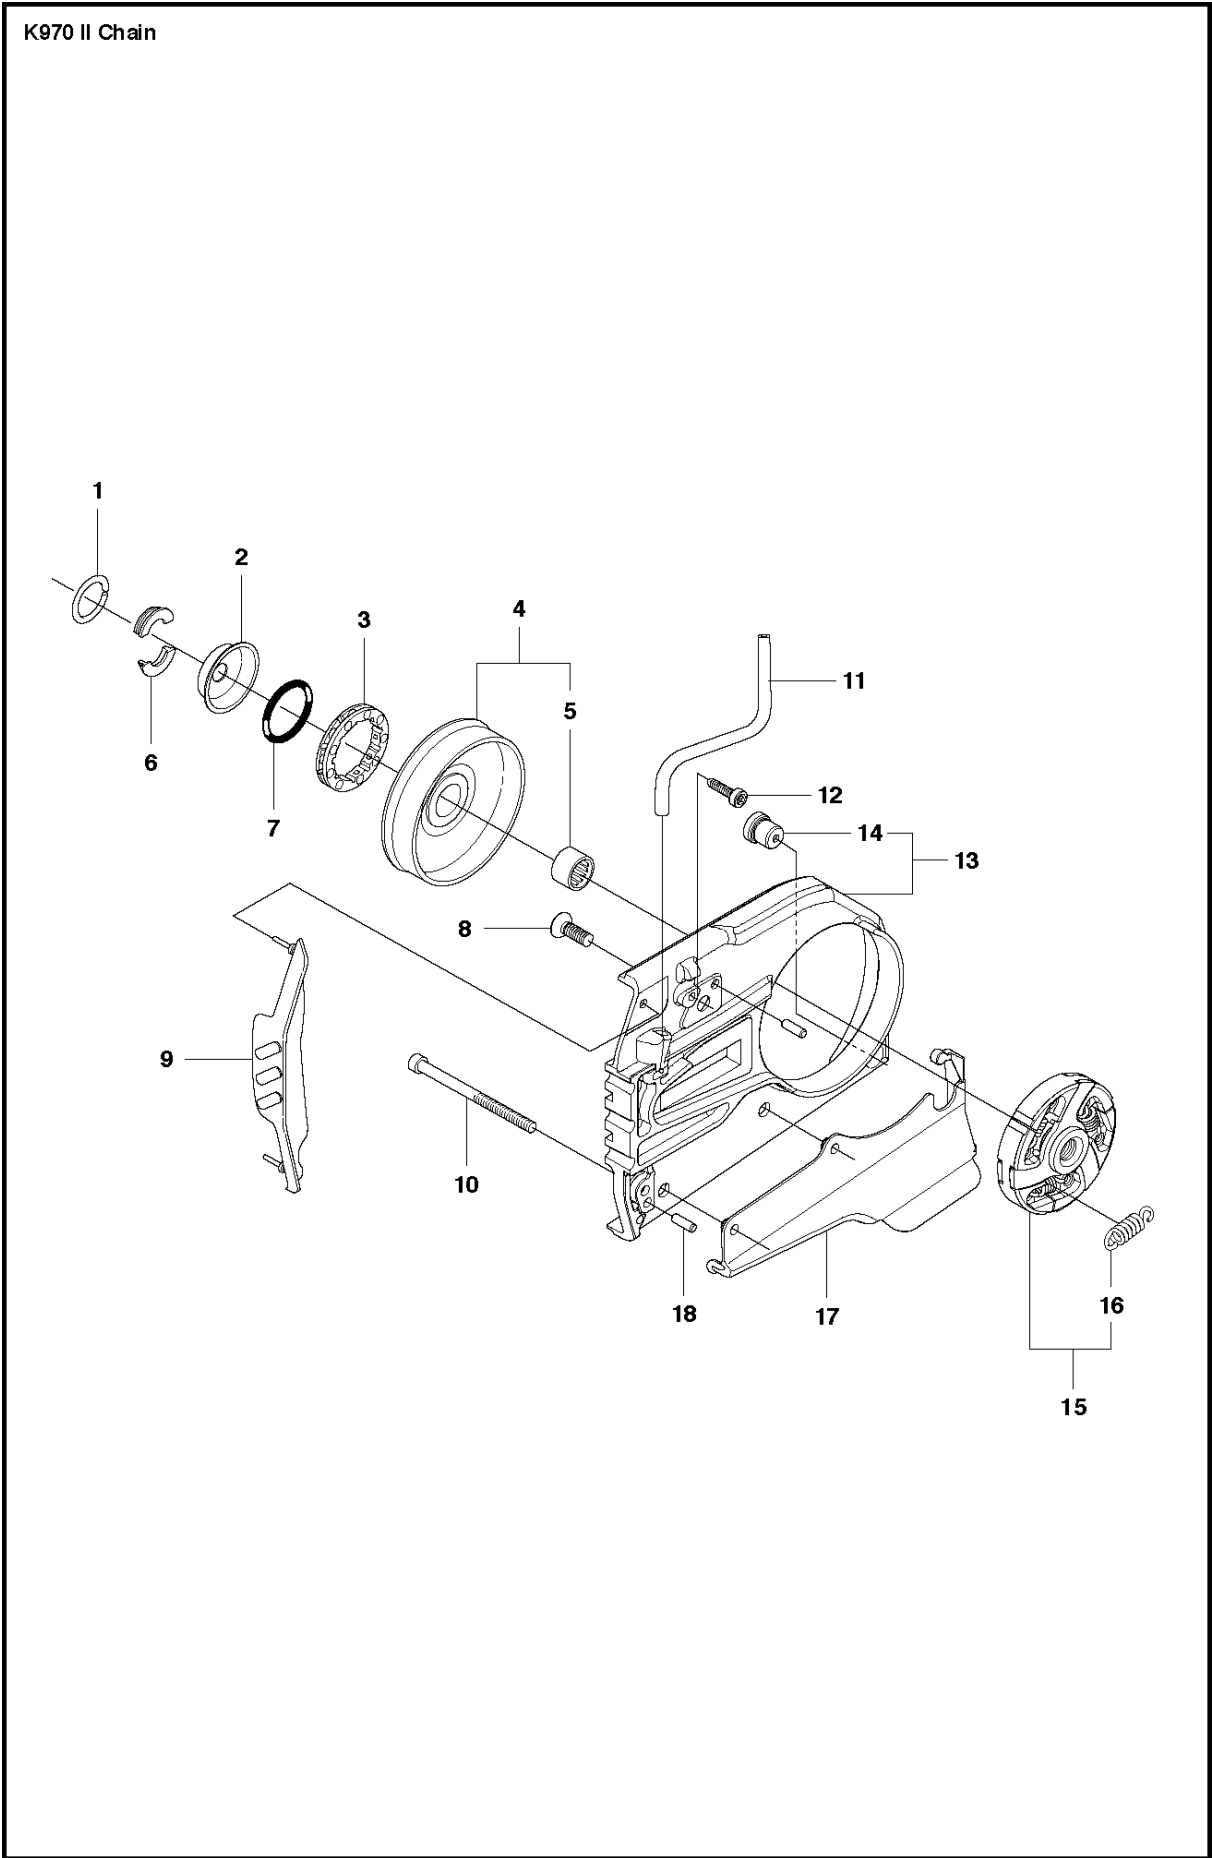

## AIR FILTER COVER

K970 II CHAIN, 2015-03

Ref	Part No	Description	Remark	QTY KIT
1	503 21 53-56	SCREW ITXSCM		2
2	503 21 53-26	SCREW ITXSCM		2
3a	584 91 33-04	DECAL		1
3b	584 91 33-01	DECAL		1
3c	584 91 33-03	DECAL		1
4	587 00 51-02	FILTER COVER ASSY		1
5	510 24 41-04	AIR FILTER		1
6	586 35 64-02	CYLINDER COVER ASSY	Incl. 7	1
7	525 61 70-04	SEALING	L=1,2 M. Cut to fit	2
8	585 42 83-01	PLUG		1
9	503 21 53-30	SCREW ITXSCM		2
10	525 57 16-04	DECAL		1
11	729 52 89-71	SCREW CRPANT		2
12	576 43 14-01	COVER		1
13	578 06 53-01	SEALING		1

## CARBURETOR

K970 II CHAIN, 2015-03

Ref	Part No	Description	Remark	QTY KIT
1	505 28 33-06	HOSE CLAMP		1
2	506 41 41-01	INLET PIPE		1
3	544 15 01-01	FLANGE		1
4	503 21 53-16	SCREW ITXSCM		2
5	544 11 39-01	CONSOLE		1
6	503 21 53-30	SCREW ITXSCM		1
7	506 41 42-01	PLATE		1
8	584 91 30-01	CARBURETOR	Walbro RWJ-5	1
9	505 14 84-01	LEVER		1
10	576 49 04-01	THROTTLE CABLE ASSY		1
11	522 85 62-01	FLANGE INLET PIPE		1
12	521 92 67-01	INLET PIPE		1
13	510 24 39-01	FILTER CONNECTION		1
14	501 97 18-01	SCREW ITXSCM		2
15	586 06 21-01	CHISEL GUIDE		1
16	506 23 20-11	CHOKE	Incl. 17	1
17	506 27 25-01	WEAR PROTECTION		1
18	502 44 58-01	GASKET KIT	Walbro RWJ-5	1
19	502 44 59-02	REPAIR KIT	Walbro RWJ-5	1

## CLUTCH COVER

K970 II CHAIN, 2015-03

Ref	Part No	Description	Remark	QTY KIT
1	506 33 25-05	CLUTCH COVER	Incl. 2, 3	1
2	544 87 23-01	LABEL		1
3	544 05 77-01	GUIDE PIN	Incl. 4	1
4	740 42 04-00	O-RING		2
5	506 34 10-04	LEVER	Incl. 7	1
6	506 39 88-01	ADJUSTING NUT		1
7	740 48 18-02	O-RING		1
8	506 33 34-02	COVER		1
9	506 33 28-01	LOCK WASHER		1
10	723 53 27-51	SCREW SLCSFM		3
11	506 34 72-01	LEVER		1
12	506 33 35-01	HUB CAP		1
13	506 38 77-01	SCREW		1
14	506 33 32-01	PLATE		1
15	506 33 33-01	PAWL		1
16	506 35 94-03	SCREW	Incl. 13 - 15	1