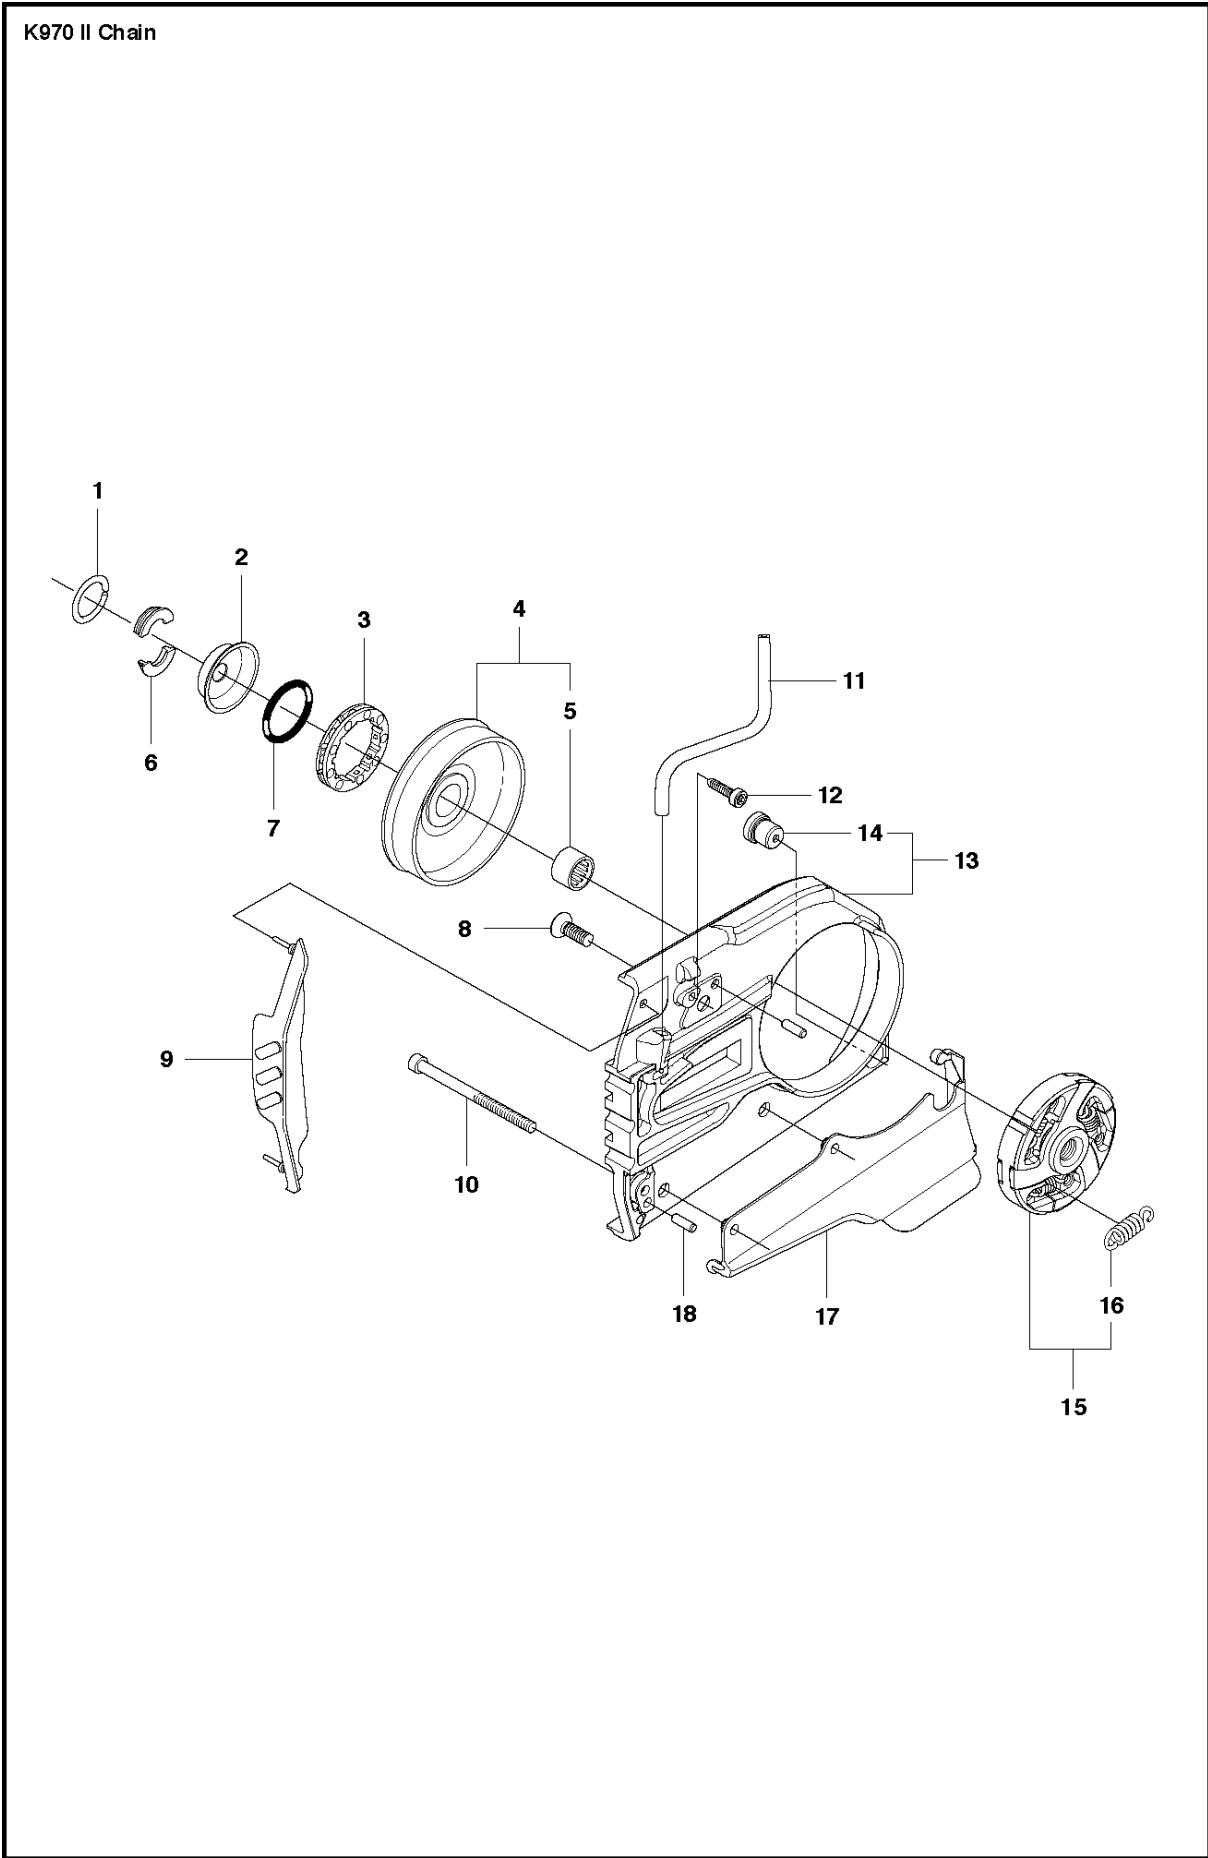

## AIR FILTER COVER

K970 II CHAIN, 2015-03

Ref	Part No	Description	Remark	QTY KIT
1	503 21 53-56	SCREW ITXSCM		2
2	503 21 53-26	SCREW ITXSCM		2
3a	584 91 33-04	DECAL		1
3b	584 91 33-01	DECAL		1
3c	584 91 33-03	DECAL		1
4	587 00 51-02	FILTER COVER ASSY		1
5	510 24 41-04	AIR FILTER		1
6	586 35 64-02	CYLINDER COVER ASSY	Incl. 7	1
7	525 61 70-04	SEALING	L=1,2 M. Cut to fit	2
8	585 42 83-01	PLUG		1
9	503 21 53-30	SCREW ITXSCM		2
10	525 57 16-04	DECAL		1
11	729 52 89-71	SCREW CRPANT		2
12	576 43 14-01	COVER		1
13	578 06 53-01	SEALING		1

## CARBURETOR

K970 II CHAIN, 2015-03

Ref	Part No	Description	Remark	QTY KIT
1	505 28 33-06	HOSE CLAMP		1
2	506 41 41-01	INLET PIPE		1
3	544 15 01-01	FLANGE		1
4	503 21 53-16	SCREW ITXSCM		2
5	544 11 39-01	CONSOLE		1
6	503 21 53-30	SCREW ITXSCM		1
7	506 41 42-01	PLATE		1
8	584 91 30-01	CARBURETOR	Walbro RWJ-5	1
9	505 14 84-01	LEVER		1
10	576 49 04-01	THROTTLE CABLE ASSY		1
11	522 85 62-01	FLANGE INLET PIPE		1
12	521 92 67-01	INLET PIPE		1
13	510 24 39-01	FILTER CONNECTION		1
14	501 97 18-01	SCREW ITXSCM		2
15	586 06 21-01	CHISEL GUIDE		1
16	506 23 20-11	CHOKE	Incl. 17	1
17	506 27 25-01	WEAR PROTECTION		1
18	502 44 58-01	GASKET KIT	Walbro RWJ-5	1
19	502 44 59-02	REPAIR KIT	Walbro RWJ-5	1

## CLUTCH

K970 II CHAIN, 2015-03

Ref	Part No	Description	Remark	QTY KIT
1	506 28 76-01	FJÄDERRING		1
2	506 33 44-01	SUPPORT CUP		1
3	506 33 42-01	RIM SPROCKET		1
4	506 34 09-11	GEAR WHEEL	Incl. 5	1
5	503 25 53-01	NEEDLE BEARING		1
6	506 28 75-02	CIRCLIP		2
7	740 44 07-00	O-RING		1
8	725 64 53-01	SCREW IHCSFM		1
9	506 35 44-02	WEAR PROTECTION		1
10	503 21 53-65	SCREW ITXSCM		1
11	577 30 84-01	PIPE		1
12	503 21 53-10	SCREW ITXSCM		1
13	506 32 95-05	BAR BRACKET	Incl. 14	1
14	506 40 13-01	BUSHING		1
15	506 33 38-02	CLUTCH ASSY	Incl. 16	1
16	503 14 51-01	CLUTCH SPRING		3
17	506 39 96-02	SHIELD		1
18	720 13 07-10	PARALLEL PIN		2