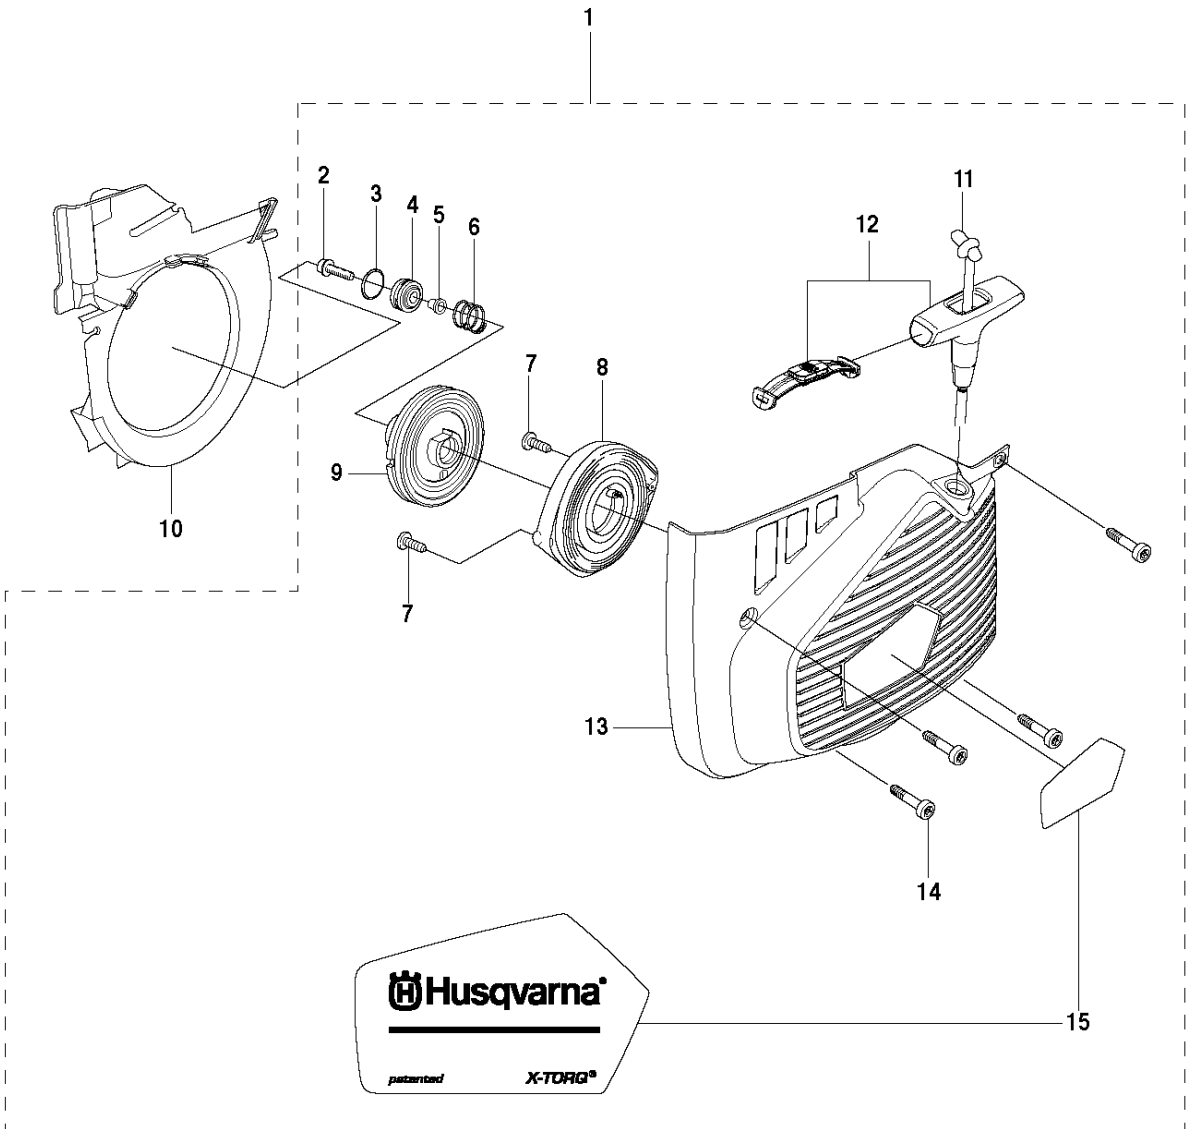

K970 II Chain

STARTER

K970 II CHAIN, 2015-03

Ref	Part No	Description	Remark	QTY KIT
1	574 50 73-07	STARTER ASSY	Incl. 2 - 9, 11 - 15	1
2	503 21 07-22	SCREW IHSCFT		1
3	740 43 13-00	O-RING		1
4	506 25 14-01	GROMMET		1
5	506 26 31-01	SPACING SLEEVE		1
6	506 25 30-01	COMPRESSION SPRING		1
7	525 88 74-02	SCREW CITXPANT		2
8	506 25 89-01	RECOIL SPRING		1
9	506 25 81-02	STARTER PULLEY		1
10	544 28 75-02	COOLING AIR CONDUCTOR		1
11	506 33 56-15	STARTER CORD		1
11	506 33 56-50	STARTER CORD	50 m Coil	1
12	584 25 79-02	STARTER HANDLE ASSY		1
13	505 34 94-02	STARTER COVER		1
14	501 98 10-20	SCREW ITXSCM		4
15	525 57 11-01	DECAL		1