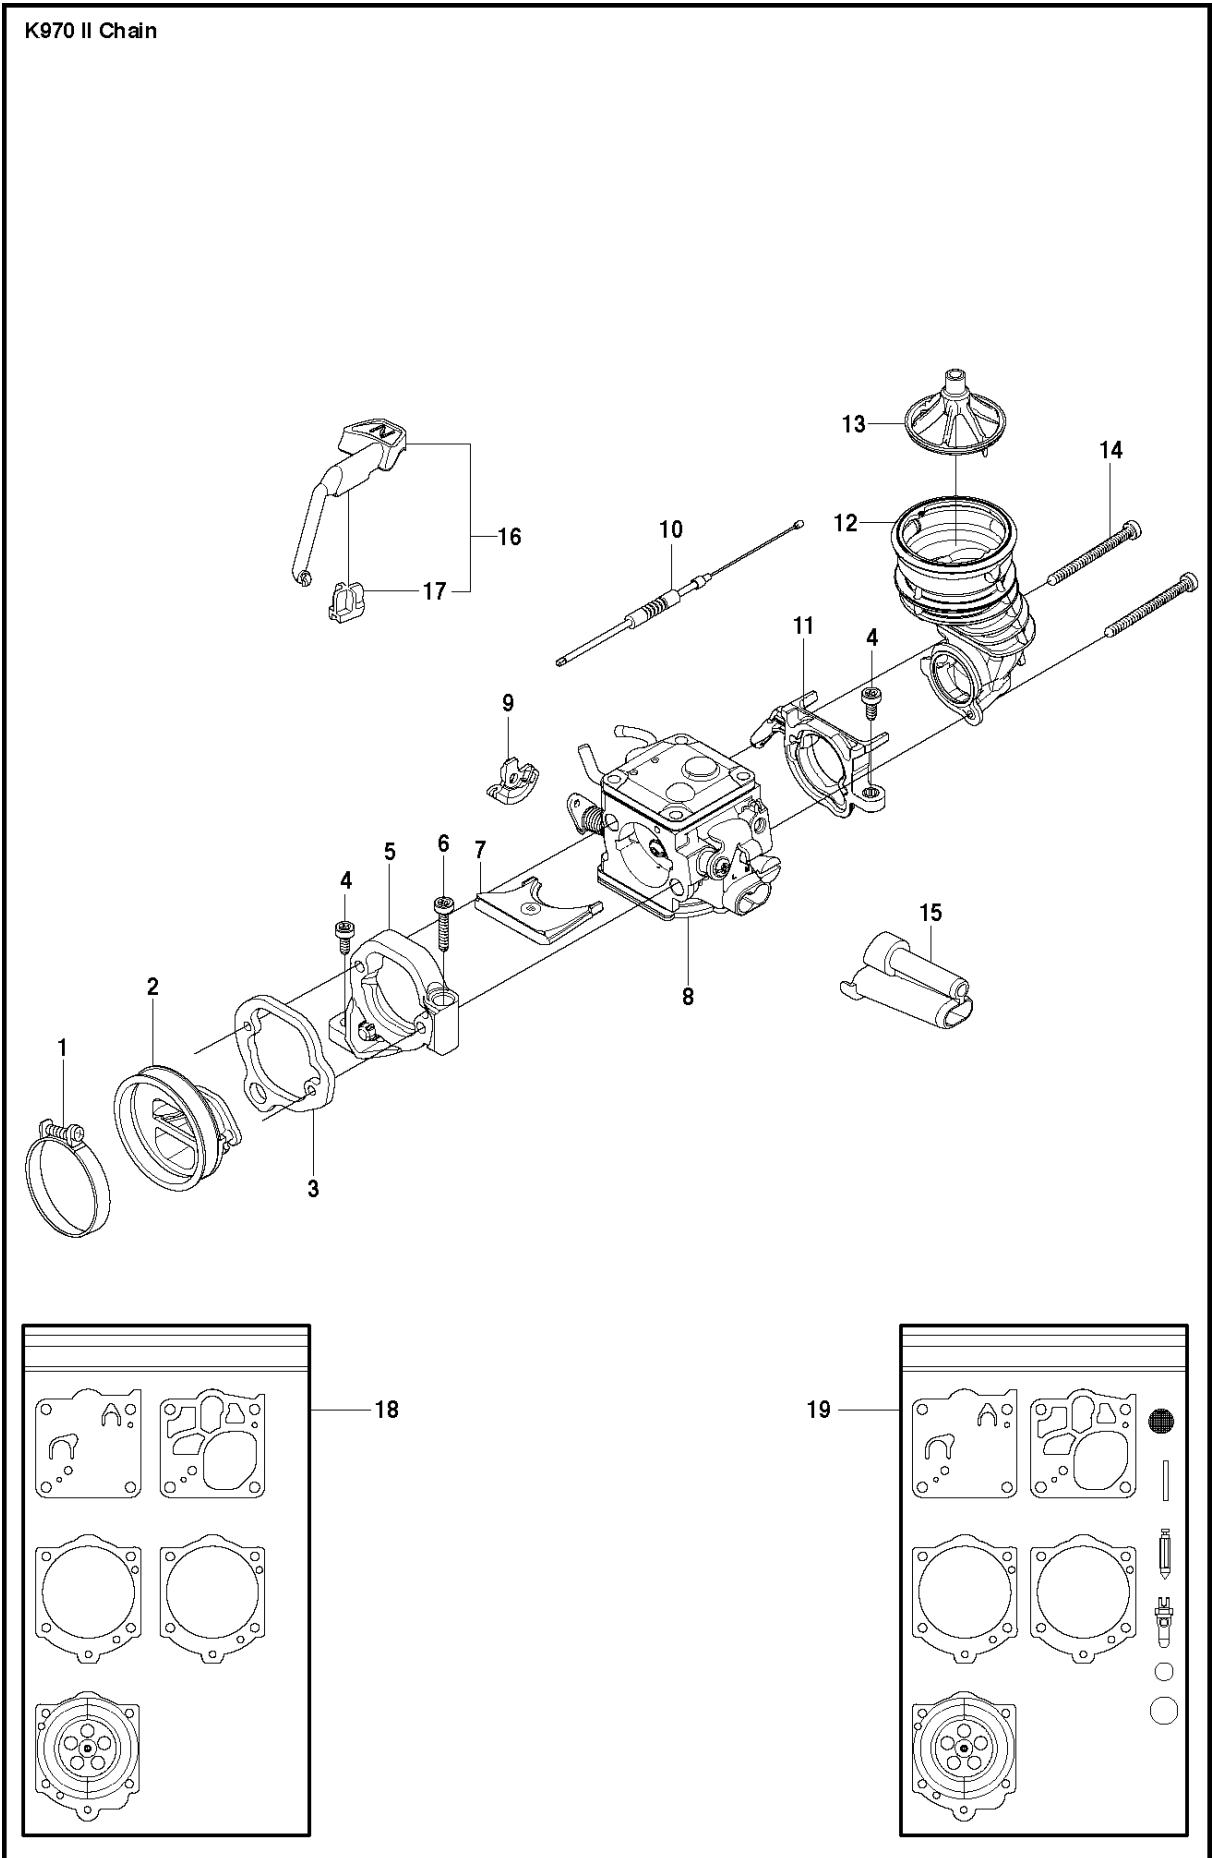

# SPARE PARTS LIST

POWER CUTTERS

K970 II CHAIN, 2015-03

K970 II Chain

10 — **K970**  
**CHAIN**

## AIR FILTER COVER

K970 II CHAIN, 2015-03

Ref	Part No	Description	Remark	QTY KIT
1	503 21 53-56	SCREW ITXSCM		2
2	503 21 53-26	SCREW ITXSCM		2
3a	584 91 33-04	DECAL		1
3b	584 91 33-01	DECAL		1
3c	584 91 33-03	DECAL		1
4	587 00 51-02	FILTER COVER ASSY		1
5	510 24 41-04	AIR FILTER		1
6	586 35 64-02	CYLINDER COVER ASSY	Incl. 7	1
7	525 61 70-04	SEALING	L=1,2 M. Cut to fit	2
8	585 42 83-01	PLUG		1
9	503 21 53-30	SCREW ITXSCM		2
10	525 57 16-04	DECAL		1
11	729 52 89-71	SCREW CRPANT		2
12	576 43 14-01	COVER		1
13	578 06 53-01	SEALING		1

## CARBURETOR

K970 II CHAIN, 2015-03

Ref	Part No	Description	Remark	QTY KIT
1	505 28 33-06	HOSE CLAMP		1
2	506 41 41-01	INLET PIPE		1
3	544 15 01-01	FLANGE		1
4	503 21 53-16	SCREW ITXSCM		2
5	544 11 39-01	CONSOLE		1
6	503 21 53-30	SCREW ITXSCM		1
7	506 41 42-01	PLATE		1
8	584 91 30-01	CARBURETOR	Walbro RWJ-5	1
9	505 14 84-01	LEVER		1
10	576 49 04-01	THROTTLE CABLE ASSY		1
11	522 85 62-01	FLANGE INLET PIPE		1
12	521 92 67-01	INLET PIPE		1
13	510 24 39-01	FILTER CONNECTION		1
14	501 97 18-01	SCREW ITXSCM		2
15	586 06 21-01	CHISEL GUIDE		1
16	506 23 20-11	CHOKE	Incl. 17	1
17	506 27 25-01	WEAR PROTECTION		1
18	502 44 58-01	GASKET KIT	Walbro RWJ-5	1
19	502 44 59-02	REPAIR KIT	Walbro RWJ-5	1

## CLUTCH COVER

K970 II CHAIN, 2015-03

Ref	Part No	Description	Remark	QTY KIT
1	506 33 25-05	CLUTCH COVER	Incl. 2, 3	1
2	544 87 23-01	LABEL		1
3	544 05 77-01	GUIDE PIN	Incl. 4	1
4	740 42 04-00	O-RING		2
5	506 34 10-04	LEVER	Incl. 7	1
6	506 39 88-01	ADJUSTING NUT		1
7	740 48 18-02	O-RING		1
8	506 33 34-02	COVER		1
9	506 33 28-01	LOCK WASHER		1
10	723 53 27-51	SCREW SLCSFM		3
11	506 34 72-01	LEVER		1
12	506 33 35-01	HUB CAP		1
13	506 38 77-01	SCREW		1
14	506 33 32-01	PLATE		1
15	506 33 33-01	PAWL		1
16	506 35 94-03	SCREW	Incl. 13 - 15	1