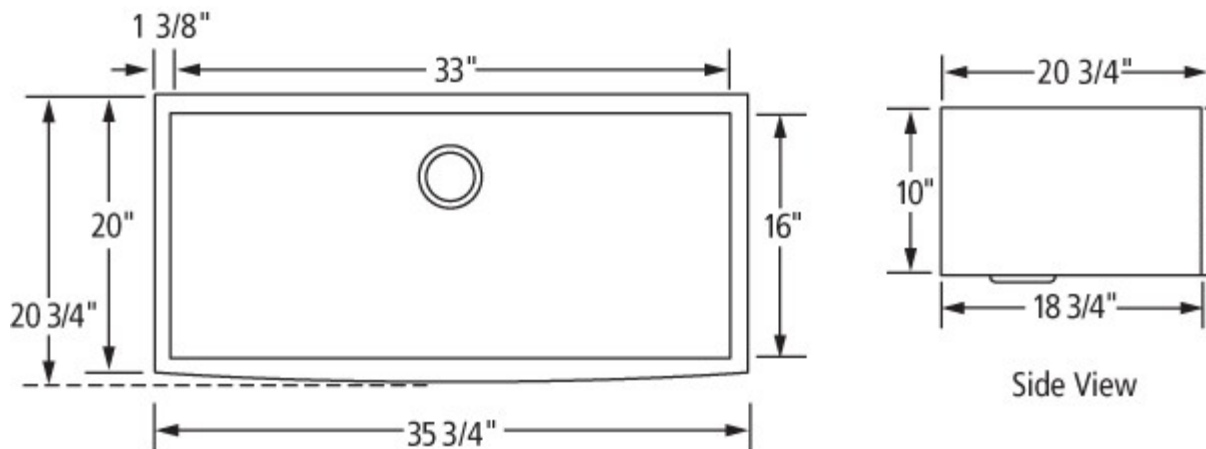

**FEATURED MODEL: CPAZ3621-D10**

**Features:**

- 16 Gauge, 304 series Stainless Steel
- 18/10 Nickel/Chrome content
- Single Bowl Apron Front Design with Zero-Radius Corners
- Long Lasting Tight Brush Finish

**Dimensions:**

**Interior:** 33" x 16" x 10" D

**Overall:** 35 3/4" x 20" x 10" D

Artisan Chef Pro series sinks carry a Limited Lifetime Warranty

To review the full warranty information visit:  
<http://artisansinks.com/images/pdfs/Sinks-Warranty.pdf>