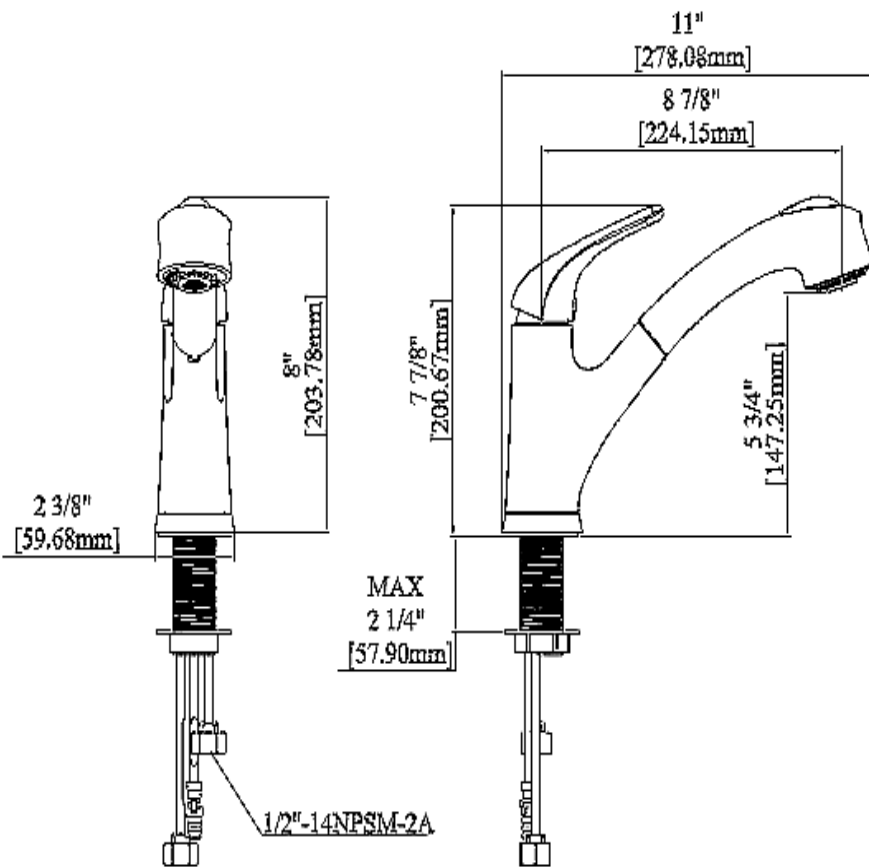

#### Dimensions

- Height: 8"
- Spout Reach 8-7/8" center to center

#### Features

- High quality solid brass construction Durable
- ceramic disc cartridge
- Finish:
  - Triple Satin Nickel plating
- One-handle lever design for ease of use
- Engineered for long service
- Single opening
- Pull-down spout sprayer
- Limited lifetime warranty
- 1.8 gallons per minute maximum flow rate
- Cases Quantities Available (4 Pieces Per Case)

#### Product Specification

The contemporary pull-out kitchen sink faucet shall be of metal construction. This product shall have a maximum flow rate of 1.8 gallons per minute. This product shall have a one-piece, self-contained ceramic disc valve allowing volume and temperature control. This product has temperature memory, allowing the faucet to be turned on and off at any temperature setting. Product shall feature a sprayhead with spray, laminar flow, and pause settings. Product features a nylon hose and ball joint for easy operation and ADA compliant lever handle.