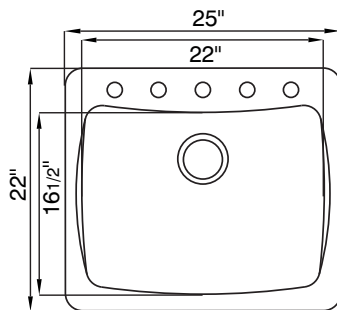

ACDM2501-D8

Artisan Composite Dual Mount Single Bowl Sink

Model: ACDM2501-D8

Dimensions

- Overall Size: 25" x 22"
- Bowl Size: 22" x 16 1/2" x 8" D
- Drain Opening: 3 1/2"

Model Code:	Overall		Bowl			Min. cabinet size
	L	W	L	W	D	
	25	22	22	16^{1/2}	8	30

Complies with ASME A112.19.3-2000

Features

- No Dyes Or Pigments, Solid Color Throughout
- Only Natural Quartz Particles
- One Pre-Drilled Central Faucet Hole
- Cut Out Template Provided
- Installation Clips Included
- Manufactured In Great Britain

Benefits

- Unique Low Porosity Of Material Prevents Staining
- Withstands Extreme Temperature Variations Without Effect
- Extremely Resistant to Damage by Scratch & Impact
- Structure Ensures Resistant to Common Household Chemicals
- Extremely Resistant to Fading & Discoloration With Water & UV Light

Product Specification

The dual mount sink shall be 25" in length and 22" in width. Sink shall be made of granite composite. Sink shall be a single bowl. Sink shall be an Artisan Composite with final model number to be determined.

Black Metallic ☐   Brown Metallic ☐