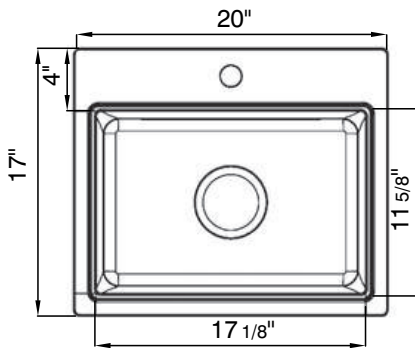

ACDM2001-D7

Artisan Composite Dual Mount Single Bowl Sink

Model: ACDM2001-D7

Dimensions

- Overall Size: 20" x 17"
- Bowl Size: 17 1/8" x 11 5/8" x 7"D
- Drain Opening: 3 1/2"

Model Code:	Overall		Bowl			Min. cabinet size
	L	W	L	W	D	
	20	17	17 1/8	11 5/8	7	24"

Complies with ASME A112.19.3-2000

Features

- No Dyes Or Pigments, Solid Color Throughout
- Only Natural Quartz Particles
- One Pre-Drilled Central Faucet Hole
- Cut Out Template Provided
- Installation Clips Included
- Manufactured In Great Britain

Benefits

- Unique Low Porosity Of Material Prevents Staining
- Withstands Extreme Temperature Variations Without Effect
- Extremely Resistant to Damage by Scratch & Impact
- Structure Ensures Resistant to Common Household Chemicals
- Extremely Resistant to Fading & Discoloration With Water & UV Light

Product Specification

The dual mount sink shall be 20" in length and 17" in width. Sink shall be made of granite composite. Sink shall be a single bowl. Sink shall be an Artisan Composite with final model number to be determined.